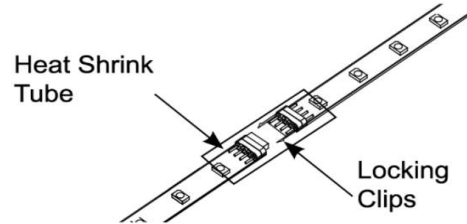

17900
LED Strip