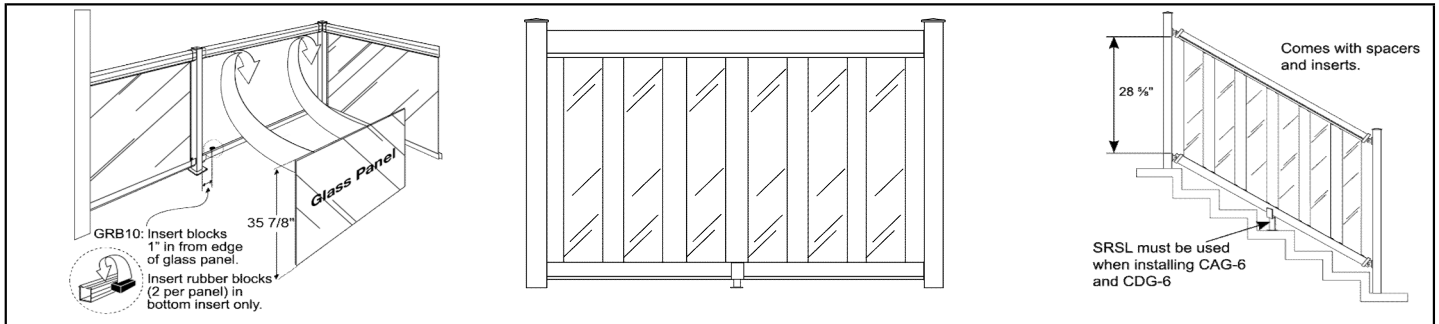

Textured Black (TBL), Yard Bronze (TBZ), Gloss White (GWH)
(Windwall - Gloss Black (GBL), Gloss White (GWH))

ITEM #	REGAL ID	LEVEL RAIL PACKS	
17003	TBR-6	Top and Bottom Rails - 6'	161.94
17005	TBR-8	Top and Bottom Rails - 8'	212.79
17007	TBR-10	Top and Bottom Rails - 10'	266.01
17009	TBR-12	Top and Bottom Rails - 12' - OVERSIZED	316.88
ITEM #	REGAL ID	STAIR RAIL PACKS	
17020	STBR-6	Stair Top and Bottom Rails - 6'	181.01
17021	STBR-8	Stair Top and Bottom Rails - 8'	237.80
ITEM #	REGAL ID	TEMPERED GLASS PANELS FOR 36" HIGH RAILING	GLASS
17224	CG36-24	29 7/8"x24"x1/4" Glass Panel	91.34
17230	CG36-30	29 7/8"x30"x1/4" Glass Panel	114.19
17236	CG36-36	29 7/8"x36"x1/4" Glass Panel	137.03
17242	CG36-42	29 7/8"x42"x1/4" Glass Panel	159.83
17248	CG36-48	29 7/8"x48"x1/4" Glass Panel	182.68
17254	CG36-54	29 7/8"x54"x1/4" Glass Panel	205.50
17260	CG36-60	29 7/8"x60"x1/4" Glass Panel	228.35
17266	CG36-66	29 7/8"x66"x1/4" Glass Panel	251.20
ITEM #	REGAL ID	TEMPERED GLASS PANELS FOR 42" HIGH RAILING	GLASS
17390	CDG-6	7 1/4" Clear Glass Panels for 6' Level Section	234.75
17306	CTG-6	35 7/8"x6"x1/4" Glass Panel	100.11
17309	CTG-9	35 7/8"x9"x1/4" Glass Panel	100.11
17312	CTG-12	35 7/8"x12"x1/4" Glass Panel	100.11
17315	CTG-15	35 7/8"x15"x1/4" Glass Panel	100.11
17318	CTG-18	35 7/8"x18"x1/4" Glass Panel	100.11
17321	CTG-21	35 7/8"x21"x1/4" Glass Panel	100.11
17324	CTG-24	35 7/8"x24"x1/4" Glass Panel	100.11
17327	CTG-27	35 7/8"x27"x1/4" Glass Panel	125.12
17330	CTG-30	35 7/8"x30"x1/4" Glass Panel	125.12
17333	CTG-33	35 7/8"x33"x1/4" Glass Panel	150.18
17336	CTG-36	35 7/8"x36"x1/4" Glass Panel	150.18
17339	CTG-39	35 7/8"x39"x1/4" Glass Panel	175.19
17342	CTG-42	35 7/8"x42"x1/4" Glass Panel	175.19
17345	CTG-45	35 7/8"x45"x1/4" Glass Panel	200.19
17348	CTG-48	35 7/8"x48"x1/4" Glass Panel	200.19
17351	CTG-51	35 7/8"x51"x1/4" Glass Panel	225.31
17354	CTG-54	35 7/8"x54"x1/4" Glass Panel	225.31
17357	CTG-57	35 7/8"x57"x1/4" Glass Panel	250.29
17360	CTG-60	35 7/8"x60"x1/4" Glass Panel	250.29
17363	CTG-63	35 7/8"x63"x1/4" Glass Panel	275.38
17366	CTG-66	35 7/8"x66"x1/4" Glass Panel	275.38
ITEM #	REGAL ID	TEMPERED GLASS PANELS FOR 60" HIGH RAILING	GLASS