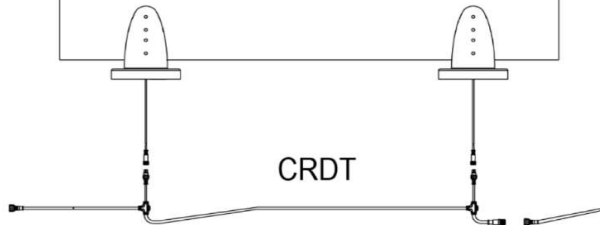

CRDT
16231 - Double-T Splitter Cord