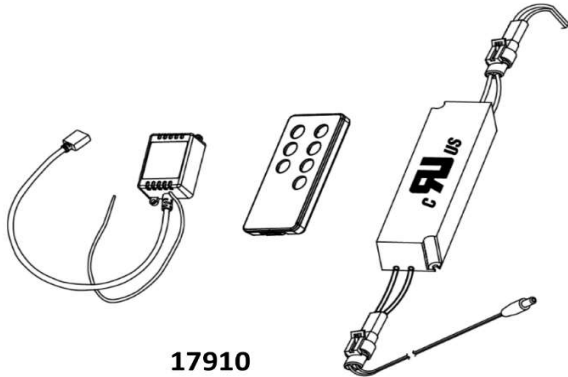

17561 - Post Bracket

17541 - Side Mount Corner Bracket

17562 - Universal Swivel Bracket

17300
Rubber Blocks

17590
Touch-up Pen

17700, 17710 & 17720
Gate Kit

17564 - Universal Stair
Bracket

REGAL LED LIGHTING