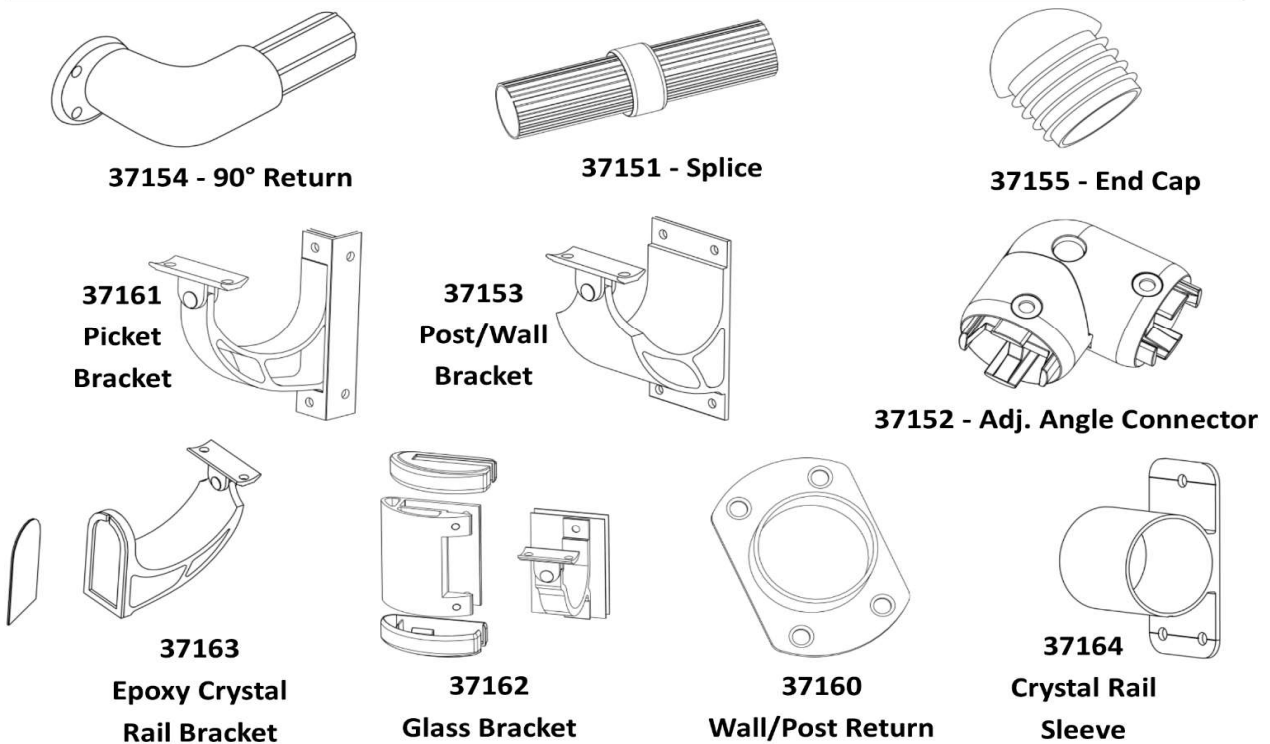

REGAL ADA HANDRAIL ACCESSORIES

COLOR: Satin Aluminum (SAL)

ITEM #	REGAL ID	REGAL ADA HANDRAIL	SAL
37150	HR08	8' Handrail	103.78
37151	HSC	Rail Splice and Cap	13.10
37152	HAC	Adjustable Angle Connector	41.43
37153	HBW	Post/Wall Bracket	33.32
37154	HW90	Rail - 90° Wall Return	38.25
37155	HEC	End Rail Cap	8.86
37156	HE5	5° Elbow	45.77
37157	HE35	35° Elbow	47.03
37158	HCR	90° Corner/Return Section	72.70
37159	HLR	Handrail Loop	62.56
37160	HWC	Rail - Wall/Post Return Connector	17.04
37161	HBP	Picket Bracket	21.61
17626	WCS-50	#10x3/4" Self-Drilling Screws	31.38