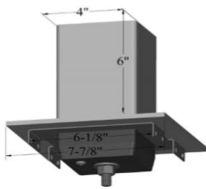

Shown with Tapered Round Post

6" Square Plain

8" Tapered Round

#87150
Square Column Mount

#87141
Beam Mount

#87142
Round Column Mount

#33030
Tapered Column
Trim Set

#33029
Federal Trim