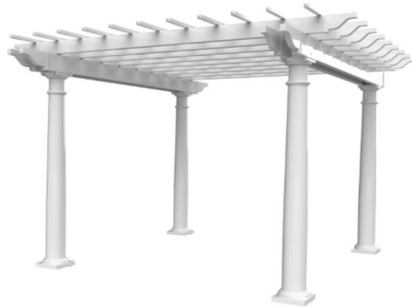

Shown with Tapered Round Post

Pergola kits include aluminum inserts for the posts, beams, and rafters.

COLOR: White (W)
PRICING FOR ALMOND, CLAY, OR BLACK AVAILABLE UPON REQUEST.
PRICING FOR KITS WITH 6" SQUARE, (8" ROUND AVAILABLE UPON REQUEST)

FREE STANDING PERGOLA	
84100	Pergola - 12x12
84120	Pergola - 12x16
PERGOLA POSTS | POST ACCESSORIES	
53898	Post Sleeve - 6"x6"x108"
87102	8"x8"x90" Tapered Pergola Column