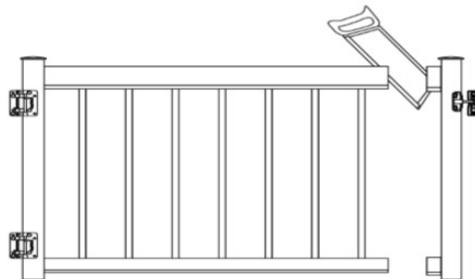

17561 - Post Bracket

17541 - Side Mount Corner Bracket

17562 - Universal Swivel Bracket

17300
Rubber Blocks

17590
Touch-up Pen

17700, 17710 & 17720
Gate Kit

17564 - Universal Stair
Bracket

REGAL LED LIGHTING