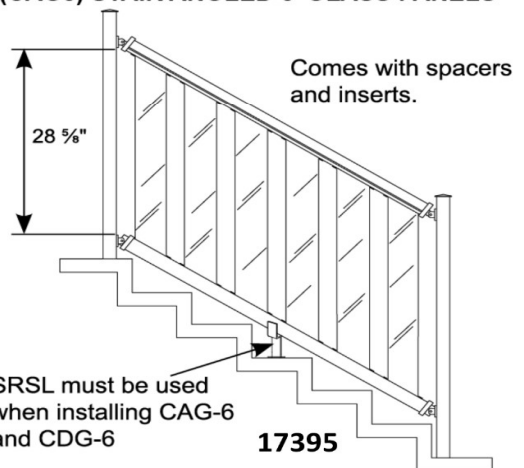

17133-17180
Pickets

**17224-17266 &
17306-17366**
Glass Panels

(CDG6) HORIZONTAL 7 1/4" GLASS PANELS

17390
Level Glass Pickets

(CAG6) STAIR ANGLED 6" GLASS PANELS

17395
Stair Glass Pickets

REGAL POSTS

42" TALL: 17420-27424 or 36" TALL: 17410-17413