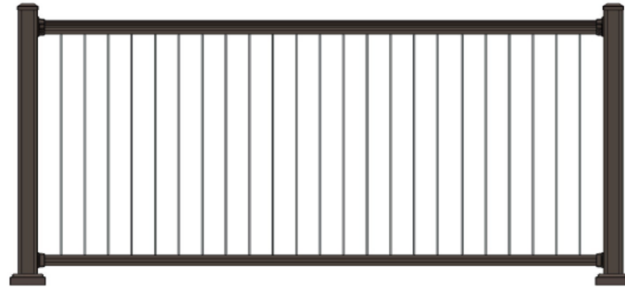

ADVANTAGE VERTIROD RAILING

2026 Price Book

TOP RAIL

#15428 & #15433
Post Kit (Post, Cap & Trim)

#15610
Level Bracket

#15613
Stair Bracket

#15616
Universal Swivel Bracket

#15630
Drink Rail Bracket Kit