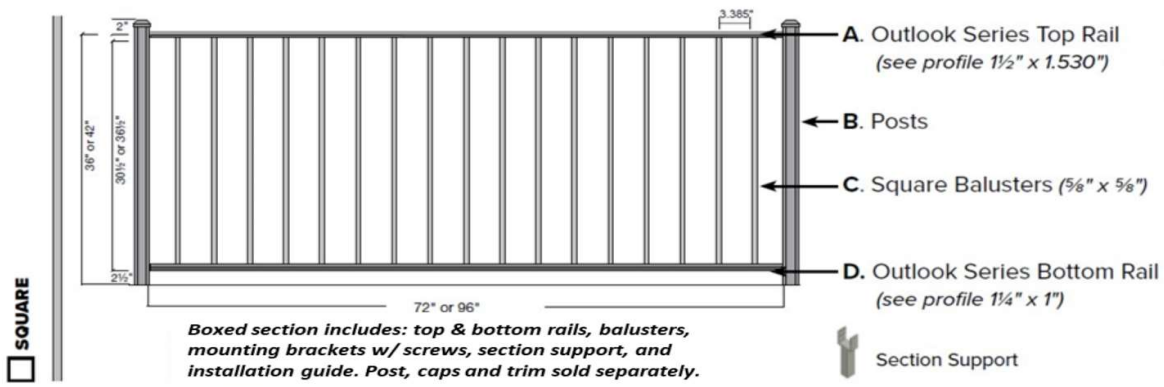

OUTLOOK SQUARE BALUSTER RAILING

COLOR A: Textured Black (TBL), Textured Bronze (TBZ), Matte White (MWH)
COLOR B: Matte Black (MBL), Textured White (TWH), Oil Rubbed Bronze (ORB)
COLOR C: Gloss Beige (GBG), Gloss Kona (KNA), Speckled Walnut (SPW), Hunter Green (HGR), Gloss Black (GBL), Gloss White (GWH), Gloss Bronze (GBZ), Brownstone (BST), Redwood (RWD), Silver (SLV)

ITEM #	ALUMINUM RAILING LEVEL KITS	COLOR A	COLOR B	COLOR C
18002	Outlook Level Rail Kit - 36"x5'	207.91	280.02	350.03
18003	Outlook Level Rail Kit - 36"x6'	241.76	325.61	407.01
18005	Outlook Level Rail Kit - 36"x8'	309.45	416.79	520.98
18013	Outlook Level Rail Kit - 42"x6' (EXC. TBZ, MWH = "B")	270.76	364.67	455.84
ITEM #	ALUMINUM RAILING STAIR KITS	COLOR A	COLOR B	COLOR C
18008	Outlook Stair Rail Kit - 36"x6'	241.76	325.61	407.01
18010	Outlook Stair Rail Kit - 36"x8'	309.45	416.79	520.98
ITEM #	POSTS & ACCESSORIES	COLOR A	COLOR B	COLOR C
18307	Residential Post w/Plate - 2 1/2" x 38"	100.63	135.55	169.44
18311	HD Post w/Plate - 2 1/2" x 44"	125.35	168.85	211.06
18323	Porch Post Wrap (4 Piece) - 4"x108"	437.04	437.04	546.30
18324	Porch Post Wrap (4 Piece) - 6"x108"	463.27	463.27	579.08