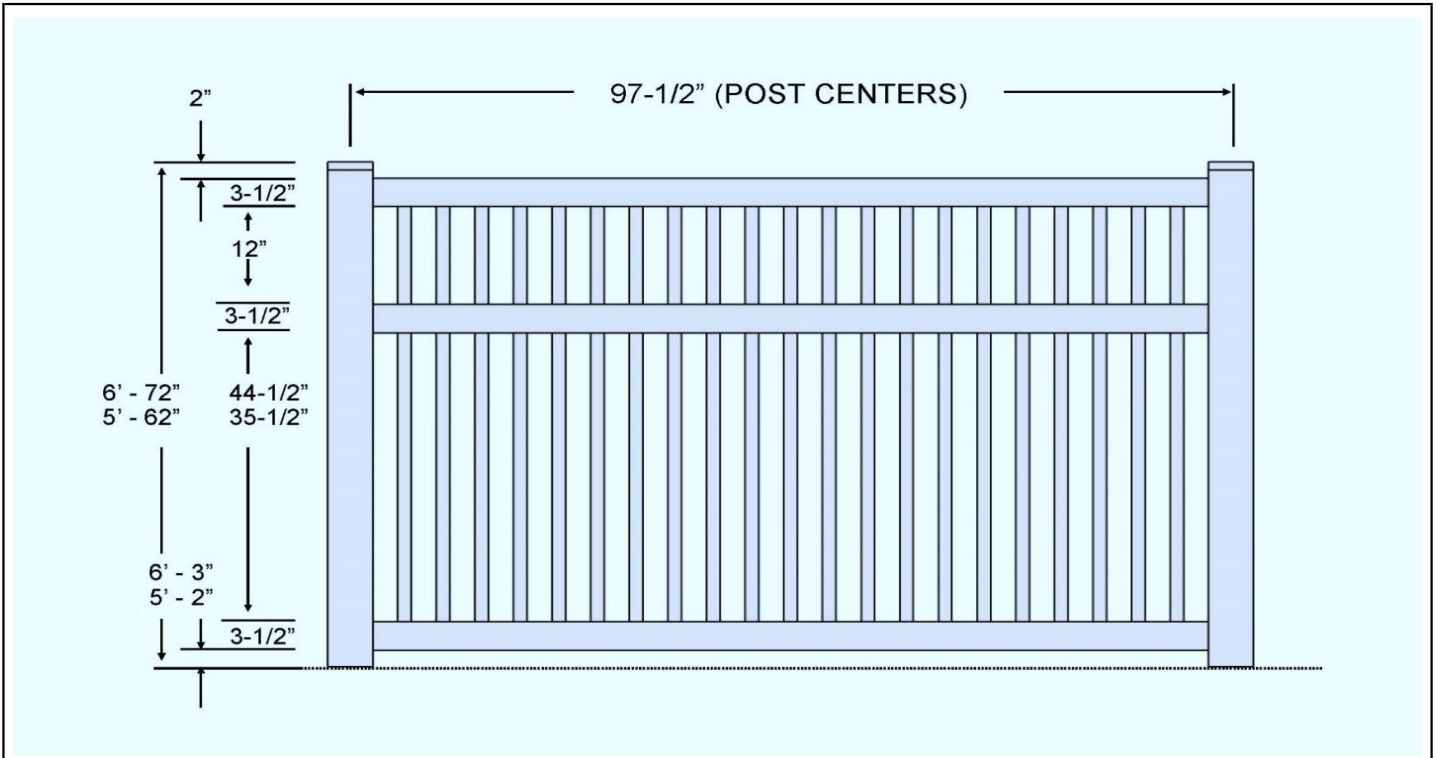

COLORS: White (W), Almond (A)

ITEM #	5' FAIRFIELD - FENCE SECTIONS & GATES	WHITE*	ALMOND*
20160	Fairfield - 5'x8' Picket Fence with Mid-Rail	269.30	296.23
34100	Fairfield Gate - 5'x4' Picket	335.97	369.57
34101	Fairfield Gate - 5'x5' Picket	400.20	440.22
ITEM #	5' FAIRFIELD - POSTS	WHITE	ALMOND
57040	Fairfield/Fairhaven (5' Tall) - 5"x5"x9' - End Post	53.01	58.31
57041	Fairfield/Fairhaven (5' Tall) - 5"x5"x9' - Line Post	53.01	58.31
57042	Fairfield/Fairhaven (5' Tall) - 5"x5"x9' - Corner Post	53.01	58.31
51998	Blank Fence Post - 5"x5"x9'	53.01	58.31
57050	Fairfield/Fairhaven (5' Tall) - 5"x5"x78" - End Post	44.37	48.81
57051	Fairfield/Fairhaven (5' Tall) - 5"x5"x78" - Line Post	44.37	48.81
57052	Fairfield/Fairhaven (5' Tall) - 5"x5"x78" - Corner Post	44.37	48.81
51994	Blank Fence Post - 5"x5"x78"	44.37	48.81
ITEM #	6' FAIRFIELD - FENCE SECTIONS & GATES	WHITE	ALMOND
20162	Fairfield - 6'x8' Picket Fence with Mid-Rail	269.30	296.23
34102	Fairfield Gate - 6'x4' Picket	335.97	369.57
34103	Fairfield Gate - 6'x5' Picket	400.20	440.22
ITEM #	6' FAIRFIELD - POSTS	WHITE	ALMOND
57054	Fairfield/Fairhaven (6' Tall) - 5"x5"x9' - End Post	53.01	58.31
57055	Fairfield/Fairhaven (6' Tall) - 5"x5"x9' - Line Post	53.01	58.31
57056	Fairfield/Fairhaven (6' Tall) - 5"x5"x9' - Corner Post	58.31	58.31
51998	Blank Fence Post - 5"x5"x9'	53.01	58.31
57057	Fairfield/Fairhaven (6' Tall) - 5"x5"x78" - End Post	44.37	48.81
57058	Fairfield/Fairhaven (6' Tall) - 5"x5"x78" - Line Post	44.37	48.81
57059	Fairfield/Fairhaven (6' Tall) - 5"x5"x78" - Corner Post	44.37	48.81
51994	Blank Fence Post - 5"x5"x78"	44.37	48.81
ITEM #	ACCESSORIES	WHITE	ALMOND
31016	5" Pyramid Cap	4.84	5.32
31148	5" New England Cap	16.31	17.94