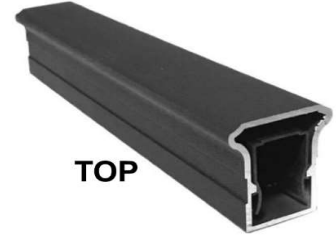

Boxed section includes: top & bottom rails, balusters, mounting brackets w/ screws, section support, and installation guide. Post, caps and trim sold separately.

#15428 & #15433
Post Kit (Post, Cap & Trim)