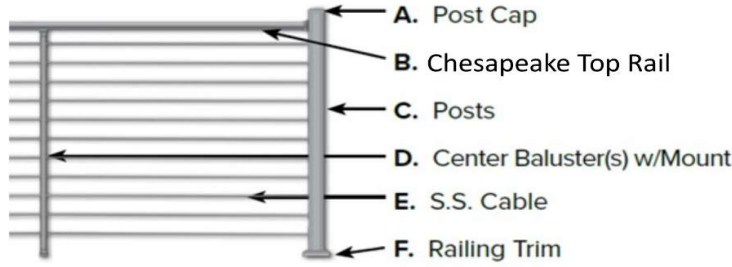

#18336 -18341