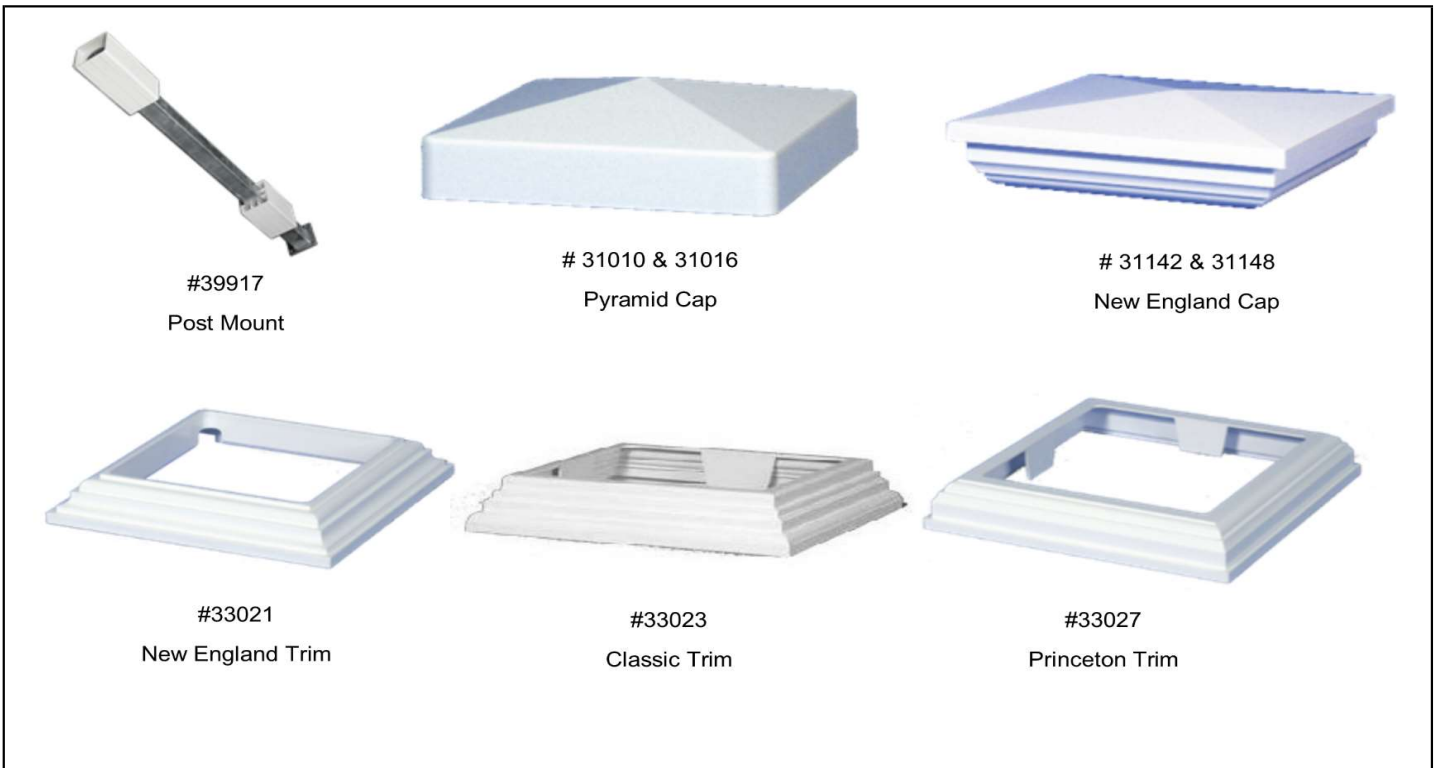

COLORS: White (W), Almond (A)

POST SLEEVES AND MOUNTS		W	A
53452	4"x4"x39" Post Sleeve	23.40	30.81
53467	4"x4"x45" Post Sleeve	28.77	37.85
39917	4"x36/42" Galvanized Angle Wizard Post Mount (for vinyl post sleeves)	78.01	-
39921	4" To 5" Conversion Kit For Angle Wizard Post Mount	13.11	-
39410	Concrete - GRK Post Screw - 19/64" x 3½" - Bag of 24	43.75	-
39417	Concrete - GRK Post Screw - 19/64" x 3½" - Box of 400	729.45	-
39430	Wood - GRK Post Screw - 5/16" x 4" - Box of 25	26.41	-
39433	Wood - GRK Post Screw - 5/16" x 4" - Box of 100	88.03	-
39436	Wood - GRK Post Screw - 5/16" x 4" - Box of 400	294.07	-
PORCH POST SLEEVES		W	A
53541	4"x4"x108" Post Sleeve	56.88	62.57
53652	5"x5"x108" - Blank Post	64.42	70.86
STRUCTURAL PORCH POST		W	A
55020	5"x5"x108" Plain (Square) Structural Post	252.16	277.37
ACCESSORIES		W	A
31010	4" Pyramid Cap	3.74	4.40
31016	5" Pyramid Cap	4.84	5.32
31142	4" New England Cap	11.12	12.23
31148	5" New England Cap	16.31	17.94
33021	4" New England Post Trim	7.46	8.17
33025	5" New England Post Trim	13.85	15.24
33027	6" Princeton (Classic) Post Trim	35.89	39.48
36218	5/8" Hole Plug Pack - Bag of 50	0.38	0.43
36225	1" Hole Plug Pack - Bag of 50	0.71	0.80
LINEALS		W	A
60334	Vinyl Rail - 2"x3½"x96"	67.73	78.23