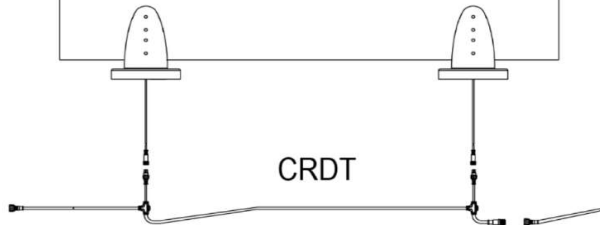

16231 - Double-T Splitter Cord