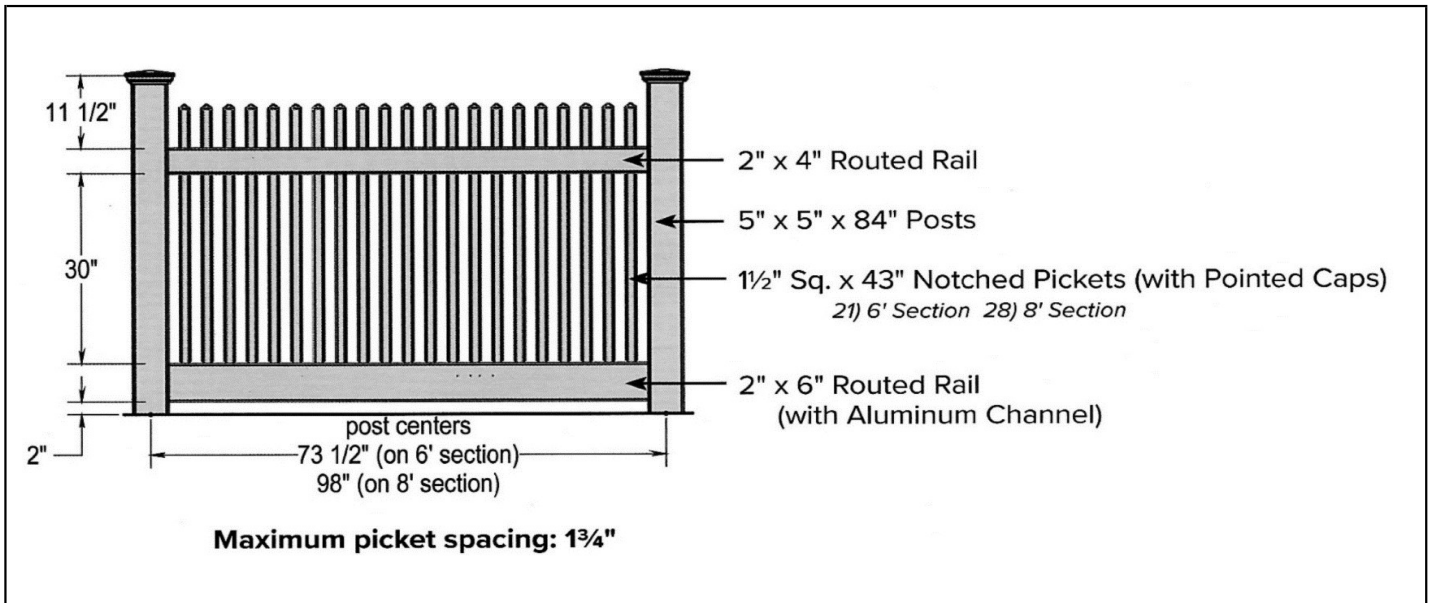

COLORS: White (W), Almond (A), Clay (C)

ITEM #	4' NEW ENGLAND STRAIGHT - FENCE SECTIONS & GATES	WHITE*	ALMOND*	CLAY*
21245	New England Straight Picket Fence - 4'x6'	286.33	314.95	372.22
21246	New England Straight Picket Fence - 4'x8'	381.76	419.94	496.28
21247	New England Straight Picket Gate - 4'x4'	458.28	504.10	595.76
21248	New England Straight Picket Gate - 4'x5'	504.10	554.52	655.35
ITEM #	4' NEW ENGLAND STRAIGHT POSTS	WHITE	ALMOND	CLAY
58067	48" New England Straight Picket - End Post - 5"x5"x84"	73.36	80.69	95.36
58068	48" New England Straight Picket - Line Post - 5"x5"x84"	73.36	80.69	95.36
58069	48" New England Straight Picket - Corner Post - 5"x5"x84"	73.36	80.69	95.36
51850	Blank Fence Post - 5"x5"x84"	68.06	74.86	88.48
ITEM #	ACCESSORIES	WHITE	ALMOND	CLAY
31016	5" Pyramid Cap	4.84	5.32	8.91
31148	5" New England Cap	16.31	17.94	26.83
31030	5" Gothic (Spade) Cap	20.64	22.70	26.83
31147	5" Classic Cap	15.72	18.37	-
35600	4' Tall Gate Brace	23.97	28.75	-
35603	6' Tall Gate Brace	27.73	33.27	-
ITEM #	HARDWARE	BLACK	ALMOND	CLAY
39881	5"x5"x78" Gate Post Insert	185.03	-	-
35380	Keystone 1-Sided External Mount Nylon Latch	41.16	-	-
35382	Keystone 2-Sided External Mount Nylon Latch	68.28	-	-
35315	Nationwide Self-Close Adjustable Hinge Pair (4' Tall Gates)	72.13	-	-
35405	Stainless Steel Drop Rod - 24"	65.83	-	-
39694	1.5 oz Vinyl Adhesive	9.61	-	-
39697	8 oz Vinyl Adhesive	29.16	-	-

*NOTE: A minimum fence order fee of $45 will be added to orders with 10 or less fence panels.