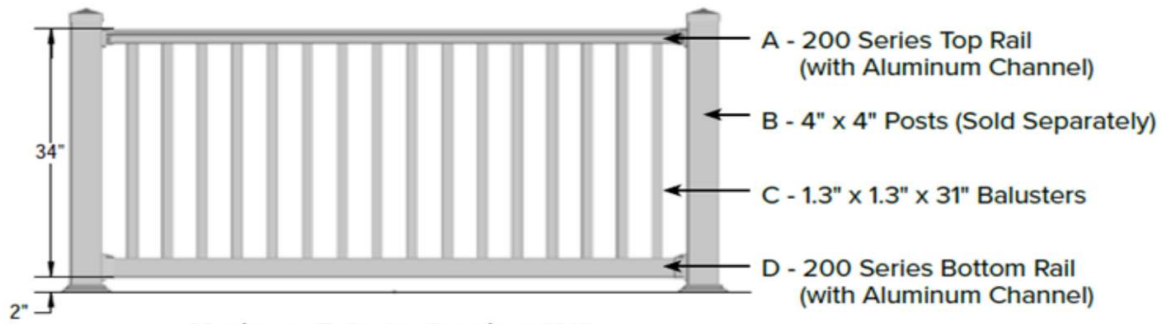

Maximum Baluster Spacing: 3 3/4".

Boxed section includes: top & bottom rails with aluminum inserts, balusters, mounting brackets with screws, and installation guide.

Posts, caps and trim sold separately.