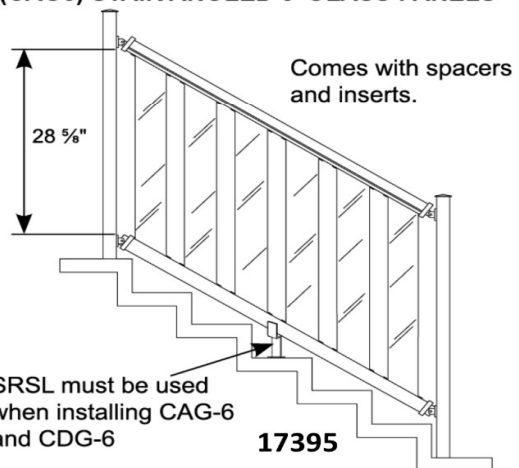

17133-17180
Pickets

**17224-17266 &
17306-17366**
Glass Panels

(CDG6) HORIZONTAL 7 1/4" GLASS PANELS

17390
Level Glass Pickets

(CAG6) STAIR ANGLED 6" GLASS PANELS

17395
Stair Glass Pickets

REGAL POSTS

42" TALL: 17420-27424 or 36" TALL: 17410-17413