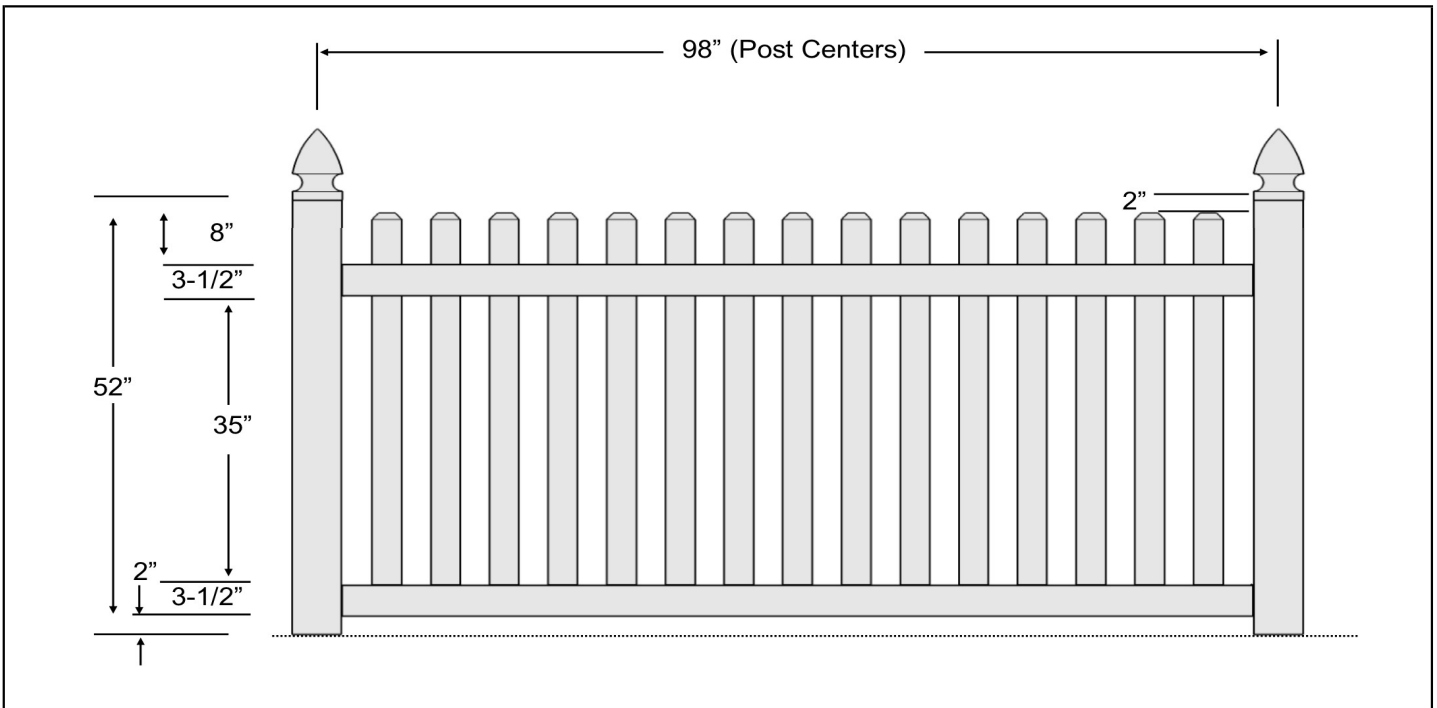

#81014
Westhaven Arbor

#81011
Nantucket Deluxe Arbor

#81012
Nantucket Legacy Arbor

#81013
Fairfield Arbor

#81010
Fairfield Deluxe Arbor

#81010
Livingston Arbor

COLOR: White (W)

ITEM #	FREE STANDING ARBORS	WHITE
81010	Livingston Arbor	825.57
81011	Nantucket Deluxe Arbor	1,375.95
81012	Nantucket Legacy Arbor	1,238.36
81013	Fairfield Arbor	1,651.15
81014	Westhaven Arbor	825.57
81015	Fairfield Deluxe Arbor	1,651.15