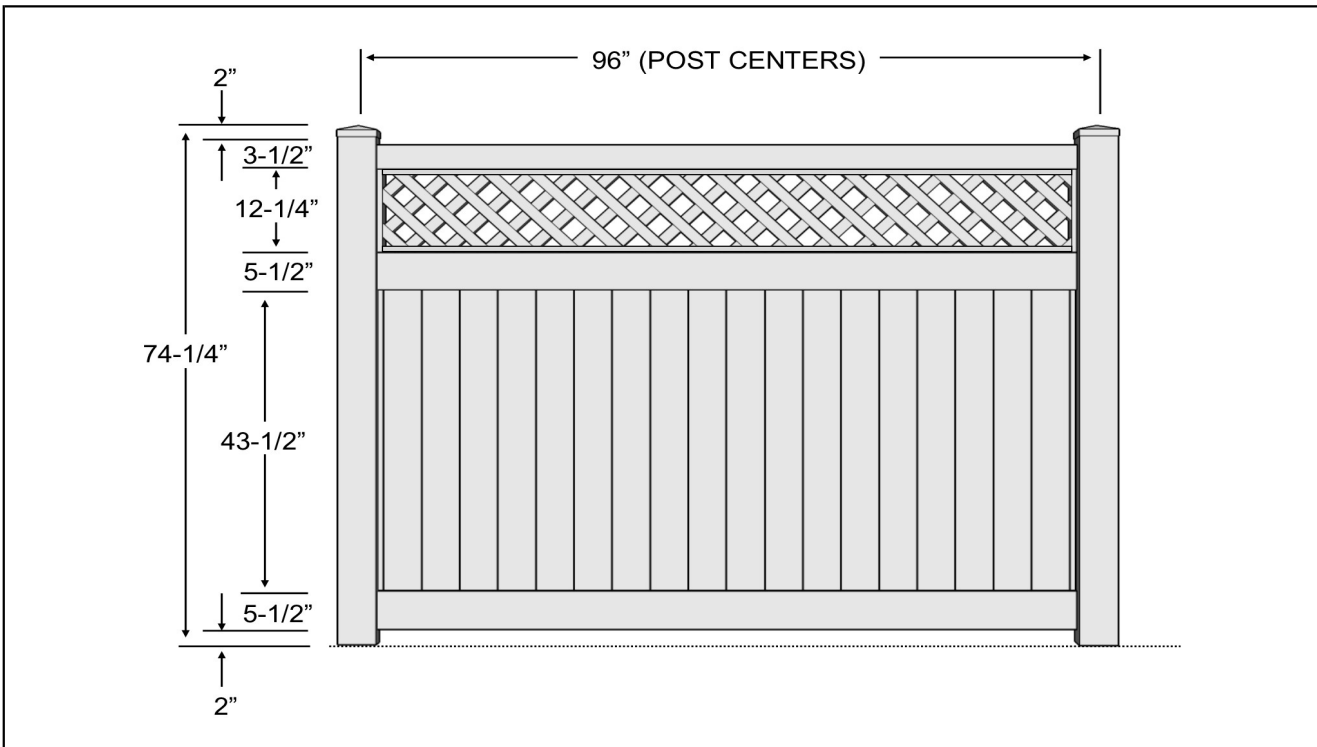

COLOR: White (W)

ITEM #	6' JEFFERSON PRIVACY - FENCE SECTIONS & GATES	WHITE*
20212	Jefferson Privacy Fence with Square Lattice Top - 6'x8'	355.66
34160	Jefferson Privacy w/ Square Lattice Top Gate - 6'x4'	412.86
34161	Jefferson Privacy w/ Square Lattice Top Gate - 6'x5'	479.60
ITEM #	6' JEFFERSON PRIVACY POSTS	WHITE
57080	Jefferson/Washington (6' Tall) - 5"x5"x9' - End Post	53.01
57081	Jefferson/Washington (6' Tall) - 5"x5"x9' - Line Post	53.01
57082	Jefferson/Washington (6' Tall) - 5"x5"x9' - Corner Post	53.01
51998	Blank Fence Post - 5"x5"x9'	53.01
57090	Jefferson/Washington (6' Tall) - 5"x5"x78" - End Post	44.37
57091	Jefferson/Washington (6' Tall) - 5"x5"x78" - Line Post	44.37
57092	Jefferson/Washington (6' Tall) - 5"x5"x78" - Corner Post	44.37
51994	Blank Fence Post - 5"x5"x78"	44.37
ITEM #	ACCESSORIES	WHITE
31016	5" Pyramid Cap	4.84
31148	5" New England Cap	16.31
31030	5" Gothic (Spade) Cap	20.64
31147	5" Classic Cap	15.72
35603	6' Tall Gate Brace	27.73
ITEM #	HARDWARE	BLACK
39887	5"x5"x96" Gate Post Insert	135.39
35380	Keystone 1-Sided External Mount Nylon Latch	41.16
35382	Keystone 2-Sided External Mount Nylon Latch	68.28
35329	Heavy Duty Self-Close Hinge Pair	71.11
35405	Stainless Steel Drop Rod - 24"	65.83
35411	Nationwide Gate Handle With Bumper	22.02
39107	#8 x 3/4" - Stainless Self-Tapping U-Channel Screw - Bag of 25	4.00
39694	1.5 oz Vinyl Adhesive	9.61
39697	8 oz Vinyl Adhesive	29.16

*NOTE: A minimum fence order fee of $45 will be added to orders with 10 or less fence panels.