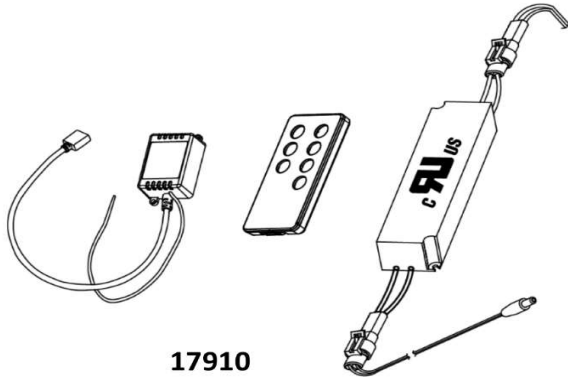

Side View

17540 - Side Mount Bracket

17541 - Side Mount Corner Bracket

17700, 17710 & 17720
Gate Kit

17590
Touch-up Pen

17300
Rubber Blocks

REGAL LED LIGHTING

17910
LED Control Pack