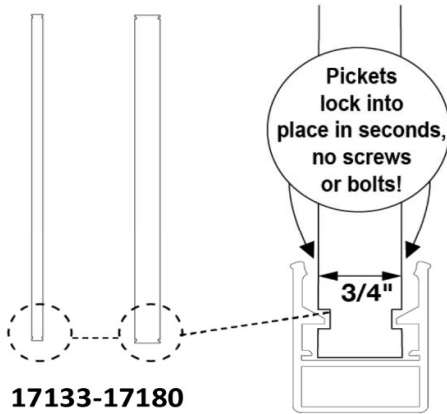

REGAL TOP & BOTTOM RAILS

17003-17009
Rails

17020-17023
Stair Rails

17595
Support
Leg

17030
Splice

17570
Rail Cap

17571 - Stair Rail Cap

REGAL RAIL INFILL OPTIONS