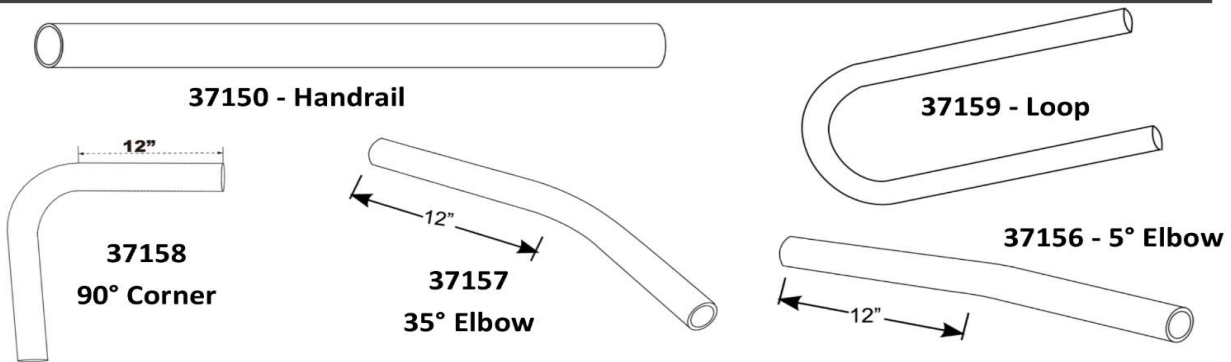

REGAL ADA HANDRAIL