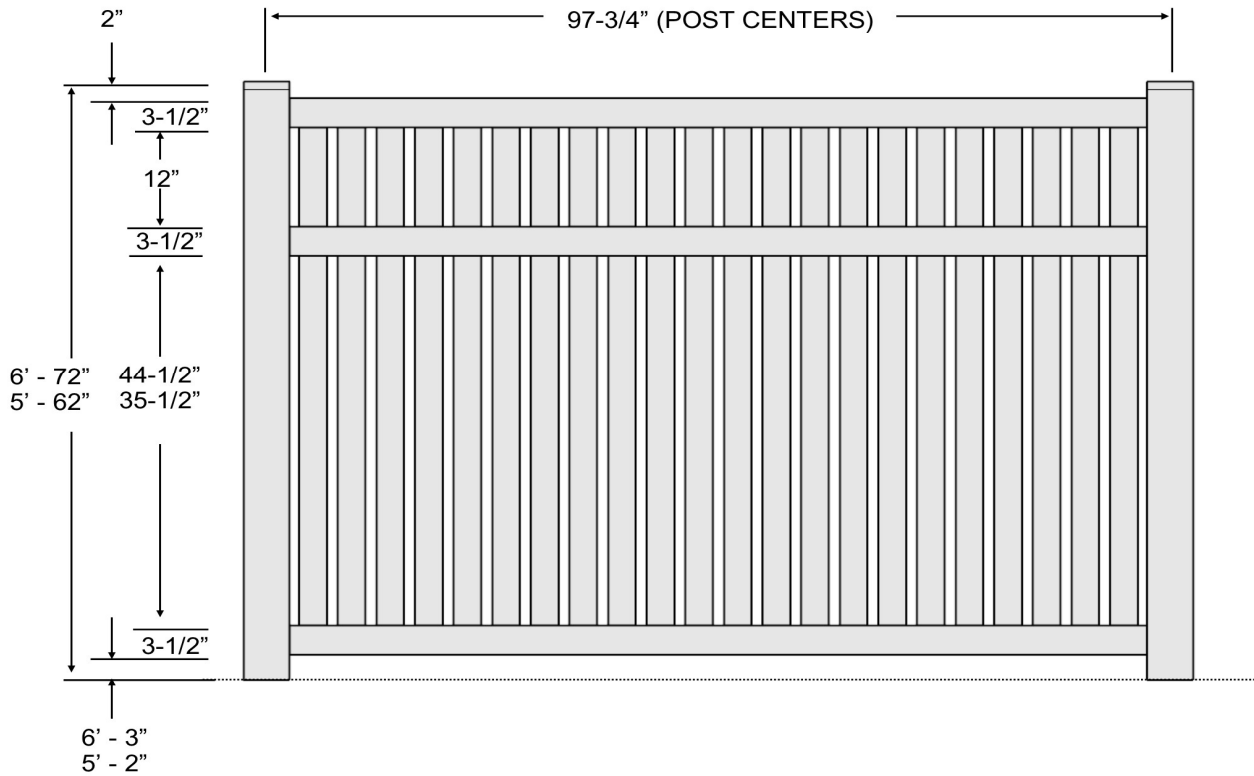

5'X8', 6'X8' SEMI-PRIVACY FENCE

COLORS: White (W), Almond (A)

ITEM #	5' FAIRHAVEN - FENCE SECTIONS & GATES	WHITE*	ALMOND*
20182	Fairhaven - 5'x8' - Semi-Privacy Fence (2" Picket Spacing)	311.63	342.79
34114	Fairhaven Gate - 5'x4' Semi-Privacy (2" Spacing)	368.36	405.20
34115	Fairhaven Gate - 5'x5' Semi-Privacy (2" Spacing)	414.87	456.36
ITEM #	5' FAIRHAVEN - POSTS	WHITE	ALMOND
57040	Fairfield/Fairhaven (5' Tall) - 5"x5"x9' - End Post	53.01	58.31
57041	Fairfield/Fairhaven (5' Tall) - 5"x5"x9' - Line Post	53.01	58.31
57042	Fairfield/Fairhaven (5' Tall) - 5"x5"x9' - Corner Post	53.01	58.31
51998	Blank Fence Post - 5"x5"x9'	53.01	58.31
57050	Fairfield/Fairhaven (5' Tall) - 5"x5"x78" - End Post	44.37	48.81
57051	Fairfield/Fairhaven (5' Tall) - 5"x5"x78" - Line Post	44.37	48.81
57052	Fairfield/Fairhaven (5' Tall) - 5"x5"x78" - Corner Post	44.37	48.81
51994	Blank Fence Post - 5"x5"x78"	44.37	48.81
ITEM #	6' FAIRHAVEN - FENCE SECTIONS & GATES	WHITE	ALMOND
20190	Fairhaven - 6'x8' - Semi-Privacy Fence (2" Picket Spacing)	311.63	342.79
34122	Fairhaven Gate - 6'x4' Semi-Privacy (2" Spacing)	368.36	405.20
34123	Fairhaven Gate - 6'x5' Semi-Privacy (2" Spacing)	414.87	456.36
ITEM #	6' FAIRHAVEN - POSTS	WHITE	ALMOND
57054	Fairfield/Fairhaven (6' Tall) - 5"x5"x9' - End Post	53.01	58.31
57055	Fairfield/Fairhaven (6' Tall) - 5"x5"x9' - Line Post	53.01	58.31
57056	Fairfield/Fairhaven (6' Tall) - 5"x5"x9' - Corner Post	58.31	58.31
51998	Blank Fence Post - 5"x5"x9'	53.01	58.31
57057	Fairfield/Fairhaven (6' Tall) - 5"x5"x78" - End Post	44.37	48.81
57058	Fairfield/Fairhaven (6' Tall) - 5"x5"x78" - Line Post	44.37	48.81
57059	Fairfield/Fairhaven (6' Tall) - 5"x5"x78" - Corner Post	44.37	48.81
51994	Blank Fence Post - 5"x5"x78"	44.37	48.81