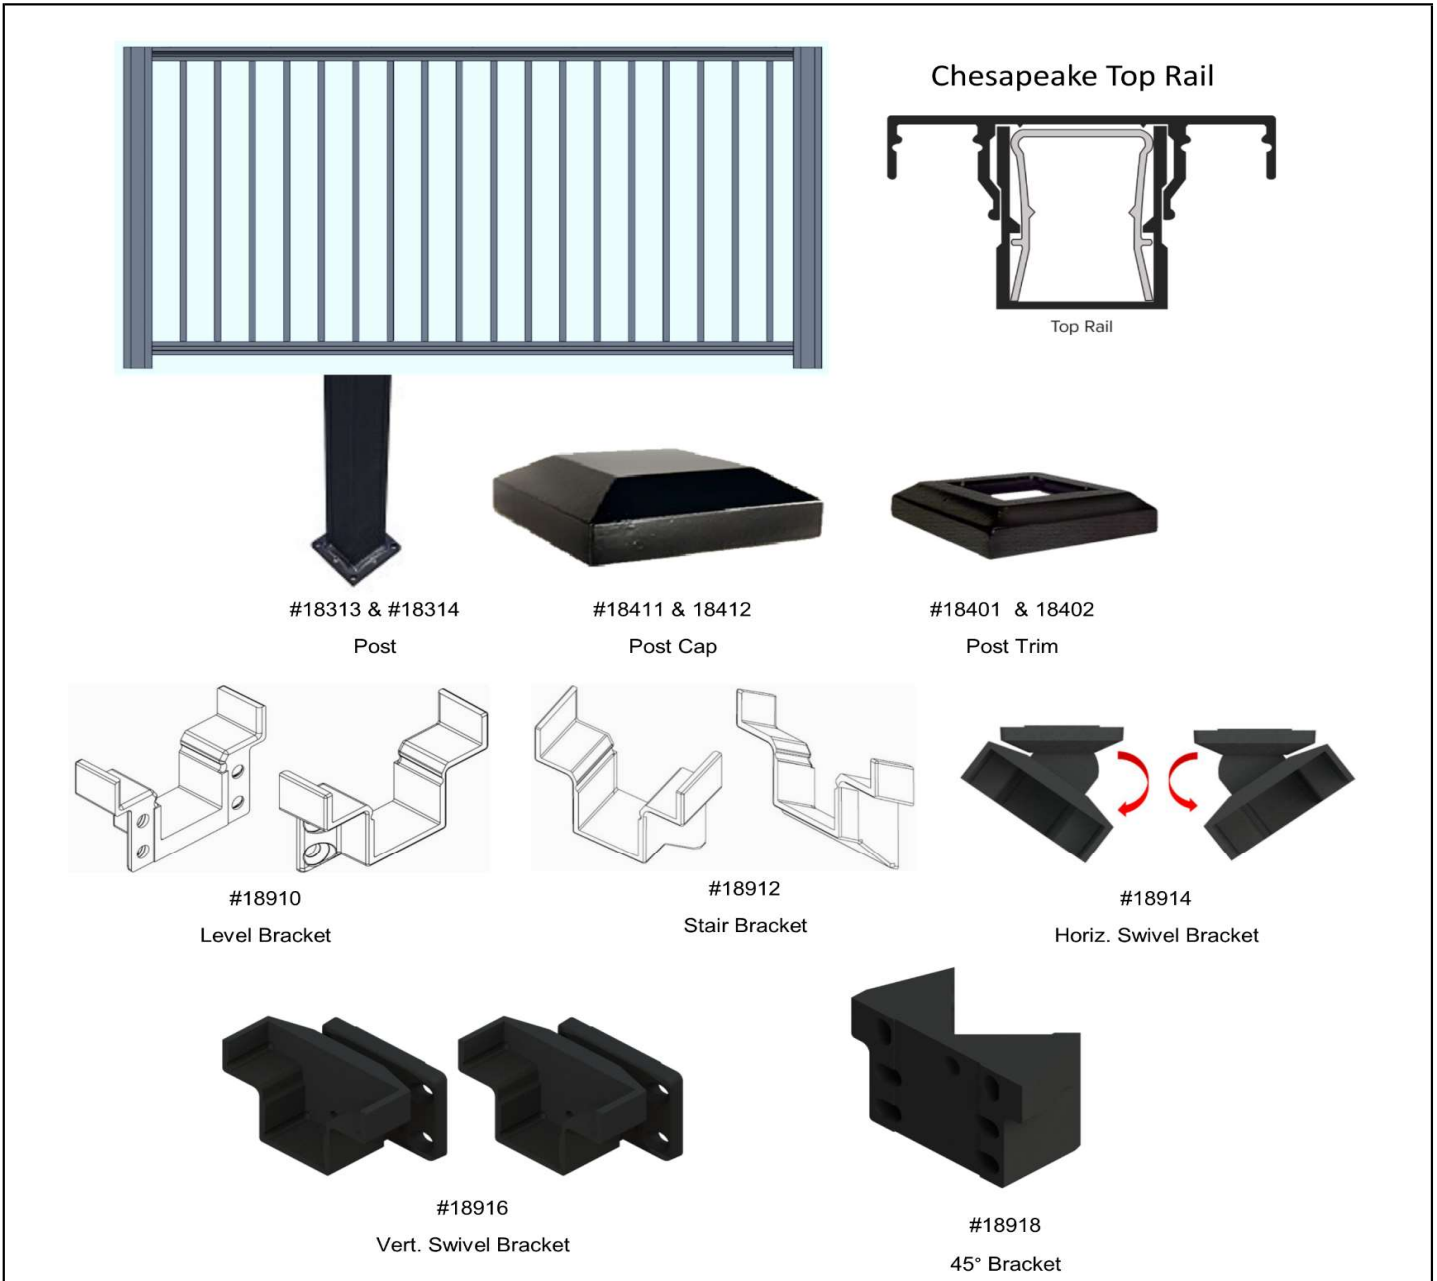

COLOR A: Textured Black (TBL), Textured Bronze (TBZ), Matte White (MWH), Matte Black (MBL), Textured White (TWH), Oil Rubbed Bronze (ORB)
COLOR B: Gloss Black (GBL), Gloss White (GWH), Gloss Bronze (GBZ), Brownstone (BST), Redwood (RWD), Silver (SLV), Gloss Beige (GBG), Kona (KNA), Speckled Walnut (SPW), Hunter Green (HGR)

ITEM #	ALUMINUM RAILING LEVEL KITS	COLOR A	COLOR B
18802	Chesapeake Level Kit - Sq. Baluster - 36"x6'	452.57	565.71
18804	Chesapeake Level Kit - Sq. Baluster - 36"x8'	579.32	724.14
ITEM #	ALUMINUM RAILING STAIR KITS	COLOR A	COLOR B
18808	Chesapeake Stair Kit - Sq. Baluster - 36"x6'	452.57	565.71
18810	Chesapeake Stair Kit - Sq. Baluster - 36"x8'	579.32	724.14
ITEM #	POSTS & ACCESSORIES	COLOR A	COLOR B
18313	Post w/Plate - 3¼"x38"	168.85	211.06
18314	Post w/Plate - 3¼"x44"	185.92	232.41
18323	Porch Post Wrap (4 Piece) - 4"x108"	437.04	546.30
18324	Porch Post Wrap (4 Piece) - 6"x108"	463.27	579.08
18401	Post Trim - 3¼"	25.63	32.04