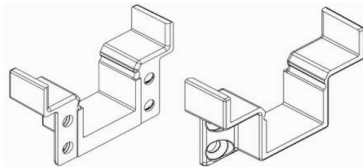

COLOR A: Stainless Steel (**FOR ALL EXCEPT ACCESSORIES**)

COLOR A: Textured Black (TBL), Textured Bronze (TBZ), Matte White (MWH) (**FOR ACCESSORIES ONLY**)

ITEM #	EXTERNAL CABLE FITTINGS	COLOR A
18480	Level External Cable Fitting (2 Fittings)	67.33
18481	Level External Cable Fitting (11 Fittings)	370.28
18482	Stair External Cable Fitting (2 Fittings)	73.44
18483	Stair External Cable Fitting (11 Fittings)	403.93
ITEM #	ACCESSORIES	COLOR A
18484	Cable Intermediate Baluster - Level	39.96
18485	Cable Intermediate Baluster - Stair	49.97
18488	Cable Square Intermediate Baluster Mount - Level	3.70
18489	Cable Square Intermediate Baluster Mount - Stair	4.17
18477	Line Post Cable Channel Stainless Steel - Box of 80	70.25
ITEM #	CABLE & TOOLS	N/A
18470	Cable Roll (1/8") - 100 FT	114.33
18471	Cable Roll (1/8") - 250 FT	254.77
18472	Cable Roll (1/8") - 500 FT	471.59
36410	Cable Cutter	128.48
36428	Cable Release Tool	10.44
36416	Cable Gripping Adapter (Requires 10" Straight Jaw Vise Grip)	20.98
36414	Straight Jaw Locking Pliers 10R	29.99
36420	Cable Tension Gauge	266.37
36424	Cable Installation Kit W/Release Tool	15.16
36441	Cable Rust & Corrosion Protection Boeshield T-9 (4 oz.)	38.31

#18336 -18341

#18411
Post Cap

#18405
Post Trim

#36410
Cable Cutter

#36414
Locking Pliers

#18925
Level Bracket

#18927
Stair Bracket

#36416
Cable Gripping Adapter