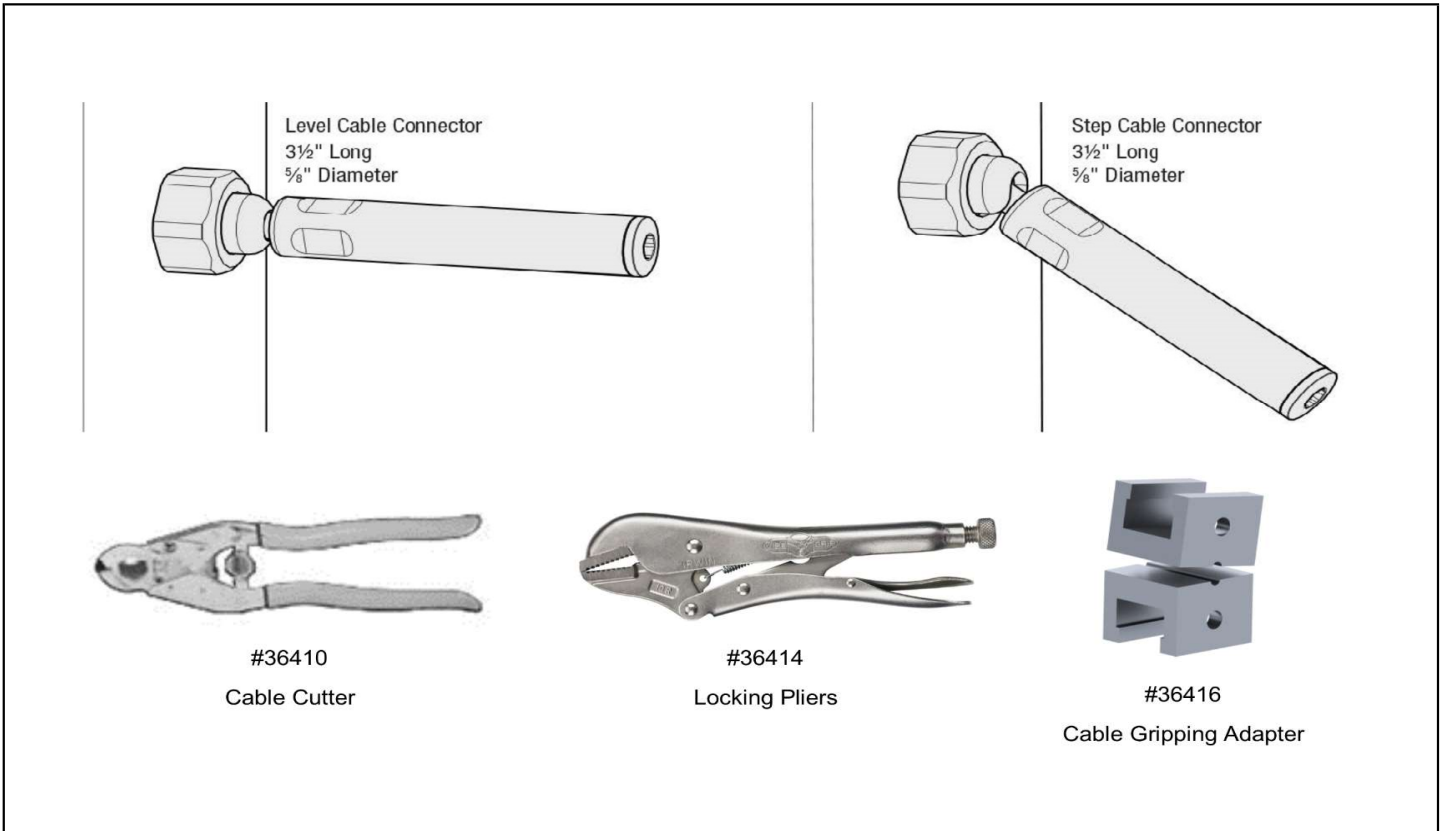

COLOR A: Stainless Steel (**FOR ALL EXCEPT ACCESSORIES**)

COLOR A: Textured Black (TBL), Textured Bronze (TBZ), Matte White (MWH) (**FOR ACCESSORIES ONLY**)

ITEM #	EXTERNAL CABLE FITTINGS	COLOR A
18480	Level External Cable Fitting (2 Fittings)	67.33
18481	Level External Cable Fitting (11 Fittings)	370.28
18482	Stair External Cable Fitting (2 Fittings)	73.44
18483	Stair External Cable Fitting (11 Fittings)	403.93
ITEM #	ACCESSORIES	COLOR A
18484	Cable Intermediate Baluster - Level	39.96
18485	Cable Intermediate Baluster - Stair	49.97
18488	Cable Square Intermediate Baluster Mount - Level	3.70
18489	Cable Square Intermediate Baluster Mount - Stair	4.17
18477	Line Post Cable Channel Stainless Steel - Box of 80	70.25
ITEM #	CABLE & TOOLS	N/A
18470	Cable Roll (1/8") - 100 FT	114.33
18471	Cable Roll (1/8") - 250 FT	254.77
18472	Cable Roll (1/8") - 500 FT	471.59
36410	Cable Cutter	128.48
36428	Cable Release Tool	10.44
36416	Cable Gripping Adapter (Requires 10" Straight Jaw Vise Grip)	20.98
36414	Straight Jaw Locking Pliers 10R	29.99
36420	Cable Tension Gauge	266.37
36424	Cable Installation Kit W/Release Tool	15.16
36441	Cable Rust & Corrosion Protection Boeshield T-9 (4 oz.)	38.31