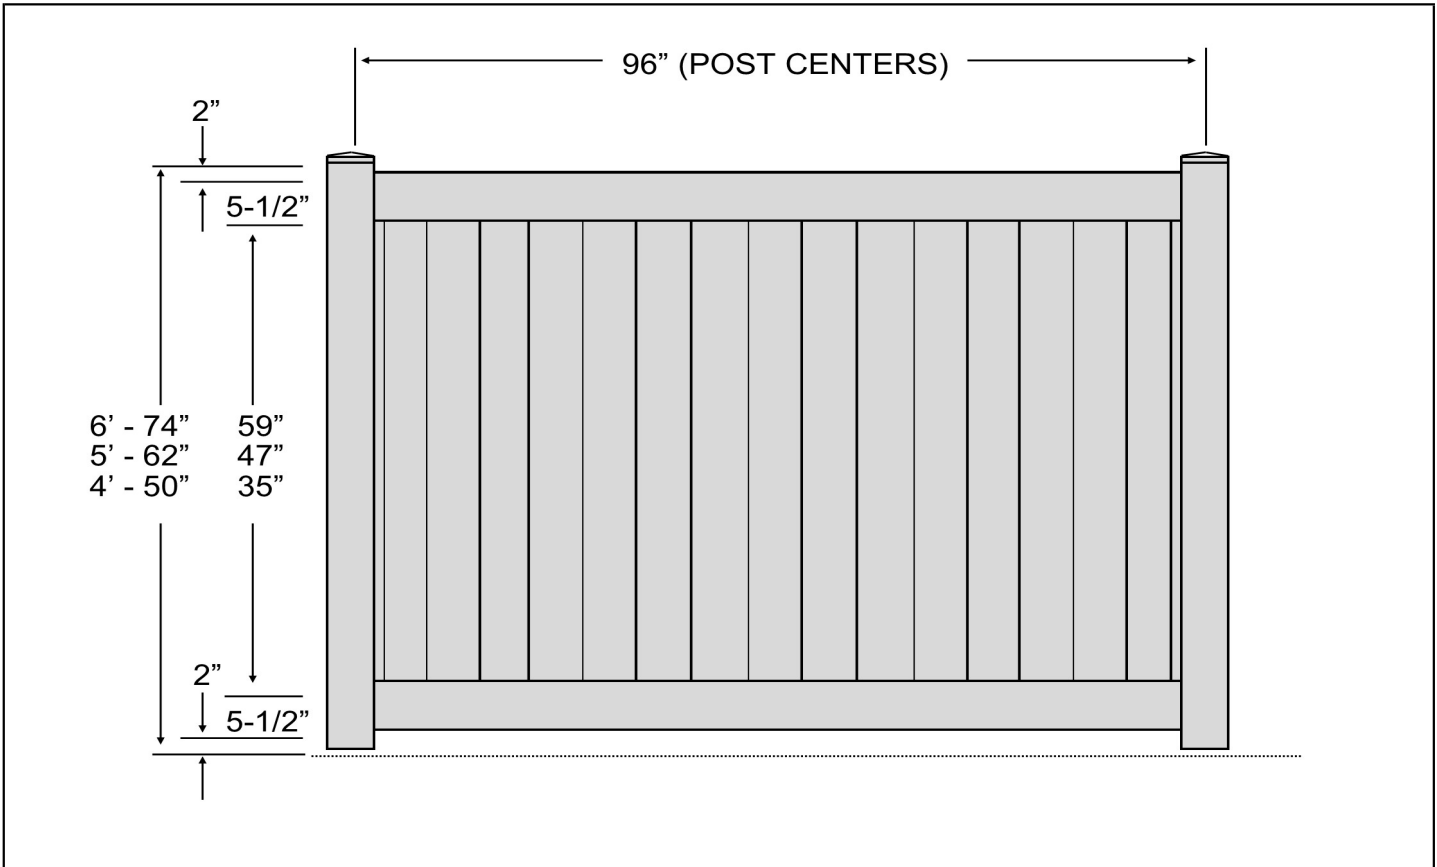

4'X8', 5'X8', 6'X8' PRIVACY FENCE

COLORS: White (W), Almond (A), Coastal Cedar (CC), Dark Walnut (DW)

ITEM #	4' TRADITIONS PRIVACY- FENCE SECTIONS & GATES	W*	A*	CC*	DW*
20220	Traditions Privacy Fence Panel - 4'x8'	203.88	224.27	-	-
34180	Traditions Privacy Gate - 4'x4'	324.60	357.06	-	-
34181	Traditions Privacy Gate - 4'x5'	375.83	413.41	-	-
ITEM #	4' TRADITIONS PRIVACY- POSTS	W	A	CC	DW
57100	4' Privacy/4' Jackson Semi-Privacy - 5"x5"x78" - End Post	44.37	48.81	-	-
57101	4' Privacy/4' Jackson Semi-Privacy - 5"x5"x78" - Line Post	44.37	48.81	-	-
57102	4' Privacy/4' Jackson Semi-Privacy - 5"x5"x78" - Corner Post	44.37	48.81	-	-
51994	Blank Fence Post - 5"x5"x78"	44.37	48.81	-	-
57110	4' Privacy/4' Jackson Semi-Privacy - 5"x5"x5' - End Post	35.38	38.92	-	-
57111	4' Privacy/4' Jackson Semi-Privacy - 5"x5"x5' - Line Post	35.38	38.92	-	-
57112	4' Privacy/4' Jackson Semi-Privacy - 5"x5"x5' - Corner Post	35.38	38.92	-	-
51990	Blank Fence Post - 5"x5"x5'	35.38	38.92	-	-
ITEM #	5' TRADITIONS PRIVACY- FENCE SECTIONS & GATES	W	A	CC	DW
20221	Traditions Privacy Fence Panel - 5'x8'	246.91	271.60	-	-
34182	Traditions Privacy Gate - 5'x4'	359.46	395.41	-	-
34183	Traditions Privacy Gate - 5'x5'	404.52	444.97	-	-
ITEM #	5' TRADITIONS PRIVACY- POSTS	W	A	CC	DW
57120	5' Privacy/5' Jackson Semi-Privacy - 5"x5"x9' - End Post	53.01	58.31	-	-
57121	5' Privacy/5' Jackson Semi-Privacy - 5"x5"x9' - Line Post	53.01	58.31	-	-
57122	5' Privacy/5' Jackson Semi-Privacy - 5"x5"x9' - Corner Post	53.01	58.31	-	-
51998	Blank Fence Post - 5"x5"x9'	53.01	58.31	-	-
57130	5' Privacy/5' Jackson Semi-Privacy - 5"x5"x78" - End Post	44.37	48.81	-	-
57131	5' Privacy/5' Jackson Semi-Privacy - 5"x5"x78" - Line Post	44.37	48.81	-	-
57132	5' Privacy/5' Jackson Semi-Privacy - 5"x5"x78" - Corner Post	44.37	48.81	-	-
51994	Blank Fence Post - 5"x5"x78"	44.37	48.81	-	-