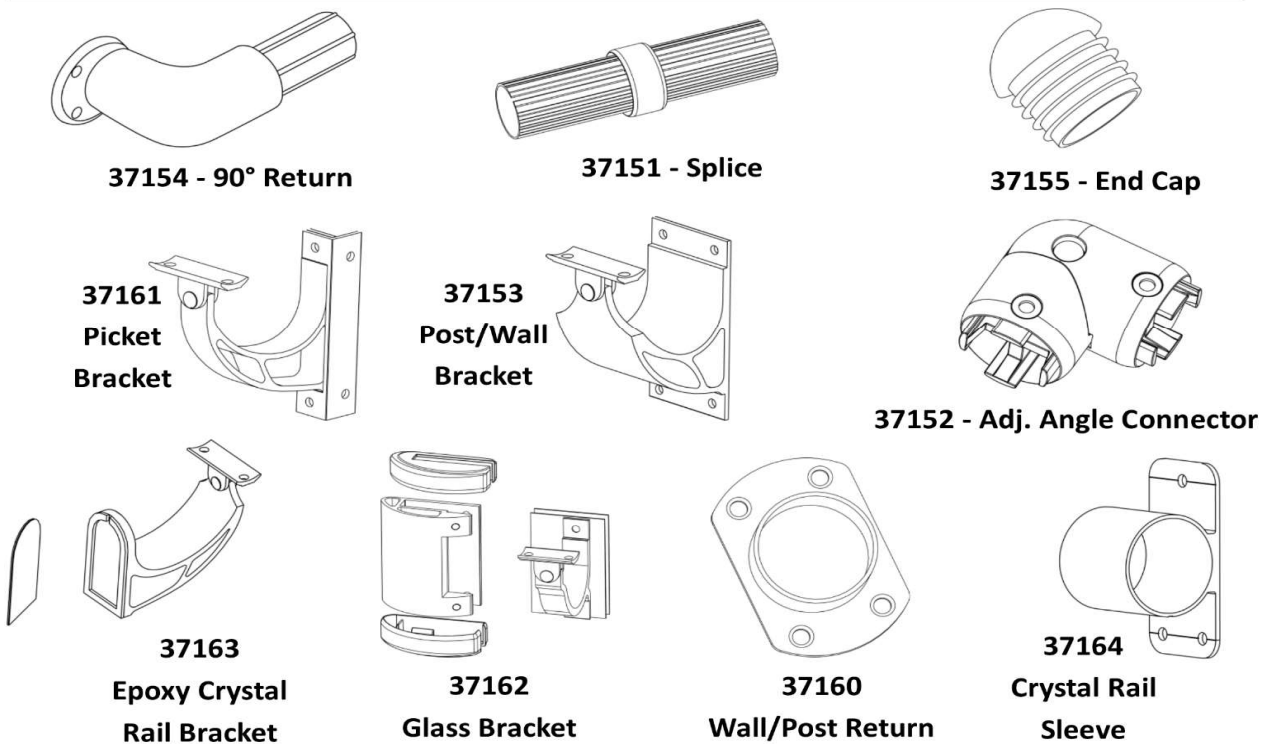

REGAL ADA HANDRAIL ACCESSORIES

COLOR A: Satin Aluminum (SAL)

ITEM #	REGAL ID	REGAL ADA HANDRAIL	COLOR A
37150	HR08	8' Handrail	97.63
37151	HSC	Rail Splice and Cap	12.32
37152	HAC	Adjustable Angle Connector	38.98
37153	HBW	Post/Wall Bracket	31.35
37154	HW90	Rail - 90° Wall Return	35.99
37155	HEC	End Rail Cap	8.33
37156	HE5	5° Elbow	43.05
37157	HE35	35° Elbow	44.24
37158	HCR	90° Corner/Return Section	68.39
37159	HLR	Handrail Loop	58.86
37160	HWC	Rail - Wall/Post Return Connector	16.03
37161	HBP	Picket Bracket	20.33
17626	WCS-50	#10x3/4" Self-Drilling Screws	29.52