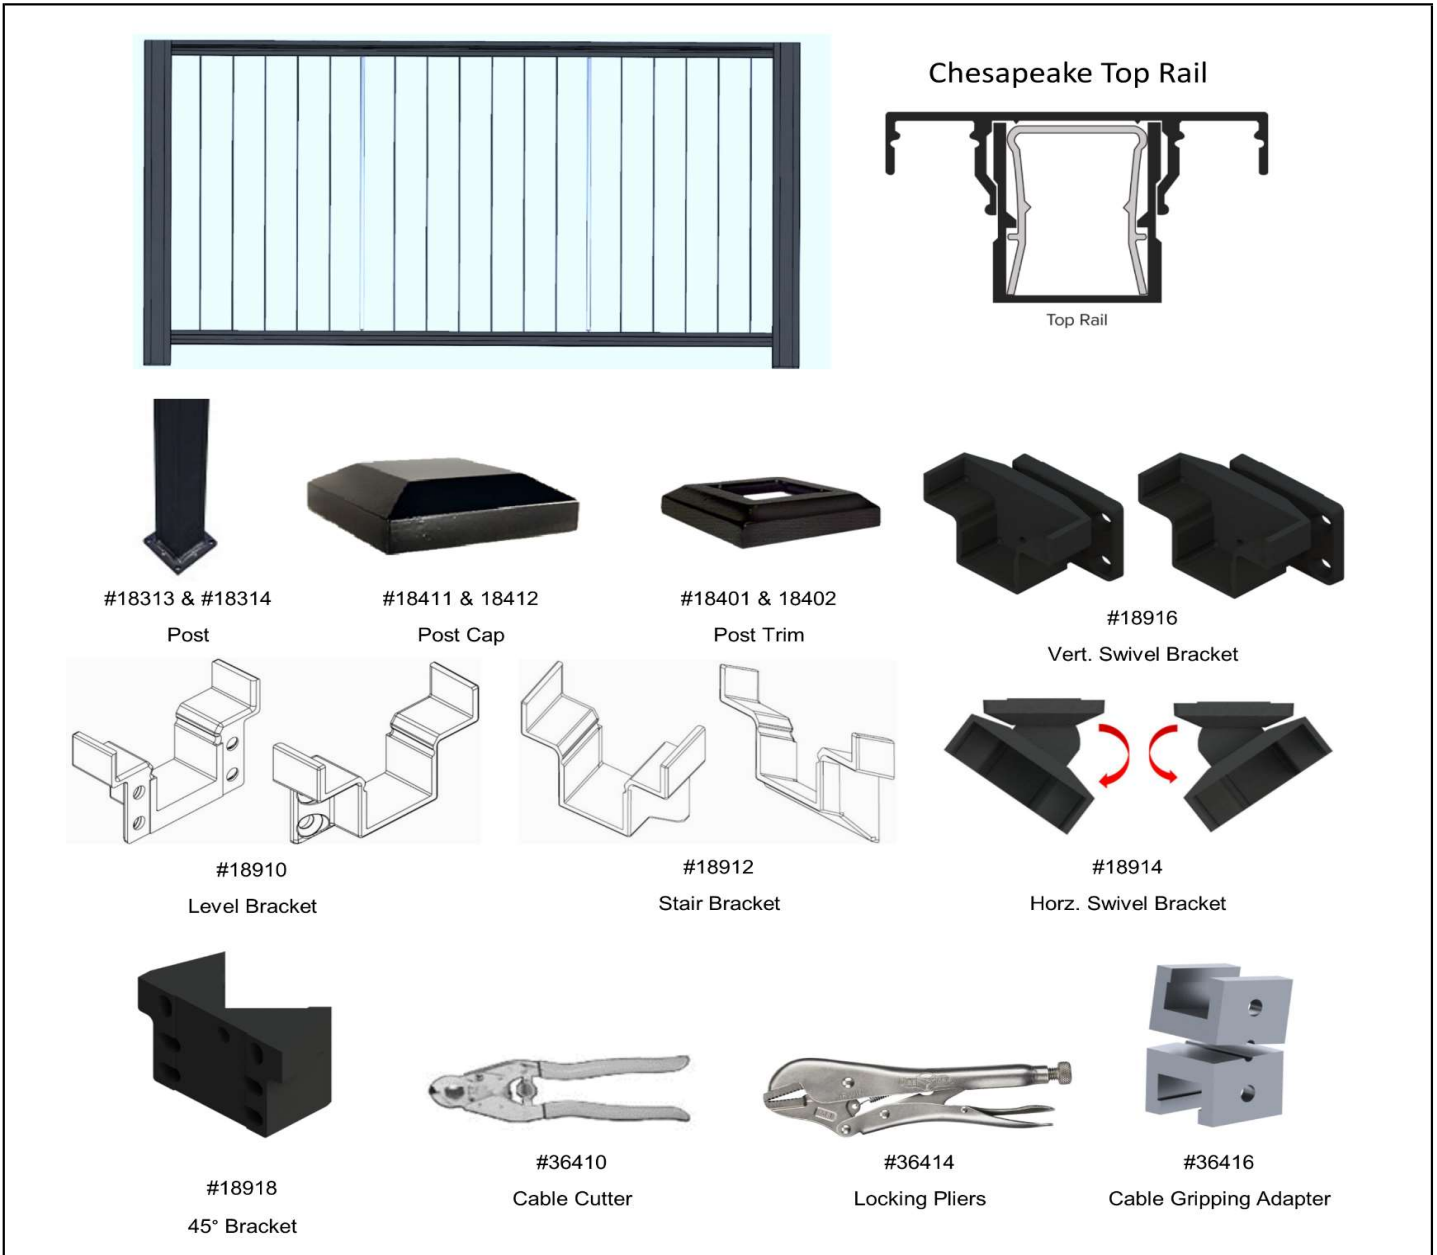

COLOR A: Textured Black (TBL), Textured Bronze (TBZ), Matte White (MWH), Matte Black (MBL), Textured White (TWH), Oil Rubbed Bronze (ORB)
COLOR B: Gloss Black (GBL), Gloss White (GWH), Gloss Bronze (GBZ), Brownstone (BST), Redwood (RWD), Silver (SLV), Gloss Beige (GBG), Kona (KNA), Speckled Walnut (SPW), Hunter Green (HGR)

ITEM #	ALUMINUM RAILING LEVEL KITS	COLOR A	COLOR B
18856	Chesapeake Vertical Cable Level Rail Kit - 36"x6'	647.45	809.31
18858	Chesapeake Vertical Cable Level Rail Kit - 36"x8'	863.33	1,079.16
ITEM #	ALUMINUM RAILING STAIR KITS	COLOR A	COLOR B
18862	Chesapeake Vertical Cable Stair Rail Kit - 36"x6'	647.45	809.31
18864	Chesapeake Vertical Cable Stair Rail Kit - 36"x8'	863.33	1,079.16
ITEM #	POSTS & ACCESSORIES	COLOR A	COLOR B
18313	Post w/Plate - 3¼"x38"	168.85	211.06
18314	Post w/Plate - 3¼"x44"	185.92	232.41
18323	Porch Post Wrap (4 Piece) - 4"x108"	437.04	546.30
18324	Porch Post Wrap (4 Piece) - 6"x108"	463.27	579.08
18401	Post Trim - 3¼"	25.63	32.04