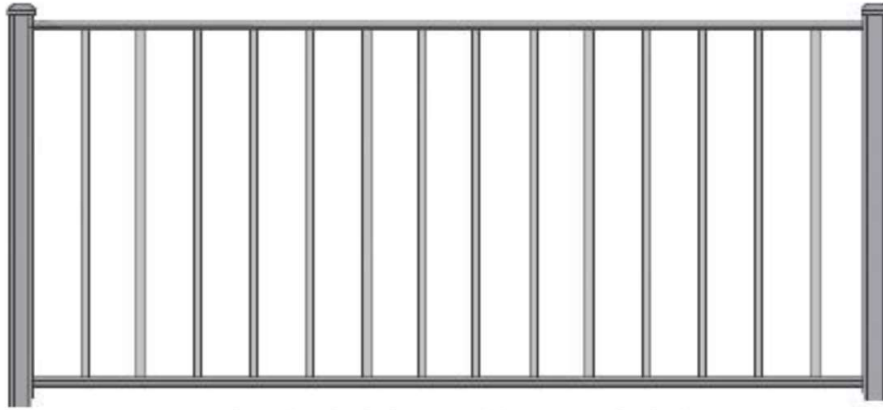

Boxed section includes: top & bottom rails, balusters, mounting brackets w/ screws, section support, and installation guide. Post, caps and trim sold separately.

#15428 & #15433
Post Kit (Post, Cap & Trim)