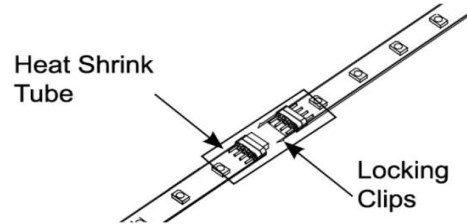

Side View

17540 - Side Mount Bracket

17541 - Side Mount Corner Bracket

17700, 17710 & 17720
Gate Kit

17590
Touch-up Pen

17300
Rubber Blocks

REGAL LED LIGHTING

17910
LED Control Pack