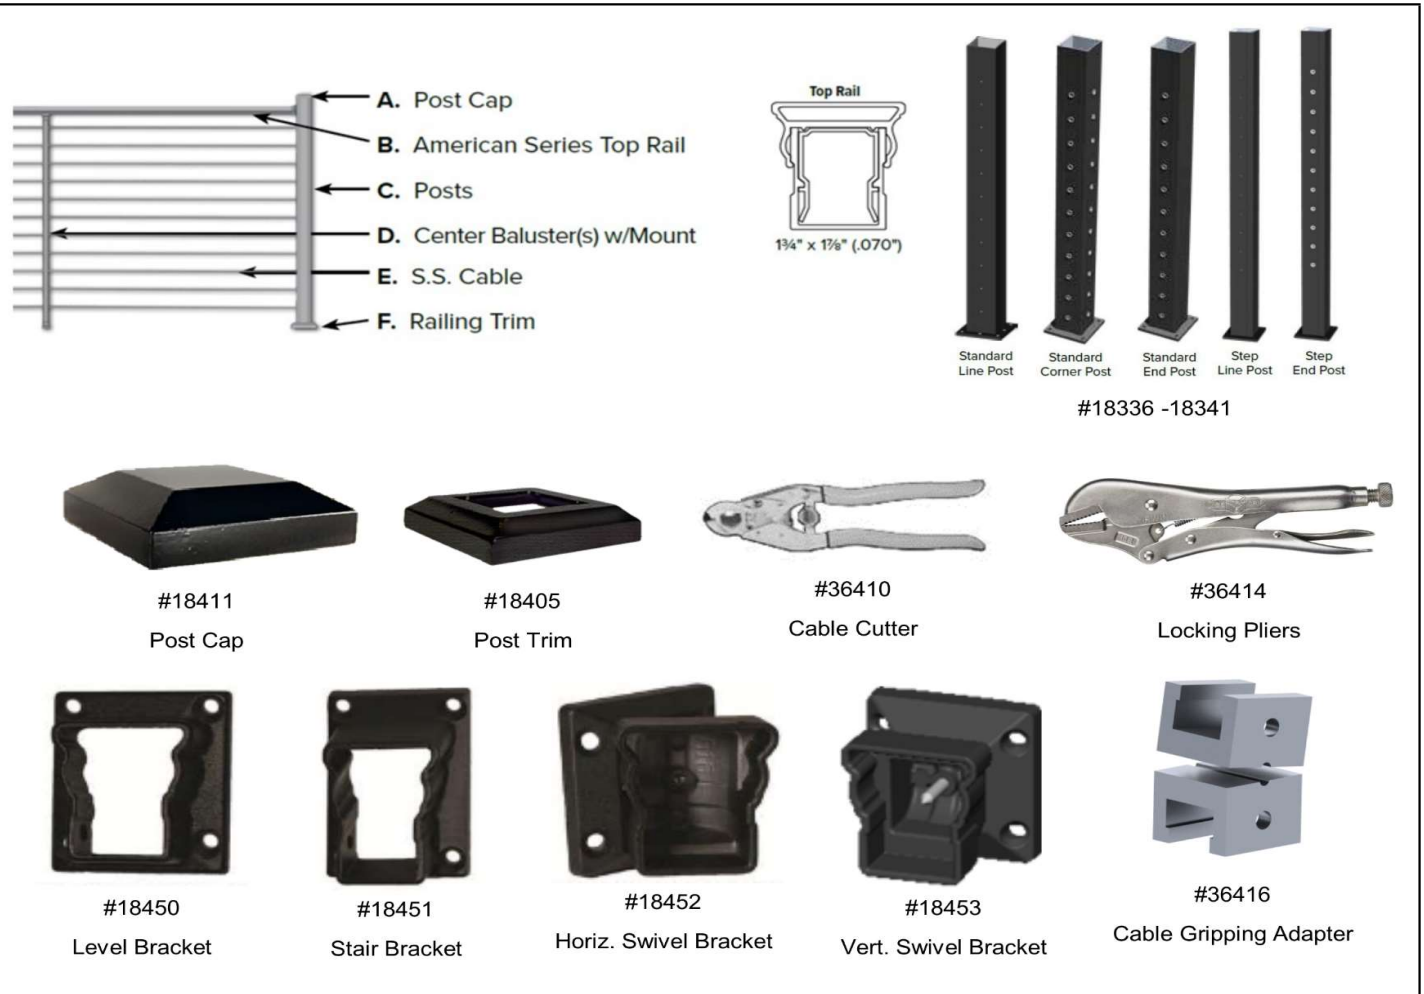

COLOR A: Textured Black (TBL), Textured Bronze (TBZ), Matte White (MWH)
COLOR B: Matte Black (MBL), Textured White (TWH), Oil Rubbed Bronze (ORB)
COLOR C: Gloss Black (GBL), Gloss White (GWH), Gloss Bronze (GBZ), Brownstone (BST), Redwood (RWD), Silver (SLV), Gloss Beige (GBG), Kona (KNA), Speckled Walnut (SPW), Hunter Green (HGR)

ITEM #	ALUMINUM RAILING LEVEL KITS	COLOR A	COLOR B	COLOR C
18084	Horizontal Cable American Level Rail Kit - 36"x6'	170.55	228.78	285.98
18085	Horizontal Cable American Level Rail Kit - 36"x8'	217.39	292.81	366.01
ITEM #	ALUMINUM RAILING STAIR KITS	COLOR A	COLOR B	COLOR C
18086	Horizontal Cable American Stair Rail Kit - 36"x6'	170.55	228.78	285.98
18087	Horizontal Cable American Stair Rail Kit - 36"x8'	217.39	292.81	366.01
ITEM #	POSTS & ACCESSORIES	COLOR A	COLOR B	COLOR C
18336	Cable Level End Post - 3 1/4"x38"	630.29	848.90	1,061.13
18337	Cable Level Corner Post - 3 1/4"x38"	630.29	848.90	1,061.13
18338	Cable Level Line Post - 3 1/4"x38"	148.64	200.19	250.24
18339	Cable Level Line Post w/Upgrade - 3 1/4"x38"	395.81	533.12	666.40
18340	Cable Stair End Post - 3 1/4"x40"	630.29	848.90	1,061.13
18341	Cable Stair Line Post - 3 1/4"x40"	188.59	217.73	272.16
18405	Cable Post Trim - 3 1/4"	27.86	29.98	37.48
18411	Post Cap - Flat - 3 1/4"	8.81	11.08	13.85
39410	Concrete - GRK Post Screw - 19/64" x 3 1/2" - Bag of 24	43.75	-	-
39417	Concrete - GRK Post Screw - 19/64" x 3 1/2" - Box of 400	729.45	-	-
39430	Wood - GRK Post Screw - 5/16" x 4" - Box of 25	26.41	-	-
39433	Wood - GRK Post Screw - 5/16" x 4" - Box of 100	88.03	-	-
39436	Wood - GRK Post Screw - 5/16" x 4" - Box of 400	294.07	-	-