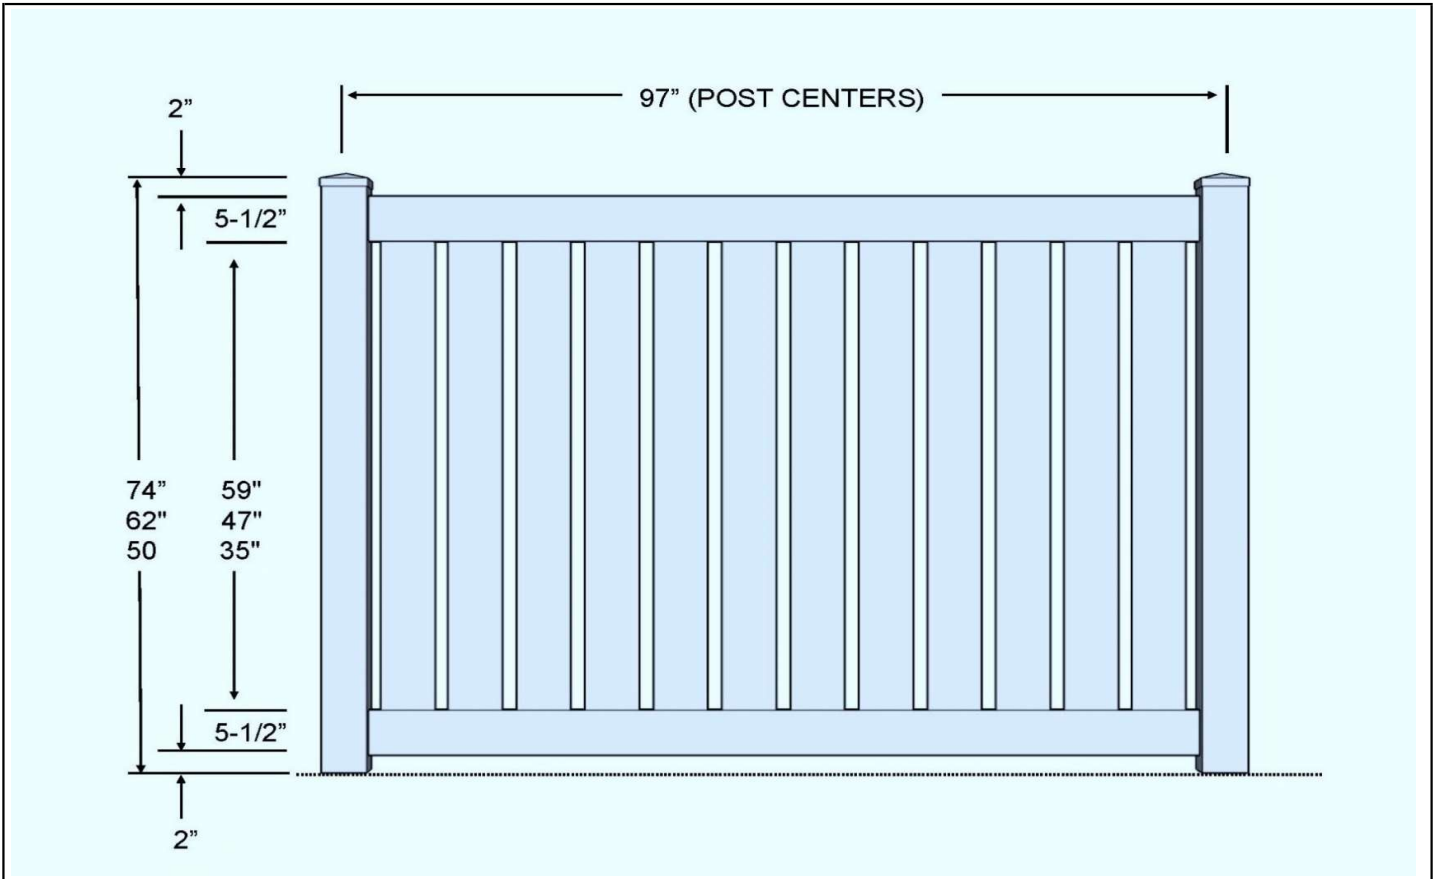

4'X8', 5'X8', 6'X8' SEMI-PRIVACY FENCE

COLORS: White (W), Almond (A)

4' JACKSON - FENCE SECTIONS & GATES		WHITE*	ALMOND*
20200	Jackson - 4'x8' - Semi Privacy Fence	193.08	212.39
34133	Jackson Gate - 4'x4' Semi-Privacy	299.98	329.98
34134	Jackson Gate - 4'x5' Semi-Privacy	346.94	381.63
4' JACKSON - POSTS		WHITE	ALMOND
57100	4' Privacy/4' Jackson Semi-Privacy - 5"x5"x78" - End Post	44.37	48.81
57101	4' Privacy/4' Jackson Semi-Privacy - 5"x5"x78" - Line Post	44.37	48.81
57102	4' Privacy/4' Jackson Semi-Privacy - 5"x5"x78" - Corner Post	44.37	48.81
51994	Blank Fence Post - 5"x5"x78"	44.37	48.81
57110	4' Privacy/4' Jackson Semi-Privacy - 5"x5"x5' - End Post	35.38	38.92
57111	4' Privacy/4' Jackson Semi-Privacy - 5"x5"x5' - Line Post	35.38	38.92
57112	4' Privacy/4' Jackson Semi-Privacy - 5"x5"x5' - Corner Post	35.38	38.92
51990	Blank Fence Post - 5"x5"x5'	35.38	38.92
5' JACKSON - FENCE SECTIONS & GATES		WHITE	ALMOND
20202	Jackson - 5'x8' - Semi Privacy Fence	264.26	290.69
34135	Jackson Gate - 5'x4' Semi-Privacy	368.62	405.48
34136	Jackson Gate - 5'x5' Semi-Privacy	438.68	482.55
5' JACKSON - POSTS		WHITE	ALMOND
57120	5' Privacy/5' Jackson Semi-Privacy - 5"x5"x9' - End Post	53.01	58.31
57121	5' Privacy/5' Jackson Semi-Privacy - 5"x5"x9' - Line Post	53.01	58.31
57122	5' Privacy/5' Jackson Semi-Privacy - 5"x5"x9' - Corner Post	53.01	58.31
51998	Blank Fence Post - 5"x5"x9'	53.01	58.31
57130	5' Privacy/5' Jackson Semi-Privacy - 5"x5"x78" - End Post	44.37	48.81
57131	5' Privacy/5' Jackson Semi-Privacy - 5"x5"x78" - Line Post	44.37	48.81
57132	5' Privacy/5' Jackson Semi-Privacy - 5"x5"x78" - Corner Post	44.37	48.81
51994	Blank Fence Post - 5"x5"x78"	44.37	48.81