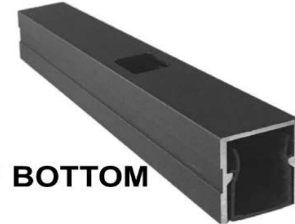

South Dakota (DELIVERY TO CERTAIN ZIP CODES RESTRICTED - CONTACT CUSTOM CRAFT FOR DETAILS)

Wisconsin (FERRY CHARGES APPLY TO 54246, 54850)

ZONE 2

All areas not listed in Zone 1 above will be shipped FOB Shipping Point and freight added.