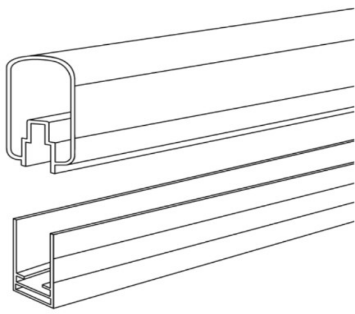

REGAL TOP & BOTTOM RAILS

17003-17009
Rails