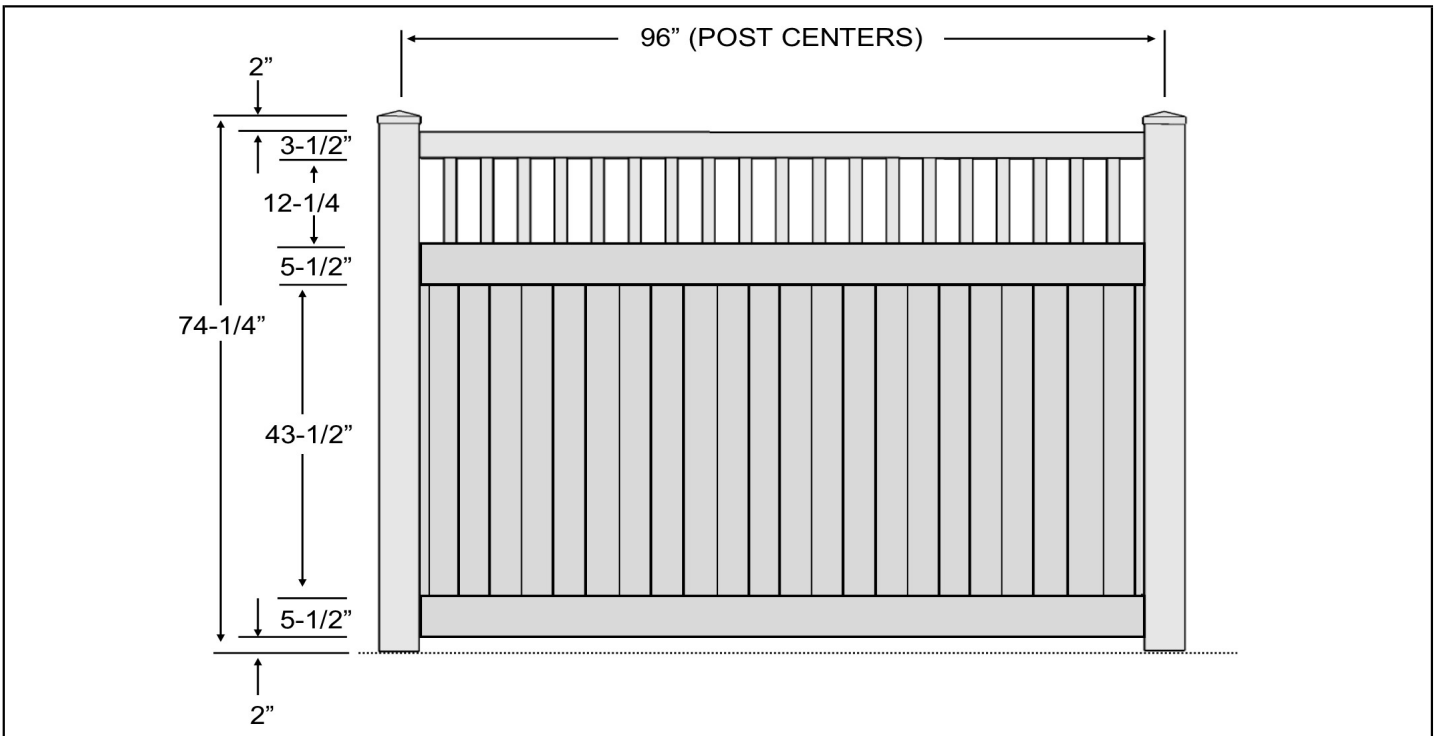

WASHINGTON 6'X8' PRIVACY FENCE

COLORS: White (W), Almond (A)

ITEM #	6' WASHINGTON PRIVACY - FENCE SECTIONS & GATES	WHITE*	ALMOND*
20290	Washington - 6'x8' - Privacy Fence with Picket Top	387.48	426.23
34220	Washington Gate - 6'x4' Picket Top Privacy	387.76	426.54
34221	Washington Gate - 6'x5' Picket Top Privacy	454.50	499.95
ITEM #	6' WASHINGTON PRIVACY POSTS	WHITE	ALMOND
57080	Jefferson/Washington (6' Tall) - 5"x5"x9' - End Post	53.01	58.31
57081	Jefferson/Washington (6' Tall) - 5"x5"x9' - Line Post	53.01	58.31
57082	Jefferson/Washington (6' Tall) - 5"x5"x9' - Corner Post	53.01	58.31
51998	Blank Fence Post - 5"x5"x9'	53.01	58.31
57090	Jefferson/Washington (6' Tall) - 5"x5"x78" - End Post	44.37	48.81
57091	Jefferson/Washington (6' Tall) - 5"x5"x78" - Line Post	44.37	48.81
57092	Jefferson/Washington (6' Tall) - 5"x5"x78" - Corner Post	44.37	48.81
51994	Blank Fence Post - 5"x5"x78"	44.37	48.81
ITEM #	ACCESSORIES	WHITE	ALMOND
31016	5" Pyramid Cap	4.84	5.32
31148	5" New England Cap	16.31	17.94
31030	5" Gothic (Spade) Cap	20.64	22.70
31147	5" Classic Cap	15.72	18.37
35603	6' Tall Gate Brace	27.73	33.27
ITEM #	HARDWARE	BLACK	ALMOND
39887	5"x5"x96" Gate Post Insert	135.39	-
35380	Keystone 1-Sided External Mount Nylon Latch	41.16	-
35382	Keystone 2-Sided External Mount Nylon Latch	68.28	-
35329	Heavy Duty Self-Close Hinge Pair	71.11	-
35405	Stainless Steel Drop Rod - 24"	65.83	-
35411	Nationwide Gate Handle With Bumper	22.02	-
39107	#8 x 3/4" - Stainless Self-Tapping U-Channel Screw - Bag of 25	4.00	-
39694	1.5 oz Vinyl Adhesive	9.61	-
39697	8 oz Vinyl Adhesive	29.16	-

*NOTE: A minimum fence order fee of $45 will be added to orders with 10 or less fence panels.