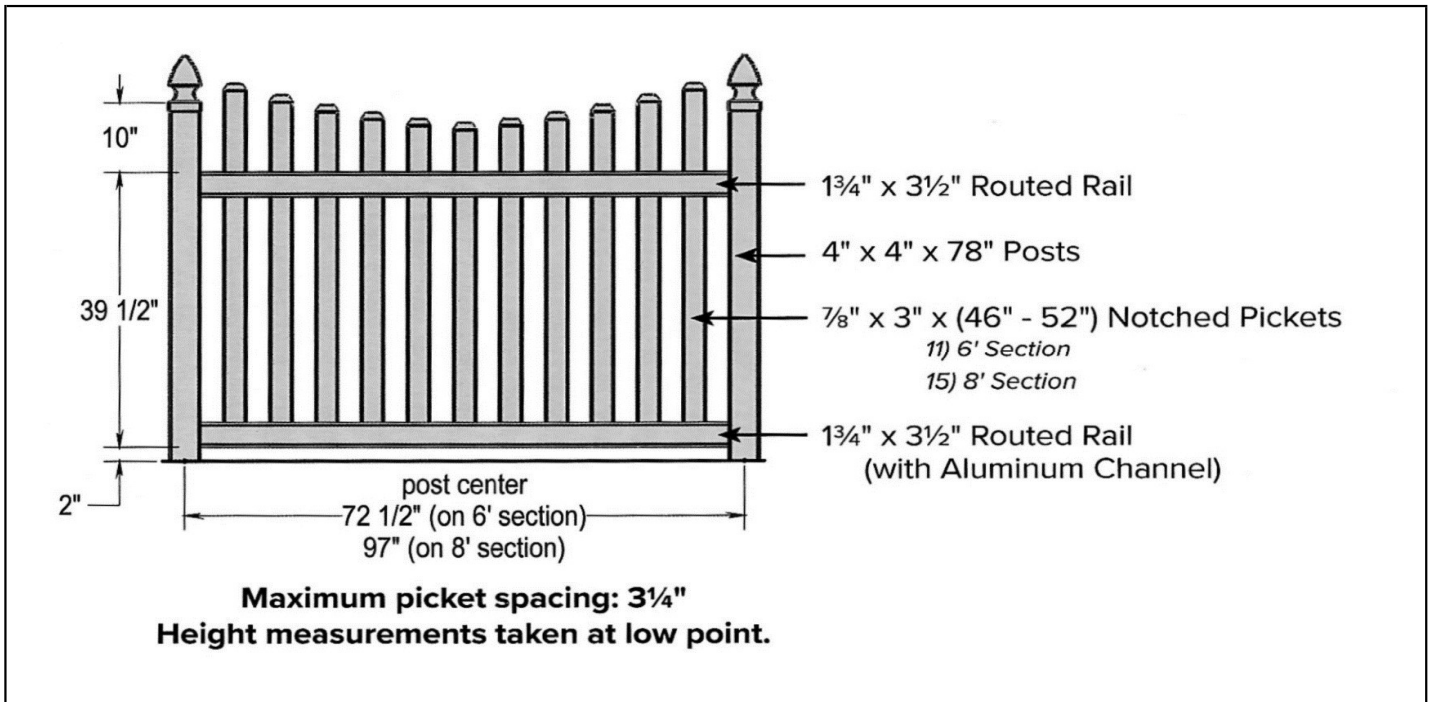

COLUMBIA CONCAVE 4'X6', 4'X8' PICKET FENCE

COLORS: White (W), Almond (A), Clay (C), (BLACK - CALL FOR PRICE)

ITEM #	4' COLUMBIA CONCAVE - FENCE SECTIONS & GATES	WHITE*	ALMOND*	CLAY*
21224	Columbia Concave Picket Fence - 4'x6'	244.95	269.45	318.44
21225	Columbia Concave Picket Fence - 4'x8'	326.58	359.25	359.25
21226	Columbia Concave Picket Gate - 3" Picket - 4'x4'	465.39	511.92	605.01
21227	Columbia Concave Picket Gate - 3" Picket - 4'x5'	511.92	563.11	665.50
ITEM #	4' COLUMBIA CONCAVE POSTS	WHITE	ALMOND	CLAY
58056	48" Columbia Concave Picket - End Post - 4"x4"x78"	54.42	59.87	70.76
58057	48" Columbia Concave Picket - Line Post - 4"x4"x78"	54.42	59.87	70.76
58058	48" Columbia Concave Picket - Corner Post - 4"x4"x78"	54.42	59.87	70.76
51810	Blank Fence Post - 4"x4"x78"	50.49	55.55	65.64
ITEM #	ACCESSORIES	WHITE	ALMOND	CLAY
31010	4" Pyramid Cap	3.74	4.40	8.42
31142	4" New England Cap	11.12	12.23	26.94
31140	4" Classic Cap	11.29	12.99	-
31029	4" Gothic (Spade) Cap	18.59	20.45	24.17
35600	4' Tall Gate Brace	23.97	28.75	-
35603	6' Tall Gate Brace	27.73	33.27	-
ITEM #	HARDWARE	BLACK	ALMOND	CLAY
39870	4"x4"x72" Gate Post Insert	147.06	-	-
35380	Keystone 1-Sided External Mount Nylon Latch	41.16	-	-
35382	Keystone 2-Sided External Mount Nylon Latch	68.28	-	-
35315	Nationwide Self-Close Adjustable Hinge Pair (4' Tall Gates)	72.13	-	-
35405	Stainless Steel Drop Rod - 24"	65.83	-	-
39694	1.5 oz Vinyl Adhesive	9.61	-	-
39697	8 oz Vinyl Adhesive	29.16	-	-

*NOTE: A minimum fence order fee of $45 will be added to orders with 10 or less fence panels.