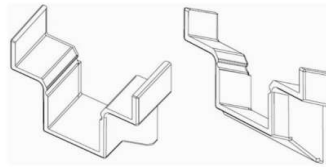

#18927
Stair Bracket