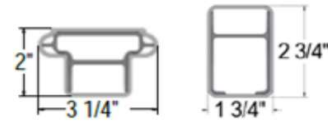

Maximum Baluster Spacing: 3 3/4".

Boxed section includes: top & bottom rails with aluminum inserts, balusters, mounting brackets with screws, and installation guide.

Posts, caps and trim sold separately.