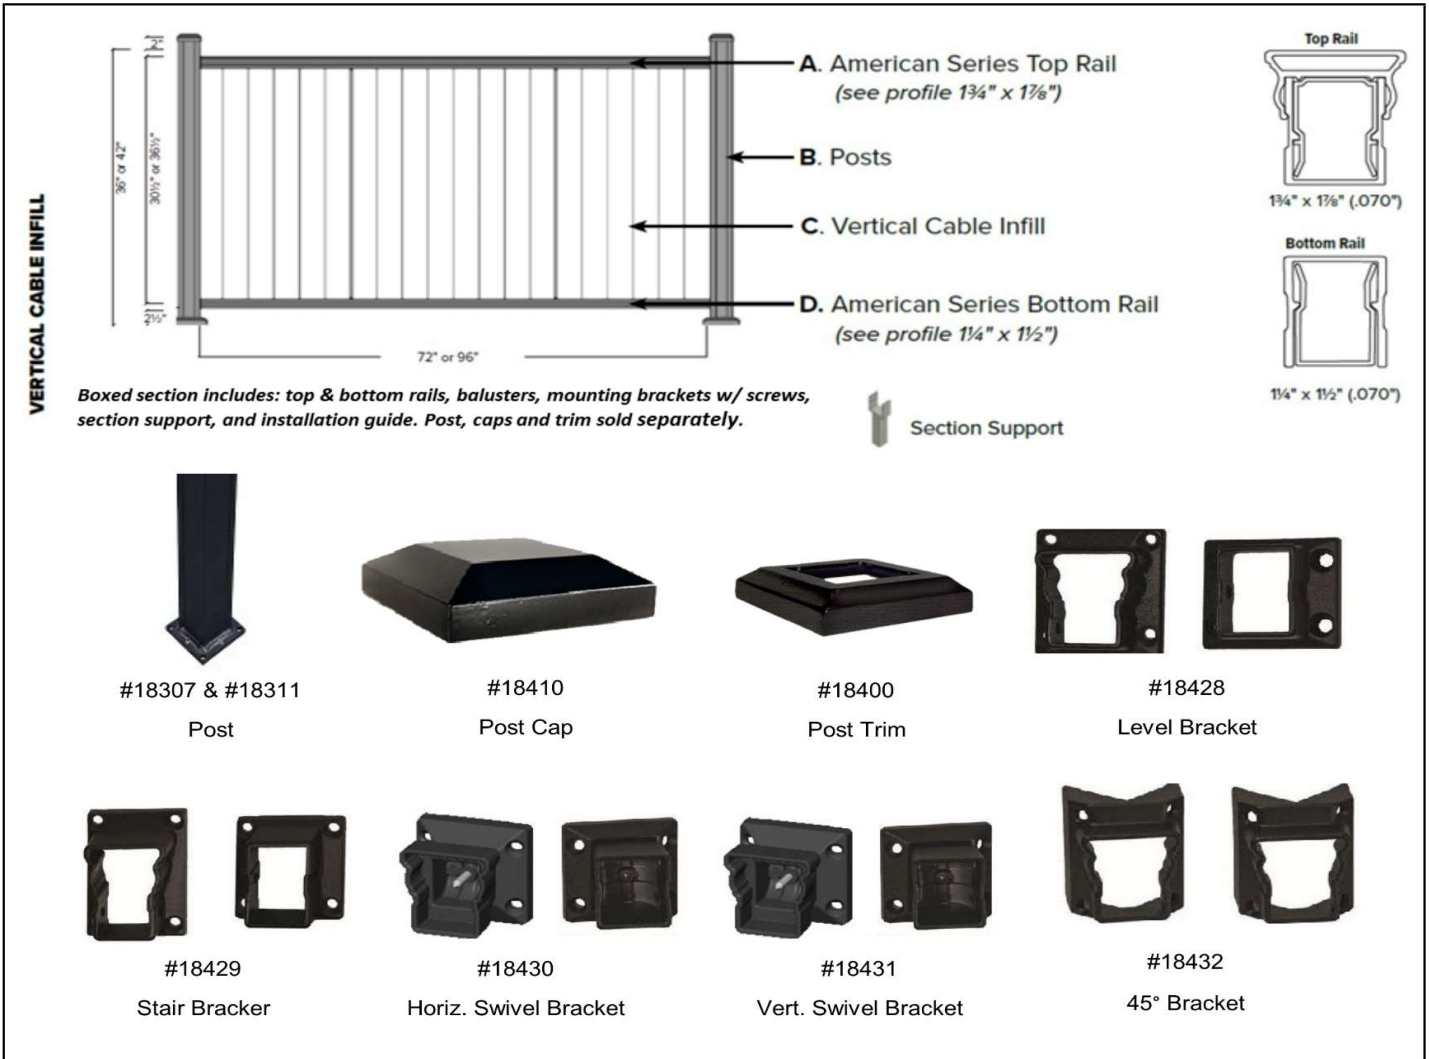

COLOR A: Textured Black (TBL), Textured Bronze (TBZ), Matte White (MWH)
COLOR B: Matte Black (MBL), Textured White (TWH), Oil Rubbed Bronze (ORB)
COLOR C: Gloss Black (GBL), Gloss White (GWH), Gloss Bronze (GBZ), Brownstone (BST), Redwood (RWD), Silver (SLV), Gloss Beige (GBG), Kona (KNA), Speckled Walnut (SPW), Hunter Green (HGR)

ITEM #	ALUMINUM RAILING LEVEL KITS	COLOR A	COLOR B	COLOR C
18110	Vertical Cable - American Level Rail Kit - 36"x6'	418.02	563.00	703.75
18112	Vertical Cable - American Level Rail Kit - 36"x8'	557.37	750.71	938.39
ITEM #	ALUMINUM RAILING STAIR KITS	COLOR A	COLOR B	COLOR C
18115	Vertical Cable - American Stair Rail Kit - 36"x6'	418.02	563.00	703.75
18117	Vertical Cable - American Stair Rail Kit - 36"x8'	557.37	750.71	938.39
ITEM #	POSTS & ACCESSORIES	COLOR A	COLOR B	COLOR C
18307	Residential Post w/Plate - 2 1/2" x 38"	100.63	135.55	169.44
18311	HD Post w/Plate - 2 1/2" x 44"	125.35	168.85	211.06
18323	Porch Post Wrap (4 Piece) - 4"x108"	437.04	437.04	546.30
18324	Porch Post Wrap (4 Piece) - 6"x108"	463.27	463.27	579.08
18400	Post Trim - 2 1/2"	15.92	20.03	25.03
18407	Post Trim (2 Piece) - 4"	48.70	48.70	60.88
18408	Post Trim (2 Piece) - 6"	56.81	56.81	71.01
18410	Post Cap - Flat - 2 1/2"	7.98	10.04	12.55
39410	Concrete - GRK Post Screw - 19/64" x 3 1/2" - Bag of 24	43.75	-	-
39417	Concrete - GRK Post Screw - 19/64" x 3 1/2" - Box of 400	729.45	-	-
39430	Wood - GRK Post Screw - 5/16"x 4" - Box of 25	26.41	-	-