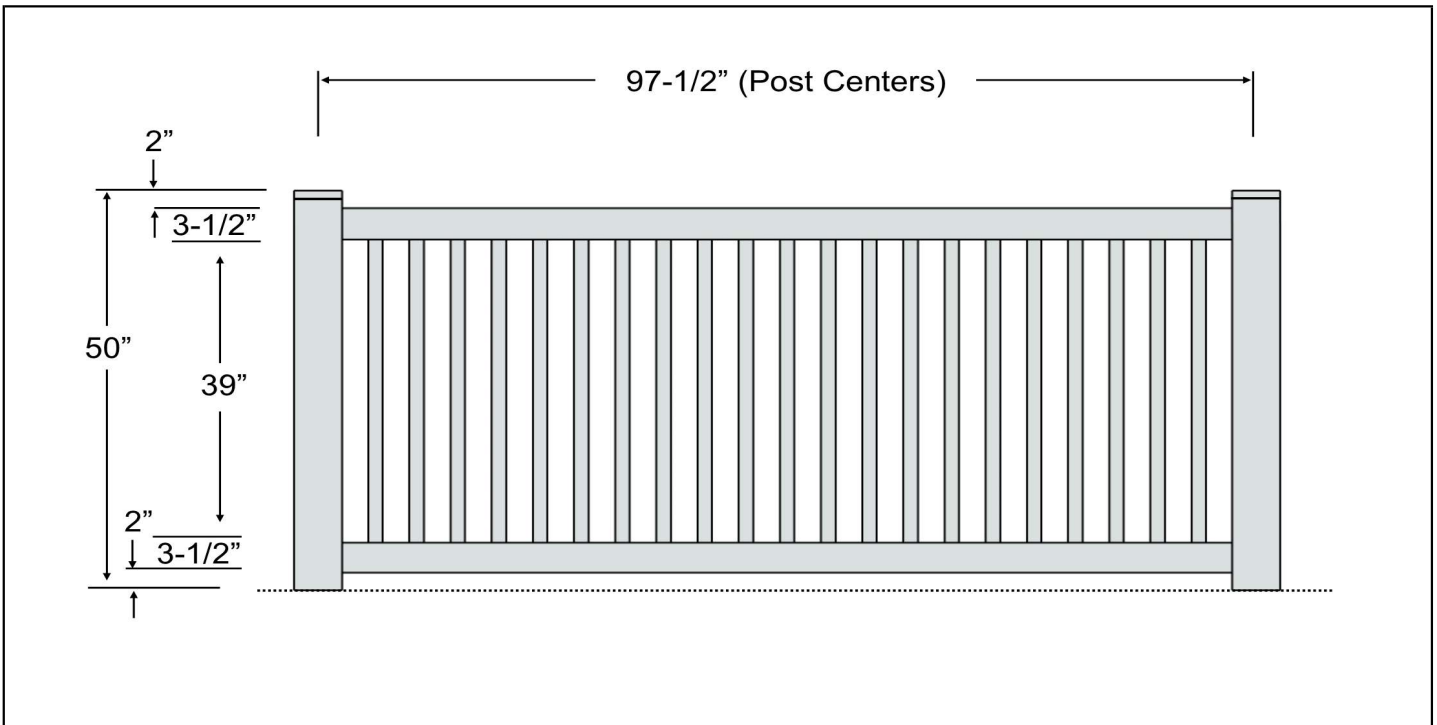

COLORS: White (W), Almond (A)

4' VICTORIAN PICKET - FENCE SECTIONS & GATES		WHITE*	ALMOND*
20299	Victorian - 4'x8' - Picket Fence	201.07	221.18
35050	Victorian Picket Gate - 4'x4'	282.05	310.26
35051	Victorian Picket Gate - 4'x5'	321.91	354.10
4' VICTORIAN PICKET POSTS		WHITE	ALMOND
57060	Stratford/Victorian (4' Tall) - 5"x5"x78" - End Post	44.37	48.81
57061	Stratford/Victorian (4' Tall) - 5"x5"x78" - Line Post	44.37	48.81
57062	Stratford/Victorian (4' Tall) - 5"x5"x78" - Corner Post	44.37	48.81
51994	Blank Fence Post - 5"x5"x78"	44.37	48.81
57070	Stratford/Victorian (4' Tall) - 5"x5"x5' - End Post	35.38	38.92
57071	Stratford/Victorian (4' Tall) - 5"x5"x5' - Line Post	35.38	38.92
57072	Stratford/Victorian (4' Tall) - 5"x5"x5' - Corner Post	35.38	38.92
51990	Blank Fence Post - 5"x5"x5'	35.38	38.92
ACCESSORIES		WHITE	ALMOND
31016	5" Pyramid Cap	4.84	5.32
31148	5" New England Cap	16.31	17.94
31030	5" Gothic (Spade) Cap	20.64	22.70
31147	5" Classic Cap	15.72	18.37
35600	4' Tall Gate Brace	23.97	28.75
35603	6' Tall Gate Brace	27.73	33.27
HARDWARE		BLACK	ALMOND
39887	5"x5"x96" Gate Post Insert	135.39	-
35380	Keystone 1-Sided External Mount Nylon Latch	41.16	-
35382	Keystone 2-Sided External Mount Nylon Latch	68.28	-
35315	Nationwide Self-Close Adjustable Hinge Pair (4' Tall Gates)	72.13	-
35405	Stainless Steel Drop Rod - 24"	65.83	-
39694	1.5 oz Vinyl Adhesive	9.61	-
39697	8 oz Vinyl Adhesive	29.16	-

*NOTE: A minimum fence order fee of $45 will be added to orders with 10 or less fence panels.