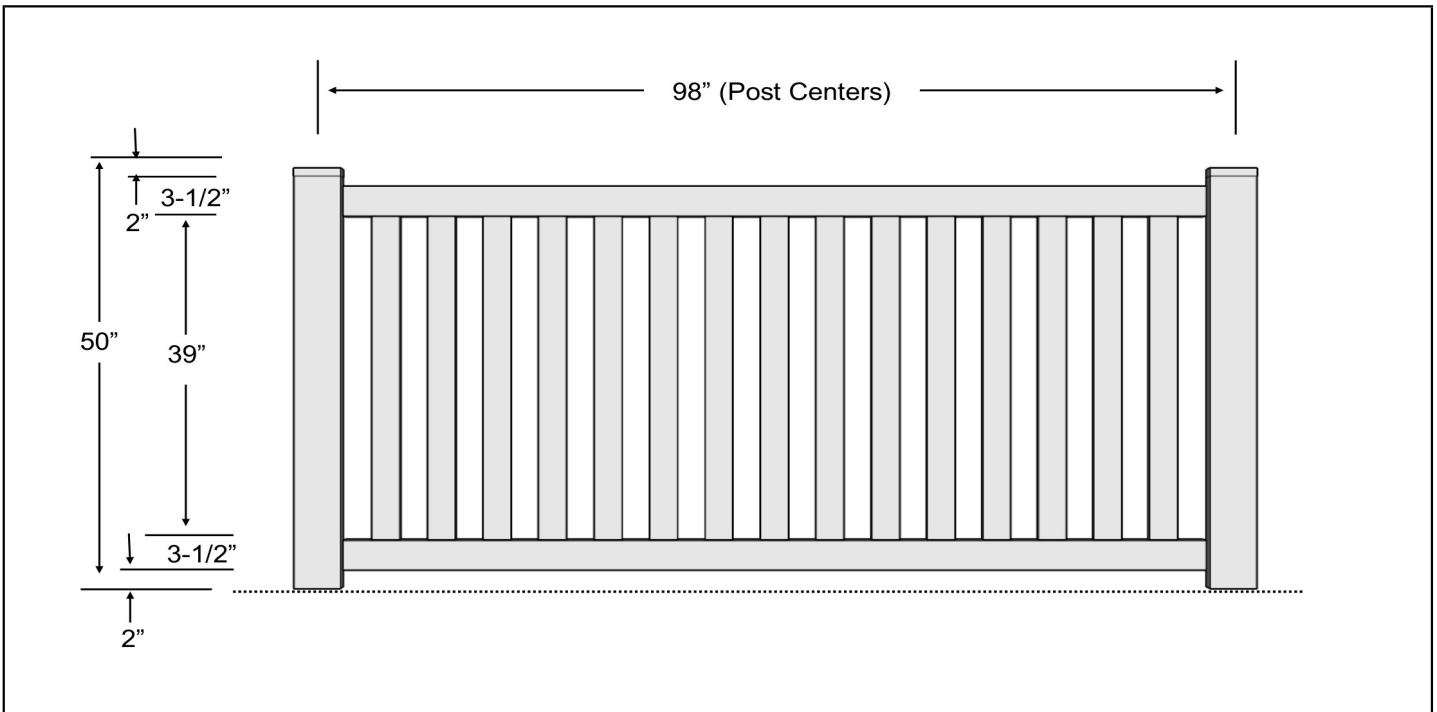

COLORS: White (W), Almond (A)

4' STRATFORD PICKET - FENCE SECTIONS & GATES		WHITE*	ALMOND*
20278	Stratford - 4'x8' Picket Fence (2" Picket Space)	231.83	255.01
34208	Stratford Gate - 4'x4' Picket (2" Spacing)	306.34	336.97
34209	Stratford Gate - 4'x5' Picket (2" Spacing)	344.48	378.93
4' STRATFORD PICKET POSTS		WHITE	ALMOND
57060	Stratford/Victorian (4' Tall) - 5"x5"x78" - End Post	44.37	48.81
57061	Stratford/Victorian (4' Tall) - 5"x5"x78" - Line Post	44.37	48.81
57062	Stratford/Victorian (4' Tall) - 5"x5"x78" - Corner Post	44.37	48.81
51994	Blank Fence Post - 5"x5"x78"	44.37	48.81
57070	Stratford/Victorian (4' Tall) - 5"x5"x5' - End Post	35.38	38.92
57071	Stratford/Victorian (4' Tall) - 5"x5"x5' - Line Post	35.38	38.92
57072	Stratford/Victorian (4' Tall) - 5"x5"x5' - Corner Post	35.38	38.92
51990	Blank Fence Post - 5"x5"x5'	35.38	38.92
ACCESSORIES		WHITE	ALMOND
31016	5" Pyramid Cap	4.84	5.32
31148	5" New England Cap	16.31	17.94
31030	5" Gothic (Spade) Cap	20.64	22.70
31147	5" Classic Cap	15.72	18.37
35600	4' Tall Gate Brace	23.97	28.75
35603	6' Tall Gate Brace	27.73	33.27
HARDWARE		BLACK	ALMOND
39887	5"x5"x96" Gate Post Insert	135.39	-
35380	Keystone 1-Sided External Mount Nylon Latch	41.16	-
35382	Keystone 2-Sided External Mount Nylon Latch	68.28	-
35315	Nationwide Self-Close Adjustable Hinge Pair (4' Tall Gates)	72.13	-
35405	Stainless Steel Drop Rod - 24"	65.83	-
39694	1.5 oz Vinyl Adhesive	9.61	-
39697	8 oz Vinyl Adhesive	29.16	-

*NOTE: A minimum fence order fee of $45 will be added to orders with 10 or less fence panels.