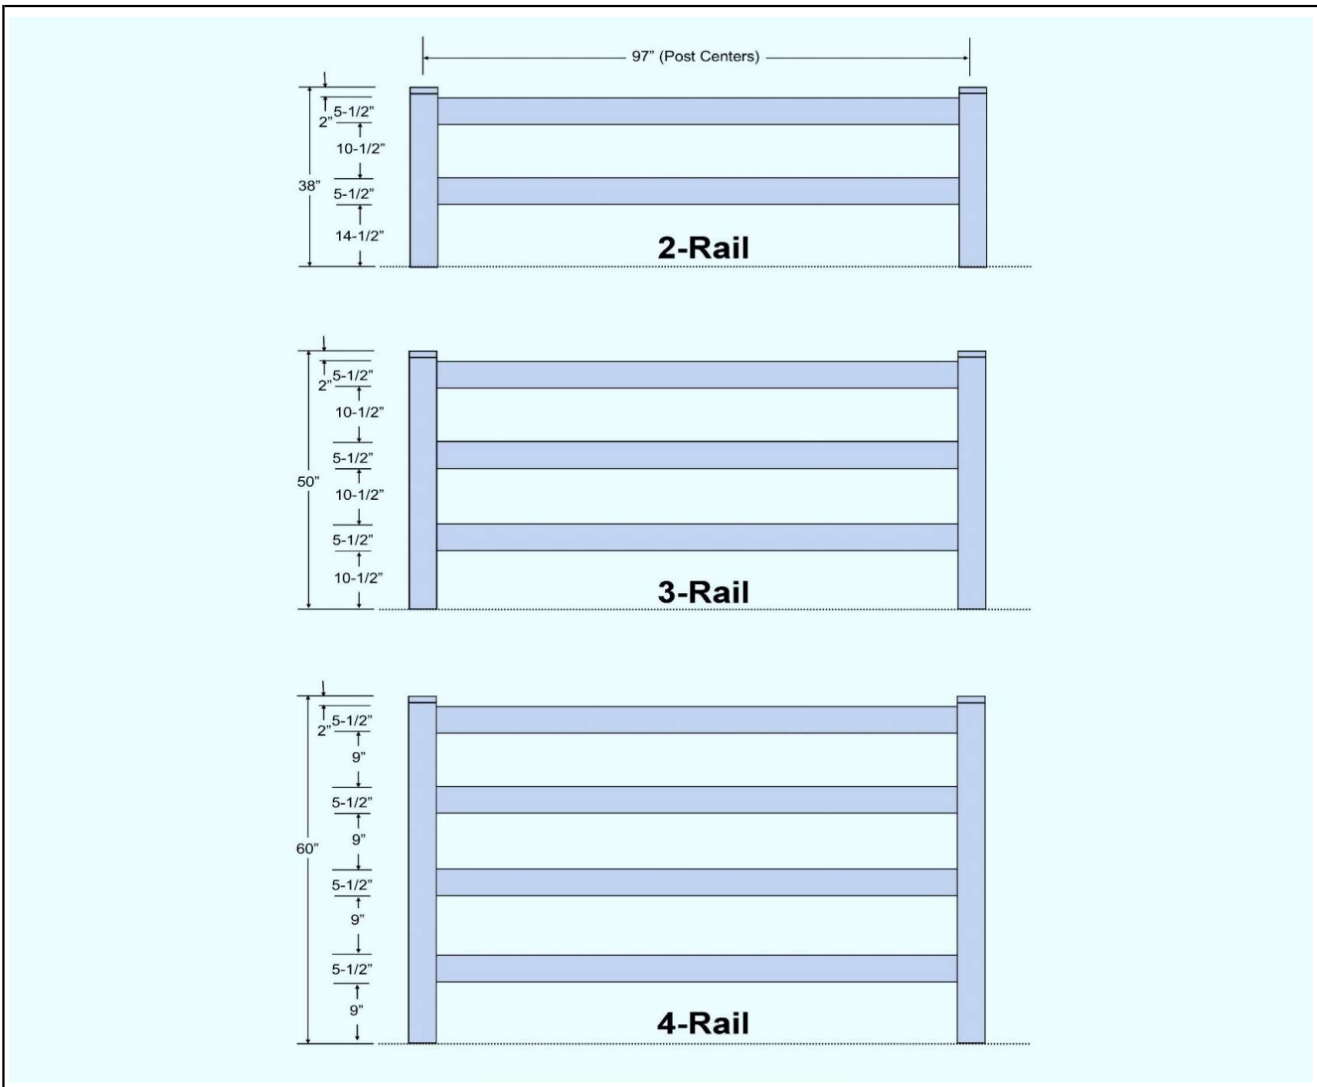

RANCH RAIL 2, 3, 4 RAIL FENCE

COLORS: White (W)

ITEM #	RAILS	WHITE*
60147	Ranch Rail - 1½" x 5½" x 95" - Ribbed - No Notch	23.89
60155	Ranch Rails - 1½ x 5½ x 16' - Notched - CUSTOMER PICK-UP ONLY	47.72
ITEM #	2 RAIL RANCH RAIL POSTS	WHITE
56276	Ranch - 5"x5"x78" - 2-Rail End Post	44.37
56277	Ranch - 5"x5"x78" - 2-Rail Line Post	44.37
56278	Ranch - 5"x5"x78" - 2-Rail Corner Post	44.37
51994	Blank Fence Post - 5"x5"x78"	44.37
56279	Ranch - 5"x5"x5' - 2-Rail End Post	35.38
56280	Ranch - 5"x5"x5' - 2-Rail Line Post	35.38
56281	Ranch - 5"x5"x5' - 2-Rail Corner Post	35.38
51990	Blank Fence Post - 5"x5"x5'	35.38
ITEM #	3 RAIL RANCH RAIL POSTS	WHITE
56282	Ranch - 5"x5"x78" - 3-Rail End Post	44.37
56283	Ranch - 5"x5"x78" - 3-Rail Line Post	44.37
56284	Ranch - 5"x5"x78" - 3-Rail Corner Post	44.37
51994	Blank Fence Post - 5"x5"x78"	44.37
56285	Ranch - 5"x5"x5' - 3-Rail End Post	35.38
56286	Ranch - 5"x5"x5' - 3-Rail Line Post	35.38
56287	Ranch - 5"x5"x5' - 3-Rail Corner Post	35.38
51990	Blank Fence Post - 5"x5"x5'	35.38