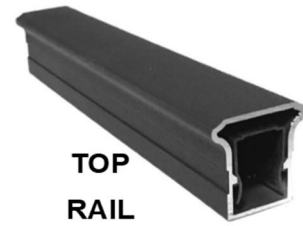

# Riverside Privacy Wall Posts

2026 Price

\*\*Infill not included: Works with wood, deckboards, or ask about our vinyl infill options\*\*

ITEM #	POSTS AND INSERTS	List Price
41208-MB	Riverside End Surface Mount Post - 3"x3-7/8"x72¼" - Matte Black	200.83
41209-MB	Riverside Line Surface Mount Post - 3"x3-7/8"x72¼" - Matte Black	204.42
41210-MB	Riverside Corner Surface Mount Post - 3"x3-7/8"x72¼" - Matte Black	230.65
41240	Riverside PVC Post Insert - Black (For wood or deckboard installation)	46.88
41235	Riverside 1/2" Spacer Kit Wood (24 pack)	22.11
41230	Riverside Top and Bottom Rail Set - Matte Black	162.63

# ADVANTAGE SQUARE BALUSTER RAILING

2026 Price Book

*Boxed section includes: top & bottom rails, balusters, mounting brackets w/ screws, section support, and installation guide. Post, caps and trim sold separately.*