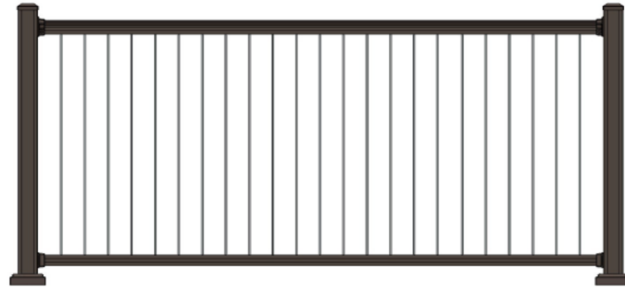

# ADVANTAGE VERTIROD RAILING

2026 Price Book

**TOP RAIL**

#15428 & #15433  
Post Kit (Post, Cap & Trim)

#15610  
Level Bracket

#15613  
Stair Bracket

#15616  
Universal Swivel Bracket

#15630  
Drink Rail Bracket Kit