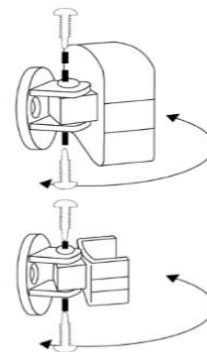

17540 - Side Mount Bracket

17594 - Side Mount  
Support Leg

17561 - Post Bracket

17541 - Side Mount Corner Bracket

17562 - Universal Swivel Bracket

17300  
Rubber Blocks

17590  
Touch-up Pen

17700, 17710 & 17720  
Gate Kit