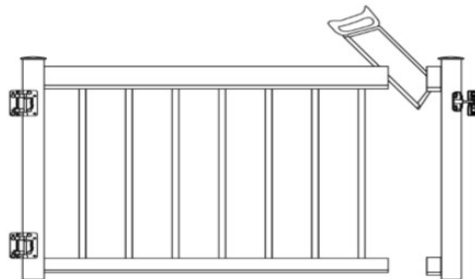

17540 - Side Mount Bracket

17594 - Side Mount  
Support Leg

17561 - Post Bracket

17541 - Side Mount Corner Bracket

17562 - Universal Swivel Bracket

17300  
Rubber Blocks

17590  
Touch-up Pen

17700, 17710 & 17720  
Gate Kit