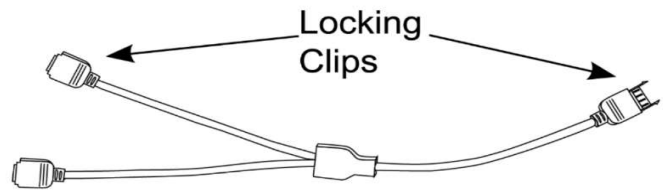

17564 - Universal Stair  
Bracket

REGAL LED LIGHTING

**17910**  
LED Control Pack

**17900**  
LED Strip

**17911**  
Patch Cord

**17912**  
Splitter Cord

**17302**  
Clear Vinyl Insert

**17581 & 17586**  
Clear Spacers