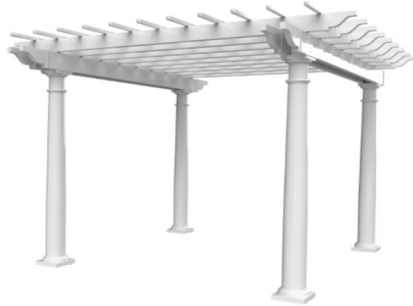

# 31146  
Classic New England Cap

#33021  
4" New England Trim

#33023  
Classic Trim

#33027  
6" New England Trim

#39917  
Post Mount

COLORS: White (W), Almond/Standstone (A), Khaki/Adobe (K), Black (B)

ITEM # POST SLEEVES AND MOUNTS		W	A	K	B
53452	4"x4"x39" Vinyl Post Sleeve	23.40	30.81	-	47.72
53467	4"x4"x45" Vinyl Post Sleeve	28.77	37.85	-	-
39917	4"x36/42" Galvanized Angle Wizard Post Mount (for vinyl post sleeves)	78.01	-	-	-
39919	5"x36/42" Galvanized Angle Wizard Post Mount (for vinyl post sleeves)	78.01	-	-	-
39410	Concrete - GRK Post Screw - 19/64" x 3 1/2" - Bag of 24	58.75	-	-	-
39439	Wood Pro Screw - 5/16"x 4" - Box of 25	17.47	-	-	-
39442	Wood Pro Screw - 5/16"x 4" - Box of 250	131.08	-	-	-
ITEM # PORCH POST SLEEVES		W	A	K	B
53541	4"x4"x108" Vinyl Post Sleeve	56.88	62.57	-	88.89
53652	5"x5"x108" Vinyl Post Sleeve	64.42	70.86	-	-
ITEM # POST WRAPS		W	A	K	B
55037	Vinyl Post Wrap 4"x4"x108" - 4- Piece	164.10	195.97	195.97	-
55038	Vinyl Post Wrap 4"x4"x120" - 4-Piece - OVERSIZED	164.10	195.97	195.97	-
55044	Vinyl Post Wrap 6"x6"x108" - 4-Piece	202.54	261.19	261.19	-
55045	Vinyl Post Wrap 6"x6"x120" - 4-Piece - OVERSIZED	202.54	261.19	261.19	-
ITEM # STRUCTURAL PORCH POST		W	A	K	B
55020	5"x5"x108" Plain (Square) Structural Vinyl Post	389.55	-	-	-
ITEM # CAPS, TRIMS, ACCESSORIES		W	A	K	B
31010	4" Pyramid Cap	3.74	4.40	-	-
31016	5" Pyramid Cap	4.84	5.32	-	-
31030	5" Gothic (Spade) Cap	23.22	22.70	-	-
31142	4" New England Cap	11.12	12.23	-	-
31146	5" Classic New England Cap	13.04	15.00	-	-
31148	5" New England Cap	16.31	17.94	-	-
33021	4" New England Post Trim	7.46	8.17	-	-
33025	5" New England Post Trim	13.85	15.24	-	-
33027	6" New England Post Trim	35.89	39.48	-	-
33809	4"-6 1/2" Adj. Classic Post Wrap Trim (4-Piece)	23.37	43.75	45.70	-
36218	5/8" Hole Plug - Bag of 50	19.00	21.50	-	28.00
36225	1" Hole Plug - Bag of 25	17.75	20.00	-	-
ITEM # LINEALS		W	A	K	B
60266	Vinyl Rail - 1 3/4" x 3 1/2" x 96" (Rd. Corner)	-	-	-	82.11
60335	Vinyl Rail - 2"x3 1/2"x96"	67.73	78.23	-	-