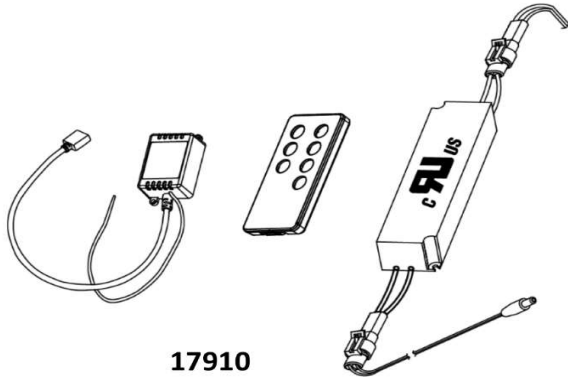

REGAL LED LIGHTING

17910
LED Control Pack