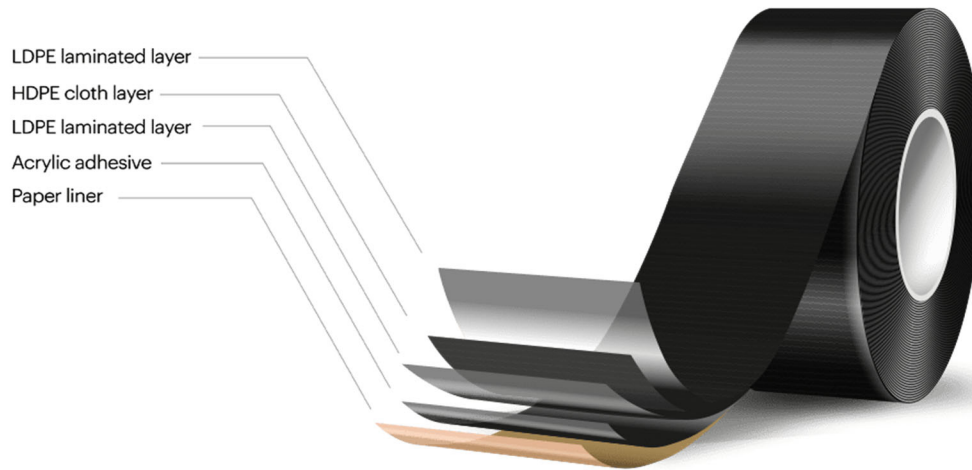

ITEM #	G-TAPE	EACH	BOX	BOX QTY	SKID	SKID QTY
03035-2	3035 Black G-Tape 2" x 65'	$ 25.59	$ 729.32	30	$ 53,892.54	78
03035-4	3035 Black G-Tape 4" x 65'	$ 51.16	$ 874.84	18	$ 53,871.48	65
03040-6	3040 Black G-Tape 6" x 65'	$ 77.06	$ 924.72	12	N/A	N/A
03040-9	3040 Black G-Tape 9" x 65'	$ 115.60	$ 693.60	12	N/A	N/A
03040-12	3040 Black G-Tape 12" x 65'	$ 186.22	$ 1,117.32	6	N/A	N/A