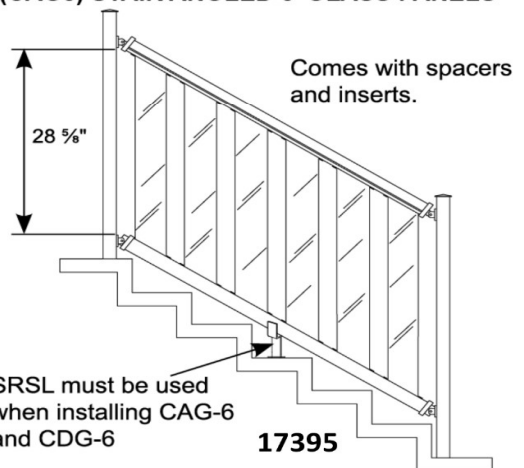

**17133-17180**  
Pickets

**17224-17266 &  
17306-17366**  
Glass Panels

**(CDG6) HORIZONTAL 7 1/4" GLASS PANELS**

**17390**  
Level Glass Pickets

**(CAG6) STAIR ANGLED 6" GLASS PANELS**

**17395**  
Stair Glass Pickets