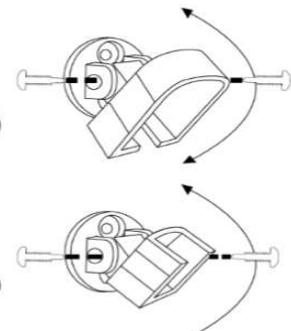

17540 - Side Mount Bracket

17594 - Side Mount  
Support Leg

17561 - Post Bracket

17541 - Side Mount Corner Bracket

17562 - Universal Swivel Bracket

17300  
Rubber Blocks

17590  
Touch-up Pen

17700, 17710 & 17720  
Gate Kit