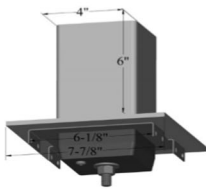

Shown with Tapered Round Post

6" Square Plain

8" Tapered Round

#87150  
Square Column Mount

#87141  
Beam Mount

#87142  
Round Column Mount

#33030  
Tapered Column  
Trim Set

#33029  
Federal Trim