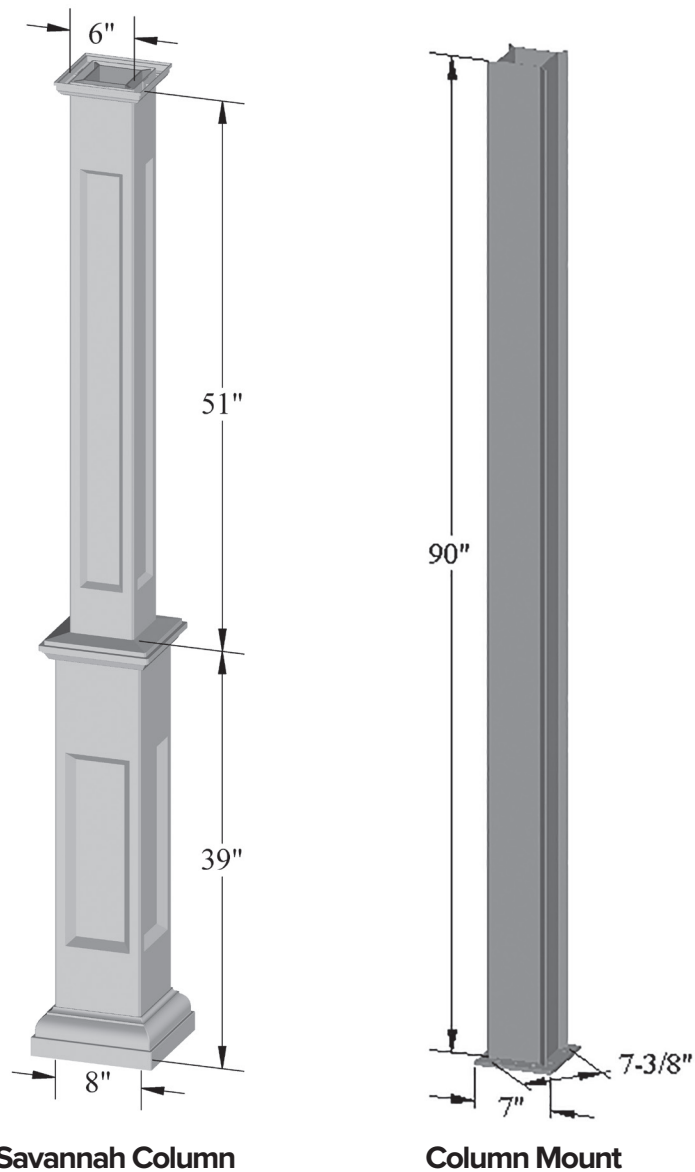

Savannah Column

Column Mount

SAVANNAH COLUMN / ACCESSORIES