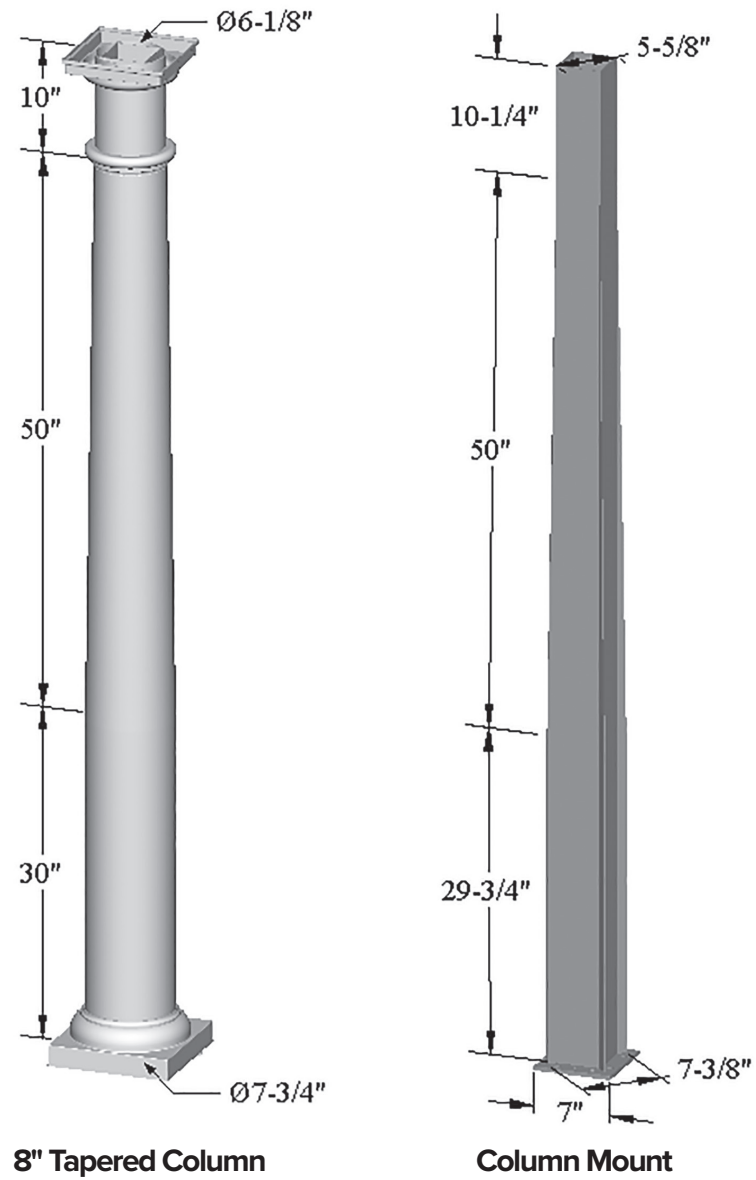

8" TAPERED COLUMN / ACCESSORIES

8" Tapered Column

Column Mount

Part No.	8" Tapered Vinyl Pergola Column	Qty.	White: 01	Almond: 03	Clay: 04	Black: 07
766038090-**	8" x 90" Tapered Pergola Column	25	$308.78ea.	$339.66ea.	$401.41ea.	n/a
766058000-**	8" Rd. Tapered Column Trim Set	25	$136.62ea.	$150.28ea.	$177.61ea.	n/a
766068000-**	8" Rd. Column Beam Mount Assembly	25	$177.83ea.	$195.61ea.	$231.18ea.	n/a

Part No.	8" Rd. Tapered Vinyl Pergola Column Mount	Qty.	List
766098000-**	8" Rd. Tapered Pergola Column Mount	25	n/a

Column Mounts do not include Fasteners!