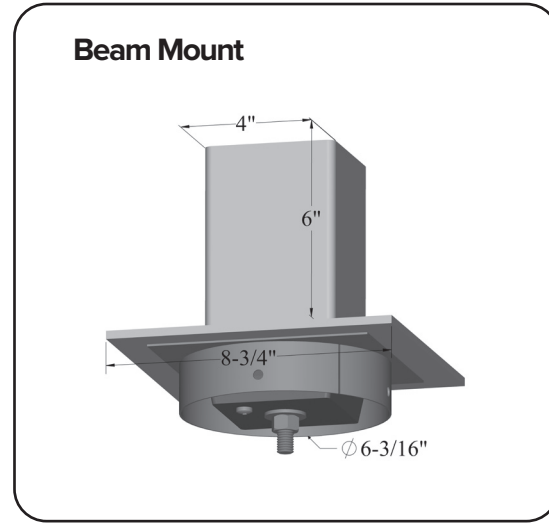

8" TAPERED COLUMN / ACCESSORIES

8" Tapered Column

Column Mount

Part No.	8" Tapered Vinyl Pergola Column	Qty.	White: 01	Almond: 03	Clay: 04	Black: 07
766038090-**	8" x 90" Tapered Pergola Column	25	$308.78ea.	$339.66ea.	$401.41ea.	n/a
766058000-**	8" Rd. Tapered Column Trim Set	25	$136.62ea.	$150.28ea.	$177.61ea.	n/a
766068000-**	8" Rd. Column Beam Mount Assembly	25	$177.83ea.	$195.61ea.	$231.18ea.	n/a

Part No.	8" Rd. Tapered Vinyl Pergola Column Mount	Qty.	List
766098000-**	8" Rd. Tapered Pergola Column Mount	25	n/a

Column Mounts do not include Fasteners!