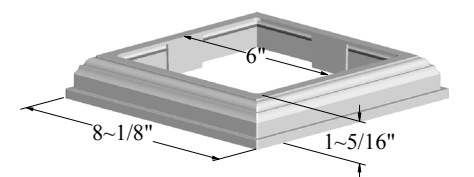

6" Classic Trim