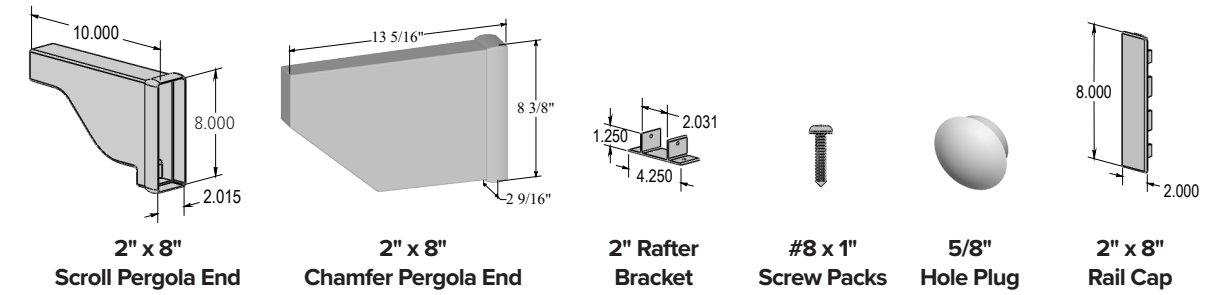

2" X 8" HOLLOW RAIL ACCESSORIES

Part No.	Vinyl Pergola Ends	Qty.	White: 01	Almond: 03	Clay: 04	Black: 07
718008000-**	2" x 8" Scroll Pergola End	12	$41.44ea.	$45.58ea.	$53.87ea.	$60.09ea.
718008003-**	2" x 8" Chamfer Pergola End	20	$41.44ea.	$45.58ea.	n/a	$60.09ea.

Part No.	Aluminum Rafter Brackets	Qty.	White: 01	Almond: 03	Clay: 04	Black: 07
719020000-**	2" Aluminum Rafter Brackets	200	$5.66ea.	$6.23ea.	$7.36ea.	$8.21ea.

Part No.	Screw Packs	Qty.	White: 01	Almond: 03	Clay: 04	Black: 07
782508100-**	#8 X 1" Screw (25/Pk)	1	$5.71pk.	$6.12pk.	$6.12pk.	$6.12pk.

Part No.	Rail Caps	Qty.	White: 01	Almond: 03	Clay: 04	Black: 07
718208100-**	2" x 8" Rail Cap	240	$9.95ea.	$10.95ea.	$12.94ea.	$14.43ea.