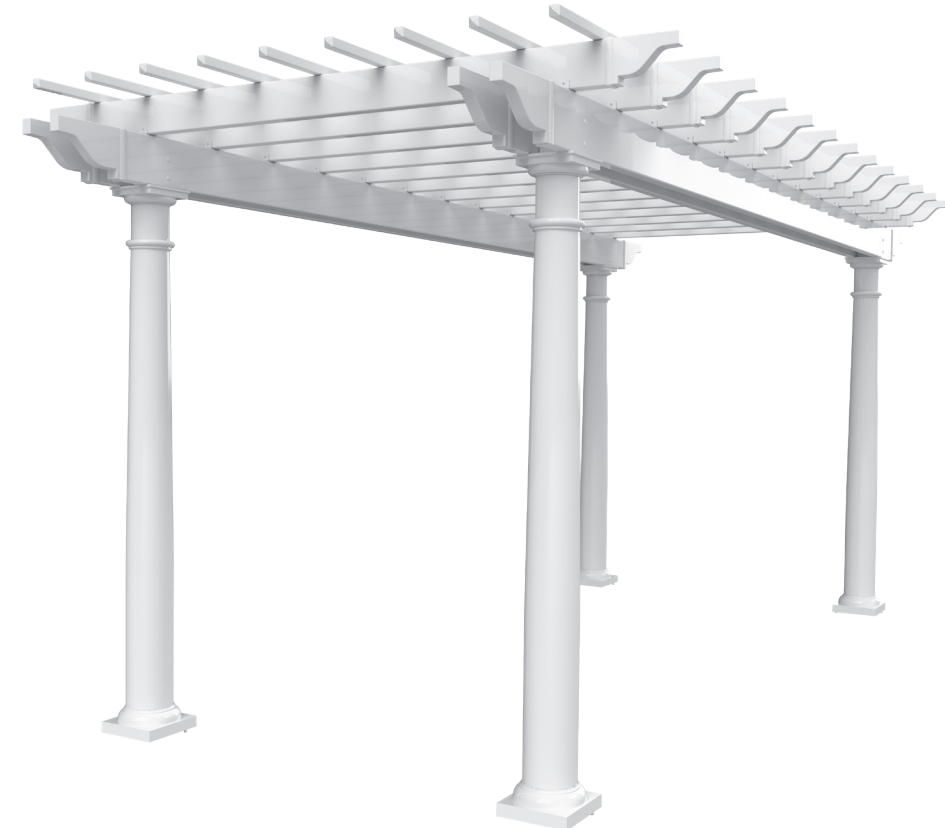

What is a Pergola?

A pergola is an outdoor structure comprised of wood, vinyl or aluminum and used to define an outdoor space with select variations of shade or privacy. Pergolas are also a practical solution for protecting a homeowner's outdoor space from direct contact with the elements.

Part No.	Special Vinyl Pergola	Qty.	White: 01	Almond: 03	Clay: 04	Black: 07
700000000-**	Special Size/Option Pergola		Call	Call	Call	Call

8' X 12' VINYL PERGOLA KIT

KIT CONSISTS OF:

- (4) Pergola Columns (6" Square, 8" Square, 8" or 10" Tapered, Savannah)
- (4) Column Trim Sets
- (4) Beam Mount Assemblies
- (4) Column Mounts
- (10) 2" x 6" x 8' Hollow Rafters
- (10) 2" x 6" x 8' Aluminum Rafter Supports
- (20) 2" x 6" Pergola Ends
- (4) 2" x 8" x 12' Hollow Beams
- (4) 2" x 8" x 12' Aluminum Beam Supports
- (8) 2" x 8" Pergola Ends
- (40) 2" Alum. Rafter Brackets
- (7) Packs of 25 - #8 x 1" Screws (for Rafter Brackets)
- (9) 13' Shade Covers (1½" Sq., 1¾" Sq., ⅞" x 3")
- (18) Shade Cover Caps
- (4) Packs of 25 - Screws (Size varies based on shade cover chosen)

This Price is for the Kit with the options listed above. For any other variations refer to Special Size/Option Pergola on Page 9.

8' X 16' VINYL PERGOLA KIT

KIT CONSISTS OF:

- (4) Pergola Columns (6" Square, 8" Square, 8" or 10" Tapered, Savannah)
- (4) Column Trim Sets
- (4) Beam Mount Assemblies
- (4) Column Mounts
- (13) 2" x 6" x 8' Hollow Rafters
- (13) 2" x 6" x 8' Alum. Rafter Supports
- (26) 2" x 6" Pergola Ends
- (4) 2" x 8" x 16' Hollow Beams
- (4) 2" x 8" x 16' Alum. Beam Supports
- (8) 2" x 8" Pergola Ends
- (52) 2" Alum. Rafter Brackets
- (9) Packs of 25 - #8 x 1" Screws (for Rafter Brackets)
- (18) 9' Shade Covers (1½" Sq., 1¾" Sq., ⅞" x 3")
- (18) Shade Cover Caps
- (5) Packs of 25 - Screws (Size varies based on shade cover chosen)