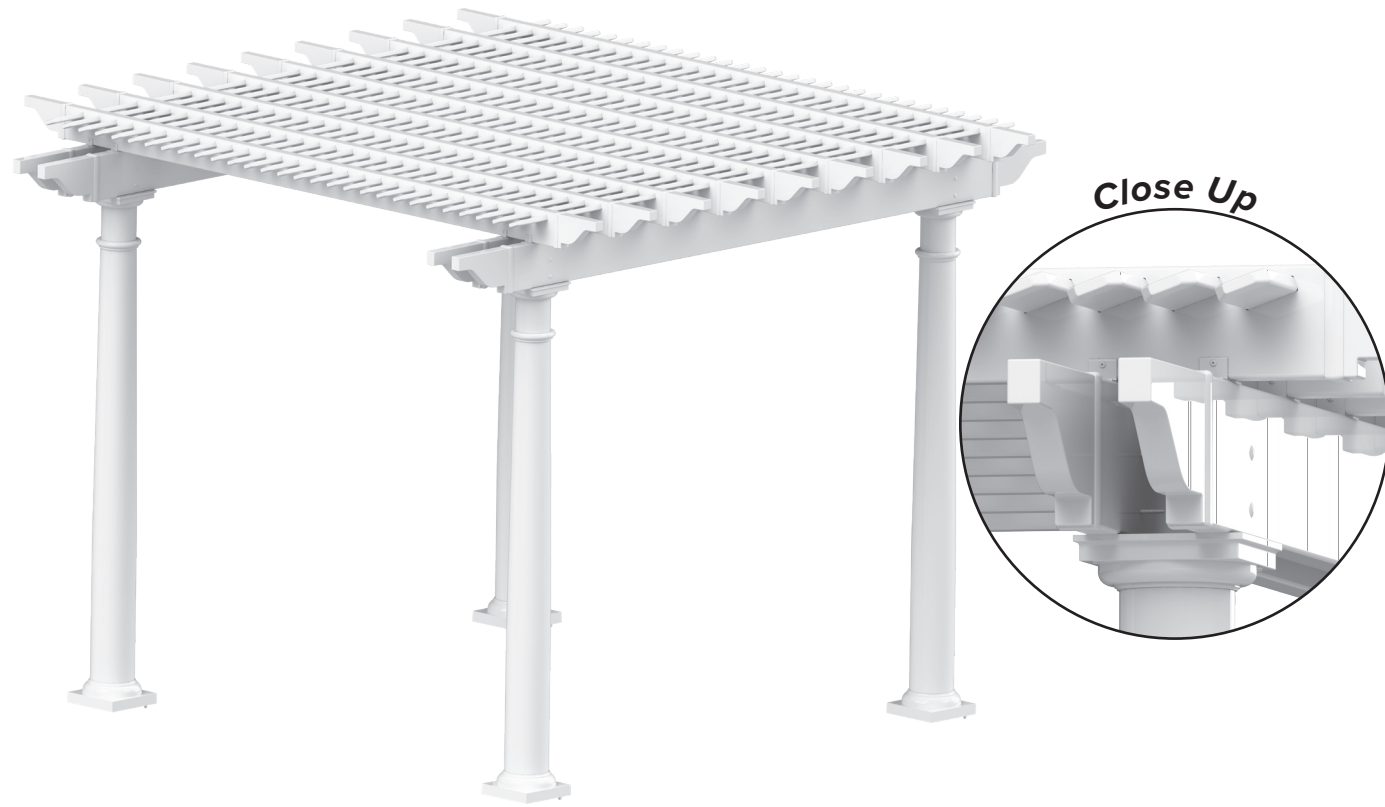

12' X 12' VINYL LOUVERED ROOF PERGOLA KIT

KIT CONSISTS OF:

- (4) Pergola Columns (6" Square, 8" Square, 8" or 10" Tapered, Savannah)
- (4) Column Trim Sets
- (4) Beam Mount Assemblies
- (4) Column Mounts
- (10) 2" x 6" x 12' Hollow Rafters
- (10) 2" x 6" x 12' Alum. Rafter Supports
- (20) 2" x 6" Pergola Ends
- (4) 2" x 8" x 12' Hollow Beams
- (4) 2" x 8" x 12' Alum. Beam Supports
- (8) 2" x 8" Pergola Ends
- (40) 2" Alum. Rafter Brackets
- (7) Packs of 25 - #8 x 1" Screws (for Rafter Brackets)
- (33) 7/8" x 3" x 13' Shade Covers
- (66) Shade Cover Caps
- (4) Packs of 25 - Screws (Size varies based on shade cover chosen)

*Black kits only available with 6" or 8" Square Pergola Columns.

Part No.	Louvered Roof Vinyl Pergola Kit	Qty.	White: 01	Almond: 03	Clay: 04	Black: 07
700701212-**	12' x 12' Kit w/6" Sq, 8" Sq, or 8" Tapered Cols.		$7227.65ea.	$7741.58ea.	$8761.27ea.	$9562.19ea.
709701212-**	12' x 12' Kit w/10" Tapered or Savannah Columns		$7552.88ea.	$8089.95ea.	$9155.52ea.	n/a