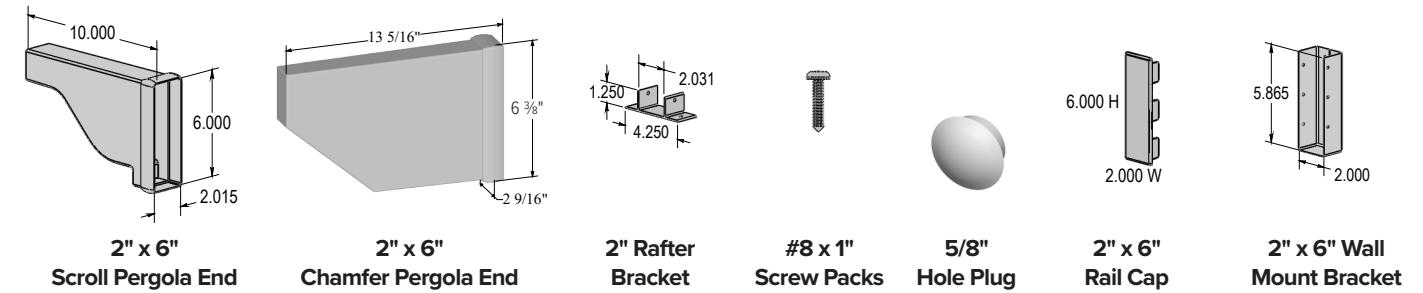

2" X 6" HOLLOW RAIL ACCESSORIES

Part No.	Vinyl Pergola Ends	Qty.	White: 01	Almond: 03	Clay: 04	Black: 07
718006000-**	2" x 6" Scroll Pergola End	24	$33.58 ea.	36.938 ea.	43.654ea.	48.691ea.
718006003-**	2" x 6" Chamfer Pergola End	28	$33.58ea.	36.938 ea.	43.654ea.	48.691ea.

Part No.	Aluminum Rafter Brackets	Qty.	White: 01	Almond: 03	Clay: 04	Black: 07
719020000-**	2" Aluminum Rafter Brackets	200	$5.66ea.	$6.23ea.	$7.36ea.	$8.21ea.

Part No.	Screw Packs	Qty.	White: 01	Almond: 03	Clay: 04	Black: 07
782508100-**	#8 X 1" Screw (25/Pk)	1	$5.71pk.	$6.12pk.	$6.12pk.	$6.12pk.

Part No.	Rail Caps	Qty.	White: 01	Almond: 03	Clay: 04	Black: 07
718206300-**	2" x 6" Hollow Rail Cap	150	$4.93ea.	$5.42ea.	$6.41ea.	$7.15ea.

Part No.	Wall Mount Brackets	Qty.	White: 01	Almond: 03	Clay: 04	Black: 07
718406000-**	2" x 6" SS Wall Mount Bracket	80	$24.96ea.	$27.46ea.	$32.45ea.	$36.19ea.

Part No.	Vinyl Pergola Coupler	Qty.	White: 01	Almond: 03	Clay: 04	Black: 07
718506000-**	2" x 6" Pergola Coupler	24	$10.45ea.	n/a	n/a	$15.15ea.