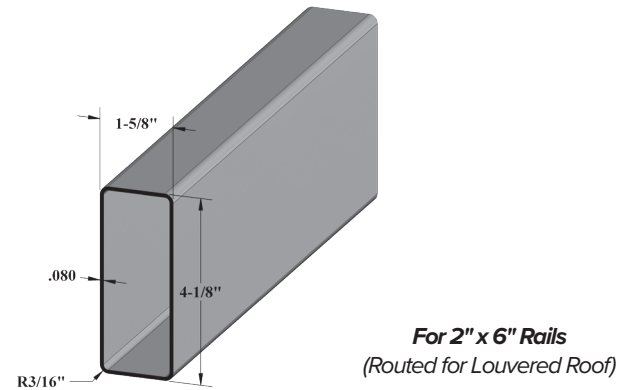

2" X 6" ALUM. LOUVERED ROOF RAFTER SUPPORT

Part No.	2" x 6" Louvered Roof Rafter Support	Qty.	List
711006708-00	2" x 6" x 8' Louvered Roof Rafter Support		$64.17ea.
711006709-00	2" x 6" x 9' Louvered Roof Rafter Support		$72.19ea.
711006710-00	2" x 6" x 10' Louvered Roof Rafter Support		$80.21ea.
711006711-00	2" x 6" x 11' Louvered Roof Rafter Support		$88.23ea.
711006712-00	2" x 6" x 12' Louvered Roof Rafter Support		$96.24ea.
711006713-00	2" x 6" x 13' Louvered Roof Rafter Support		$104.27ea.
711006714-00	2" x 6" x 14' Louvered Roof Rafter Support		$112.29ea.
711006715-00	2" x 6" x 15' Louvered Roof Rafter Support		$120.33ea.
711006716-00	2" x 6" x 16' Louvered Roof Rafter Support		$128.34ea.

Part No.	2" x 6" Louvered Support (Skid)	Qty.	List
656261437-**	2" x 6" x 12' Louvered Roof Rafter Support	48	n/a
656261917-**	2" x 6" x 16' Louvered Roof Rafter Support	48	n/a

Pergola Louvered Support may vary up to 1/4" less than stated length