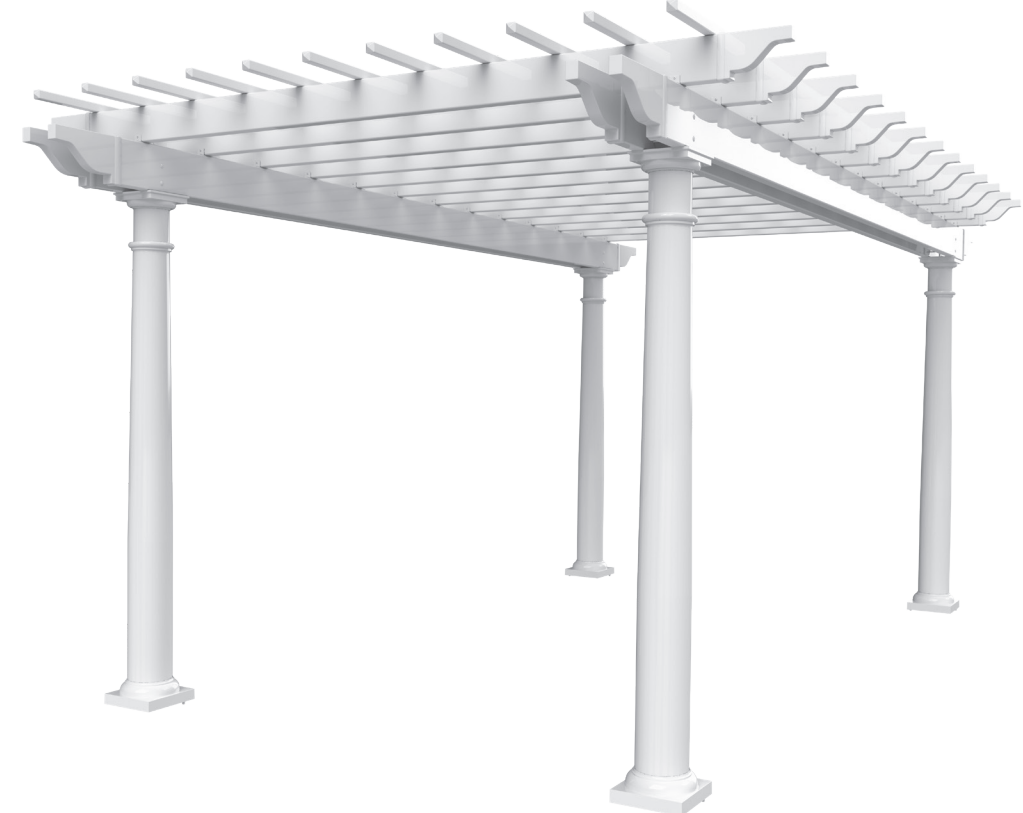

This Price is for the Kit with the options listed above. For any other variations refer to Special Size/Option Pergola on Page 9.

10' X 12' VINYL PERGOLA KIT

KIT CONSISTS OF:

- (4) Pergola Columns (6" Square, 8" Square, 8" or 10" Tapered, Savannah)
- (4) Column Trim Sets
- (4) Beam Mount Assemblies
- (4) Column Mounts
- (10) 2" x 6" x 10' Hollow Rafters
- (10) 2" x 6" x 10' Alum. Rafter Supports
- (20) 2" x 6" Pergola Ends
- (4) 2" x 8" x 12' Hollow Beams
- (4) 2" x 8" x 12' Alum. Beam Supports
- (8) 2" x 8" Pergola Ends
- (40) 2" Alum. Rafter Brackets
- (7) Packs of 25 - #8 x 1" Screws (for Rafter Brackets)
- (11) 13' Shade Covers (1½" Sq., 1¾" Sq., ⅞" x 3")
- (22) Shade Cover Caps
- (5) Packs of 25 - Screws (Size varies based on shade cover chosen)

This Price is for the Kit with the options listed above. For any other variations refer to Special Size/Option Pergola on Page 9.

10' X 16' VINYL PERGOLA KIT

KIT CONSISTS OF:

- (4) Pergola Columns (6" Square, 8" Square, 8" or 10" Tapered, Savannah)
- (4) Column Trim Sets
- (4) Beam Mount Assemblies
- (4) Column Mounts
- (13) 2" x 6" x 10' Hollow Rafters
- (13) 2" x 6" x 10' Alum. Rafter Supports
- (26) 2" x 6" Pergola Ends
- (4) 2" x 8" x 16' Hollow Beams
- (4) 2" x 8" x 16' Alum. Beam Supports
- (8) 2" x 8" Pergola Ends
- (52) 2" Alum. Rafter Brackets
- (9) Packs of 25 - #8 x 1" Screws (for Rafter Brackets)
- (22) 9' Shade Covers (1½" Sq., 1¾" Sq., ⅞" x 3")
- (22) Shade Cover Caps
- (6) Packs of 25 - Screws (Size varies based on shade cover chosen)