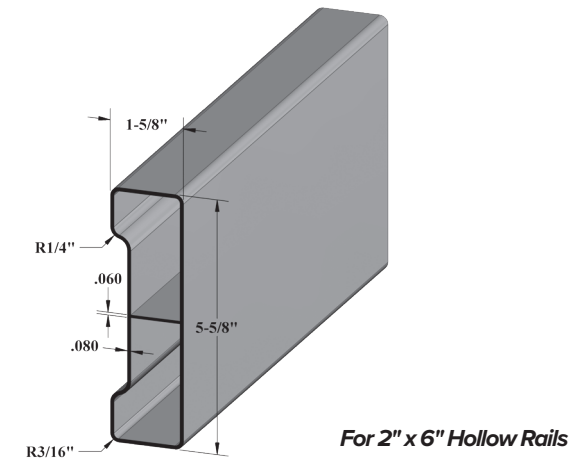

2" X 6" ALUMINUM RAFTER SUPPORT

Part No.	2" x 6" Rafter Support	Qty.	List
711006008-00	2" x 6" x 8' Pergola Rafter Support		$111.38ea.
711006009-00	2" x 6" x 9' Pergola Rafter Support		$125.30ea.
711006010-00	2" x 6" x 10' Pergola Rafter Support		$139.22ea.
711006011-00	2" x 6" x 11' Pergola Rafter Support		$153.15ea.
711006012-00	2" x 6" x 12' Pergola Rafter Support		$167.07ea.
711006013-00	2" x 6" x 13' Pergola Rafter Support		$180.99ea.
711006014-00	2" x 6" x 14' Pergola Rafter Support		$194.91ea.
711006015-00	2" x 6" x 15' Pergola Rafter Support		$208.83ea.
711006016-00	2" x 6" x 16' Pergola Rafter Support		$222.75ea.
711006017-00	2" x 6" x 17' Pergola Rafter Support		$236.67ea.
711006018-00	2" x 6" x 18' Pergola Rafter Support		$250.60ea.
711006019-00	2" x 8" x 19' Pergola Rafter Support		$264.52ea.
711006020-00	2" x 6" x 20' Pergola Rafter Support		$278.44ea.

Part No.	2" x 6" Rafter Support (Skid)	Qty.	List
656261430-**	2" x 6" x 12' Pergola Rafter Support	30	n/a
656261910-**	2" x 6" x 16' Pergola Rafter Support	30	n/a
656262390-**	2" x 6" x 20' Pergola Rafter Support	30	n/a

Pergola Rafter Support may vary up to 1/4" less than stated length