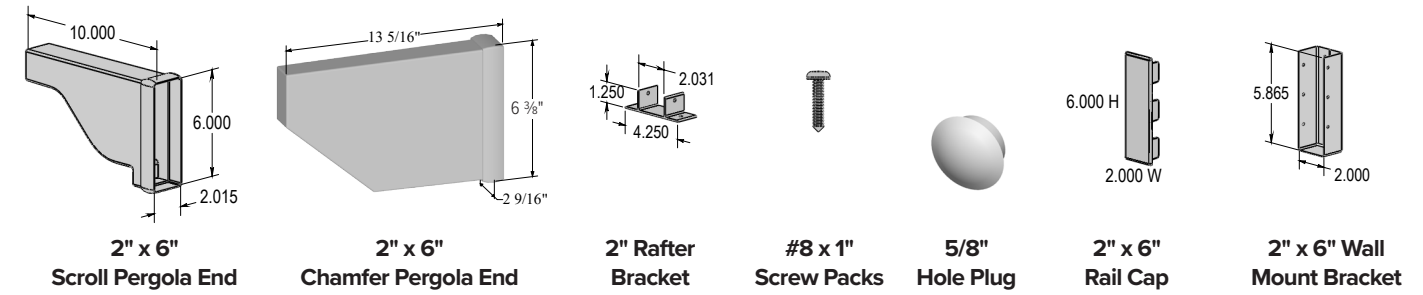

2" X 6" HOLLOW LOUVERED ROOF RAIL ACCESSORIES

Part No.	Vinyl Pergola Ends	Qty.	White: 01	Almond: 03	Clay: 04	Black: 07
718006000-**	2" x 6" Scroll Pergola End	24	$33.58ea.	$36.94ea.	$43.65ea.	$48.69ea.
718006003-**	2" x 6" Chamfer Pergola End	28	$33.58ea.	$36.94ea.	$43.65ea.	$48.69ea.

Part No.	Aluminum Rafter Brackets	Qty.	White: 01	Almond: 03	Clay: 04	Black: 07
719020000-**	2" Aluminum Rafter Brackets	200	$5.66ea.	$6.23ea.	$7.36ea.	$8.21ea.

Part No.	Screw Packs	Qty.	White: 01	Almond: 03	Clay: 04	Black: 07
782508100-**	#8 X 1" Screw (25/Pk)	1	$5.71pk.	$6.12pk.	$6.12pk.	$6.12pk.

Part No.	Rail Caps	Qty.	White: 01	Almond: 03	Clay: 04	Black: 07
718206300-**	2" x 6" Hollow Rail Cap	150	$4.93ea.	$5.42ea.	$6.41ea.	$7.15ea.

Part No.	Wall Mount Brackets	Qty.	White: 01	Almond: 03	Clay: 04	Black: 07
718406000-**	2" x 6" SS Wall Mount Bracket	80	$24.96ea.	$27.46ea.	$32.45ea.	$36.19ea.

Part No.	Vinyl Pergola Coupler	Qty.	White: 01	Almond: 03	Clay: 04	Black: 07
718506000-**	2" x 6" Pergola Coupler	24	$10.45ea.	n/a	n/a	$15.15ea.