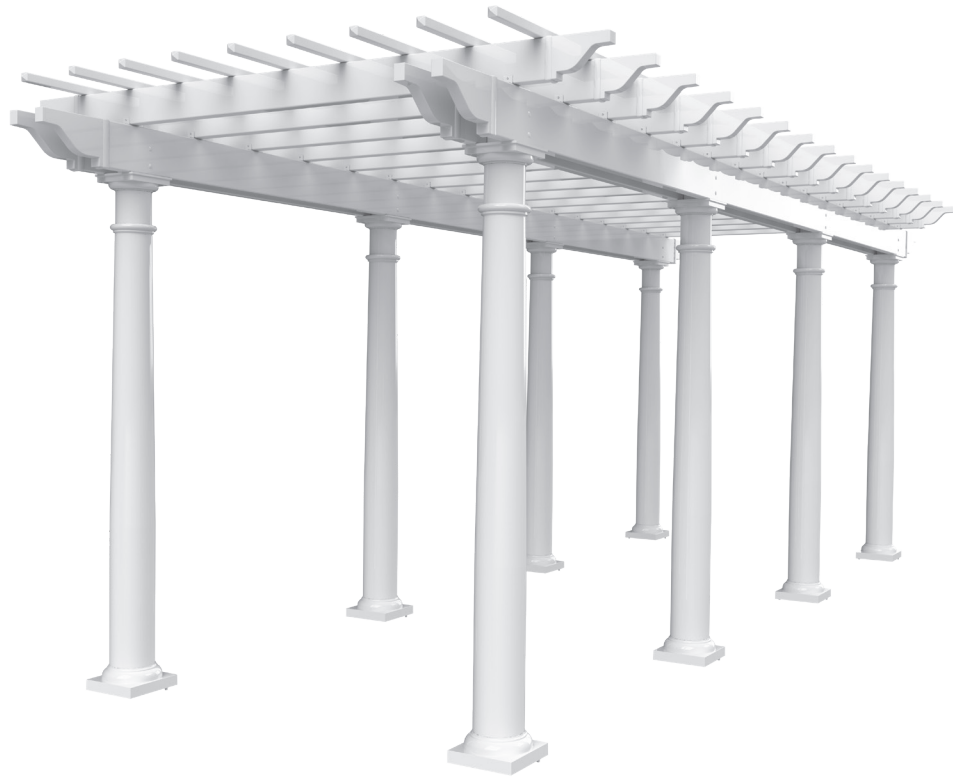

This Price is for the Kit with the options listed above. For any other variations refer to Special Size/Option Pergola on Page 9.

8' X 16' VINYL PERGOLA KIT

KIT CONSISTS OF:

- (4) Pergola Columns (6" Square, 8" Square, 8" or 10" Tapered, Savannah)
- (4) Column Trim Sets
- (4) Beam Mount Assemblies
- (4) Column Mounts
- (13) 2" x 6" x 8' Hollow Rafters
- (13) 2" x 6" x 8' Alum. Rafter Supports
- (26) 2" x 6" Pergola Ends
- (4) 2" x 8" x 16' Hollow Beams
- (4) 2" x 8" x 16' Alum. Beam Supports
- (8) 2" x 8" Pergola Ends
- (52) 2" Alum. Rafter Brackets
- (9) Packs of 25 - #8 x 1" Screws (for Rafter Brackets)
- (18) 9' Shade Covers (1½" Sq., 1¾" Sq., ⅞" x 3")
- (18) Shade Cover Caps
- (5) Packs of 25 - Screws (Size varies based on shade cover chosen)

This Price is for the Kit with the options listed above. For any other variations refer to Special Size/Option Pergola on Page 9.

8' X 20' VINYL PERGOLA KIT

KIT CONSISTS OF:

- (8) Pergola Columns (6" Square, 8" Square, 8" or 10" Tapered, Savannah)
- (8) Column Trim Sets
- (8) Beam Mount Assemblies
- (8) Column Mounts
- (16) 2" x 6" x 8' Hollow Rafters
- (16) 2" x 6" x 8' Alum. Rafter Supports
- (32) 2" x 6" Pergola Ends
- (4) 2" x 8" x 20' Hollow Beams
- (4) 2" x 8" x 20' Alum. Beam Supports
- (8) 2" x 8" Pergola Ends
- (64) 2" Alum. Rafter Brackets
- (11) Packs of 25 - #8 x 1" Screws (for Rafter Brackets)
- (18) 11' Shade Covers (1½" Sq., 1¾" Sq., 7/8" x 3")
- (18) Shade Cover Caps
- (6) Packs of 25 - Screws (Size varies based on shade cover chosen)