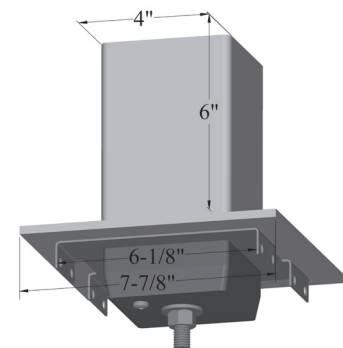

SAVANNAH COLUMN / ACCESSORIES

Beam Mount

Part No.	Savannah Vinyl Pergola Column	Qty.	White: 01	Almond: 03	Clay: 04	Black: 07
766530090-**	90" Savannah Pergola Column	25	$466.43ea.	n/a	$606.36ea.	n/a
766550000-**	Savannah Pergola Column Trim Set	25	$136.62ea.	n/a	$177.61ea.	n/a
720066000-**	6" Sq. Beam Mount Assembly	35	$149.71ea.	$164.68ea.	$194.62ea.	$217.08ea.

Part No.	6" Square Vinyl Pergola Column Mount	Qty.	List
720096000-**	6" Square Pergola Column Mount	25	n/a

Column Mounts do not include Fasteners!

† Savannah Column requires 6" Sq. Beam Mount and 6" Sq. Column Mount

6" PERGOLA POST / ACCESSORIES

Part No.	6" Vinyl Pergola Post	Qty.	White: 01	Almond: 03	Clay: 04	Black: 07
721536090-**	6" x 90" Plain Pergola Post	18	$104.16ea.	$114.58ea.	$135.41ea.	$151.03ea.
950000600-**	6" Plain Post Trim	80	$16.34ea.	$17.97ea.	$21.24ea.	$23.69ea.
950020600-**	6" Classic Post Trim	56	$25.46ea.	$28.01ea.	$33.10ea.	$36.92ea.
950040600-**	6" Federation Post Trim	24	$17.34ea.	$19.07ea.	$22.54ea.	$25.14ea.
720066000-**	6" Sq. Beam Mount Assembly	35	$149.71ea.	$164.68ea.	$194.62ea.	$217.08ea.

Column Mounts do not include Fasteners!