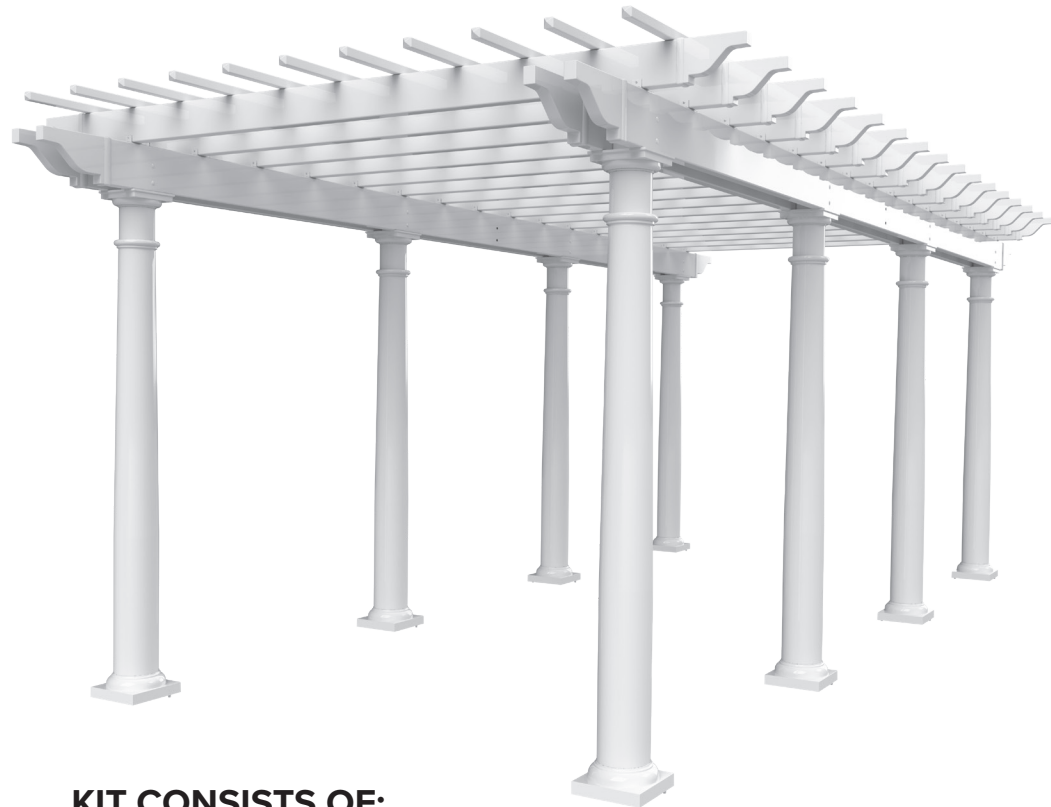

This Price is for the Kit with the options listed above. For any other variations refer to Special Size/Option Pergola on Page 9.

10' X 16' VINYL PERGOLA KIT

KIT CONSISTS OF:

- (4) Pergola Columns (6" Square, 8" Square, 8" or 10" Tapered, Savannah)
- (4) Column Trim Sets
- (4) Beam Mount Assemblies
- (4) Column Mounts
- (13) 2" x 6" x 10' Hollow Rafters
- (13) 2" x 6" x 10' Alum. Rafter Supports
- (26) 2" x 6" Pergola Ends
- (4) 2" x 8" x 16' Hollow Beams
- (4) 2" x 8" x 16' Alum. Beam Supports
- (8) 2" x 8" Pergola Ends
- (52) 2" Alum. Rafter Brackets
- (9) Packs of 25 - #8 x 1" Screws (for Rafter Brackets)
- (22) 9' Shade Covers (1½" Sq., 1¾" Sq., ⅞" x 3")
- (22) Shade Cover Caps
- (6) Packs of 25 - Screws (Size varies based on shade cover chosen)

This Price is for the Kit with the options listed above. For any other variations refer to Special Size/Option Pergola on Page 9.

10' X 20' VINYL PERGOLA KIT

KIT CONSISTS OF:

- (8) Pergola Columns (6" Square, 8" Square, 8" or 10" Tapered, Savannah)
- (8) Column Trim Sets
- (8) Beam Mount Assemblies
- (8) Column Mounts
- (16) 2" x 6" x 10' Hollow Rafters
- (16) 2" x 6" x 10' Alum. Rafter Supports
- (32) 2" x 6" Pergola Ends
- (4) 2" x 8" x 20' Hollow Beams
- (4) 2" x 8" x 20' Alum. Beam Supports
- (8) 2" x 8" Pergola Ends
- (64) 2" Alum. Rafter Brackets
- (11) Packs of 25 - #8 x 1" Screws (for Rafter Brackets)
- (22) 11' Shade Covers (1½" Sq., 1¾" Sq., 7/8" x 3")
- (22) Shade Cover Caps
- (8) Packs of 25 - Screws (Size varies based on shade cover chosen)