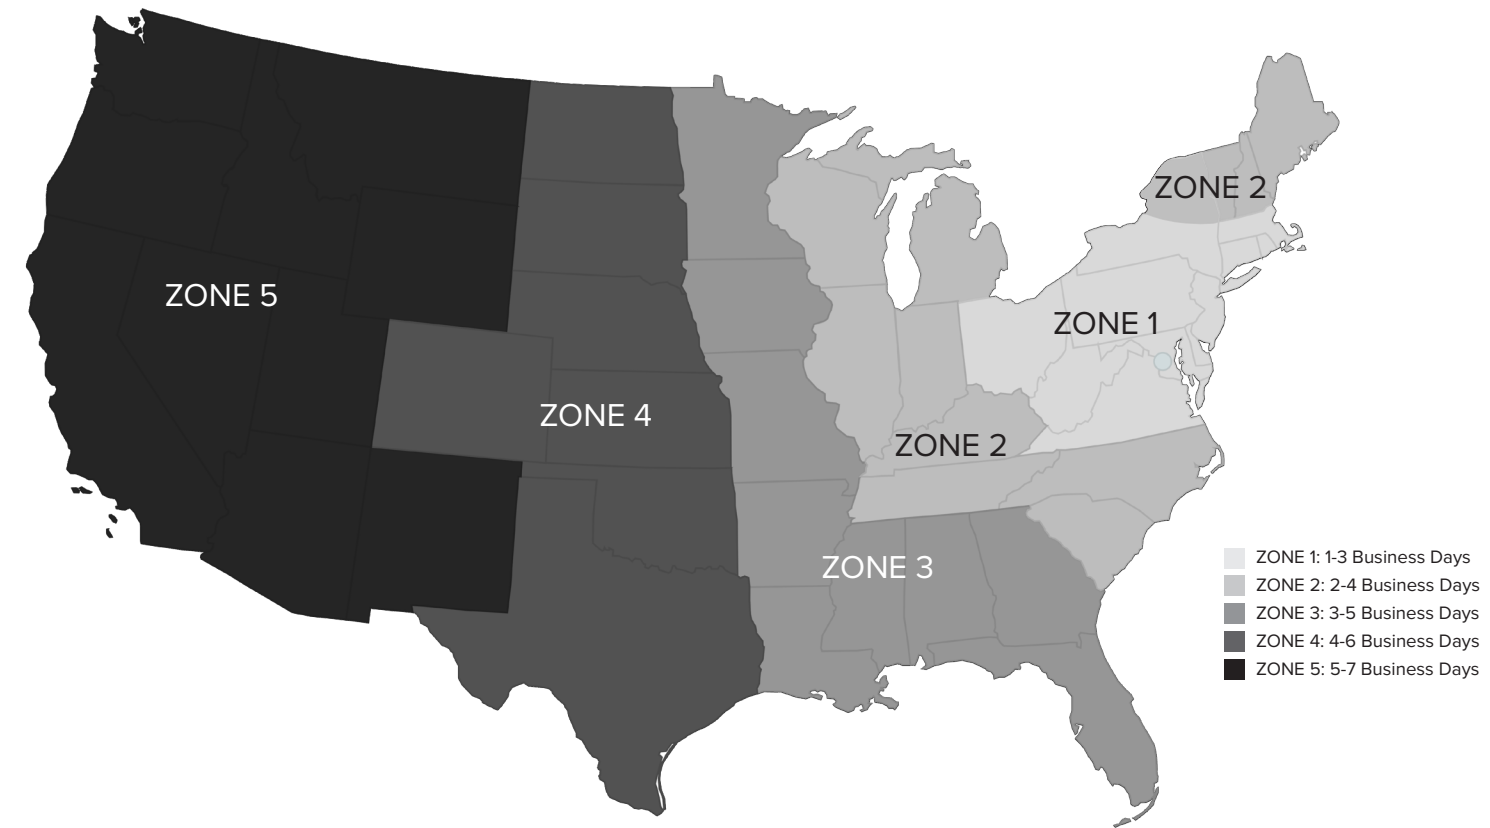

2023 SCHEDULE FOR HOLIDAYS & CLOSURES

Date	Day of the Week	Event	Notes
January 2, 2023	Monday	New Year's Day (obs.)	All Companies Closed
April 7, 2023	Friday	Good Friday	All Companies Closed
May 29, 2023	Monday	Memorial Day	All Companies Closed
July 4, 2023	Tuesday	Independence Day	All Companies Closed
July 28, 2023	Friday	Family Picnic	All Companies Closed
September 4, 2023	Monday	Labor Day	All Companies Closed
November 17, 2023	Friday	Thanksgiving Banquet	All Companies Closed Half Day
November 23, 2023	Thursday	Thanksgiving	All Companies Closed
November 24, 2023	Friday	Floating Holiday	All Companies Closed
December 22, 2023	Friday	Christmas Eve (obs.)	All Companies Closed Half Day
December 25, 2023	Monday	Christmas Day	All Companies Closed
January 1, 2024	Monday	New Year's Day	All Companies Closed

MOTOR FREIGHT SHIPPING

Prices subject to change without notice due to fluctuation in the cost of freight.

Zone 1 (PA, NY (South of I-90), MA, RI, CT, NJ, DE, MD, VA, WV, OH) $200 - $499 ..... $150 ** $500 - $2,999.....$230 ** $3,000 - $5,999 ..... $475 ** Over $6,000..... Call for quote	Zone 3 (MN, IA, MO, AR, LA, MS, AL, GA, FL) $200 - $499 ..... $290 ** $500 - $2,999.....$330 ** $3,000 - $5,999 ..... $600 ** $6,000 - $9,999 ..... $800 ** Over $10,000..... Call for quote	Zone 5 (MT, WY, ID, UT, NV, AZ, WA, OR, CA) $200 - $499 .....$430 ** $500 - $2,999..... $500 ** $3,000 - $5,999 .....$785 ** $6,000 - $9,999 ..... $1,100 ** Over $10,000..... Call for quote
Zone 2 (NY (North of I-90), VT, NH, ME, MI, WI, IL, IN, KY, TN, NC, SC) $200 - $499 .....$190 ** $500 - $2,999..... $250 ** $3,000 - $5,999 ..... $475 ** $6,000 - $9,999 ..... $500 ** Over $10,000..... Call for quote	Zone 4 (ND, SD, NE, KS, OK, TX, CO, NM) $200 - $499 .....$340 ** $500 - $2,999.....$400 ** $3,000 - $5,999 ..... $650 ** $6,000 - $9,999 .....$965 ** Over $10,000..... Call for quote	**Additional Costs: $135 for Residential Delivery $110 for 8' sections or longer $210 for 12' sections or longer $420 for 20' sections or longer **Does not apply for Raw Material Profile orders, please contact us for a quote. (Does not apply to the Superior Hauling delivery program.)