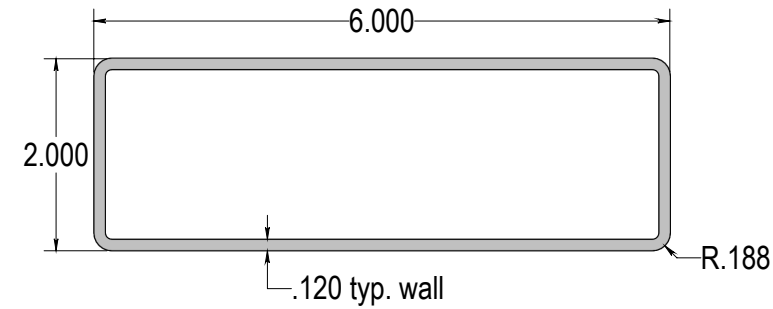

2" X 6" HOLLOW LOUVERED ROOF RAILS

Part No.	2" x 6" Louvered Roof Vinyl Pergola Rails	Qty.	White: 01	Almond: 03	Clay: 04	Black: 07
710006708-**	2" x 6" x 8' Louvered Roof Rail		$67.03ea.	$73.73ea.	$87.14ea.	$97.19ea.
710006709-**	2" x 6" x 9' Louvered Roof Rail		$75.43ea.	$82.97ea.	$98.06ea.	$109.37ea.
710006710-**	2" x 6" x 10' Louvered Roof Rail		$83.83ea.	$92.21ea.	$108.98ea.	$121.55ea.
710006711-**	2" x 6" x 11' Louvered Roof Rail		$92.17ea.	$101.39ea.	$119.82ea.	$133.65ea.
710006712-**	2" x 6" x 12' Louvered Roof Rail		$100.57ea.	$110.63ea.	$130.74ea.	$145.83ea.
710006713-**	2" x 6" x 13' Louvered Roof Rail		$108.96ea.	$119.86ea.	$141.65ea.	$157.99ea.
710006714-**	2" x 6" x 14' Louvered Roof Rail		$117.33ea.	$129.06ea.	$152.53ea.	$170.13ea.
710006715-**	2" x 6" x 15' Louvered Roof Rail		$125.70ea.	$138.27ea.	$163.41ea.	$182.27ea.
710006716-**	2" x 6" x 16' Louvered Roof Rail		$134.08ea.	$147.49ea.	$174.30ea.	$194.42ea.