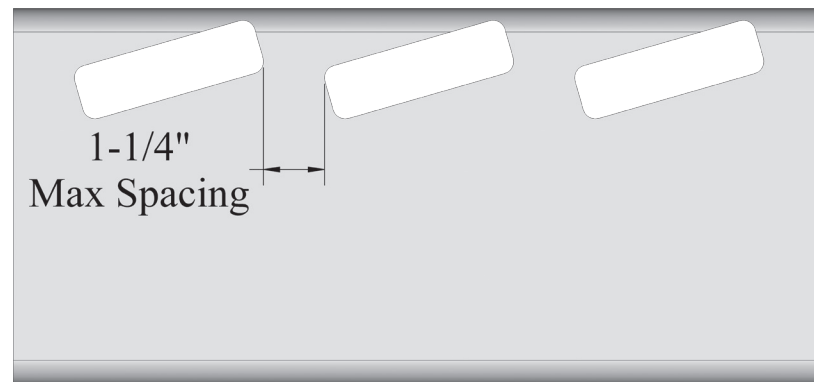

2" X 6" HOLLOW LOUVERED ROOF RAILS

Part No.	2" x 6" Louvered Roof Vinyl Pergola Rails	Qty.	White: 01	Almond: 03	Clay: 04	Black: 07
710006708-**	2" x 6" x 8' Louvered Roof Rail		$67.03ea.	$73.73ea.	$87.14ea.	$97.19ea.
710006709-**	2" x 6" x 9' Louvered Roof Rail		$75.43ea.	$82.97ea.	$98.06ea.	$109.37ea.
710006710-**	2" x 6" x 10' Louvered Roof Rail		$83.83ea.	$92.21ea.	$108.98ea.	$121.55ea.
710006711-**	2" x 6" x 11' Louvered Roof Rail		$92.17ea.	$101.39ea.	$119.82ea.	$133.65ea.
710006712-**	2" x 6" x 12' Louvered Roof Rail		$100.57ea.	$110.63ea.	$130.74ea.	$145.83ea.
710006713-**	2" x 6" x 13' Louvered Roof Rail		$108.96ea.	$119.86ea.	$141.65ea.	$157.99ea.
710006714-**	2" x 6" x 14' Louvered Roof Rail		$117.33ea.	$129.06ea.	$152.53ea.	$170.13ea.
710006715-**	2" x 6" x 15' Louvered Roof Rail		$125.70ea.	$138.27ea.	$163.41ea.	$182.27ea.
710006716-**	2" x 6" x 16' Louvered Roof Rail		$134.08ea.	$147.49ea.	$174.30ea.	$194.42ea.