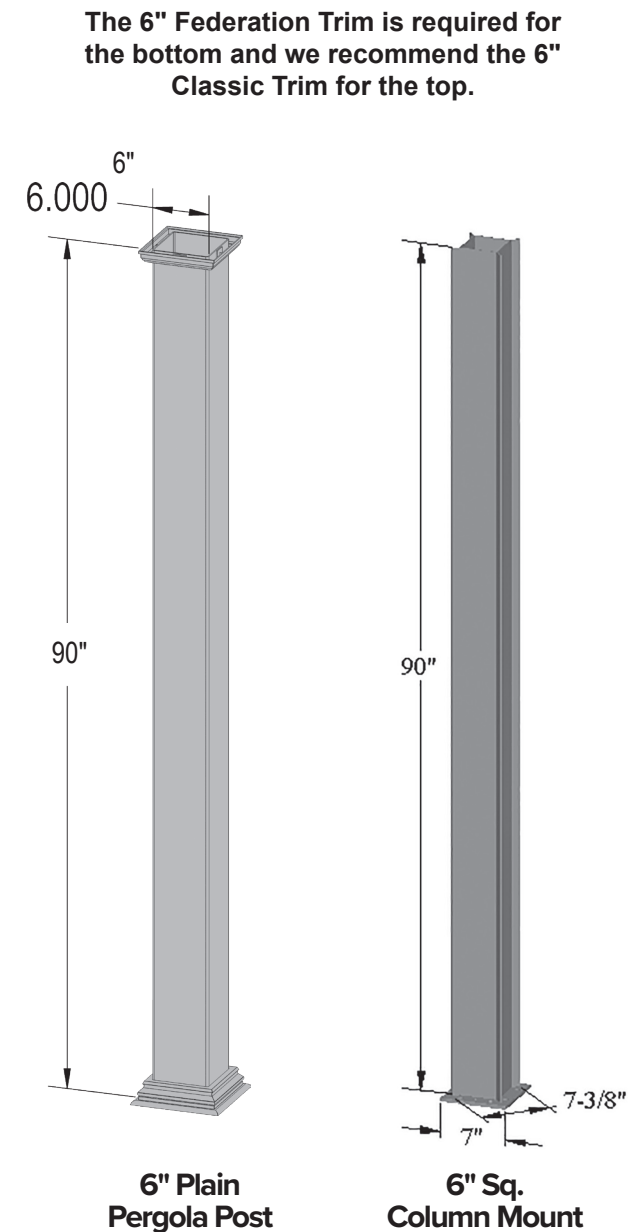

6" Plain Pergola Post

6" Sq. Column Mount

6" PERGOLA POST / ACCESSORIES