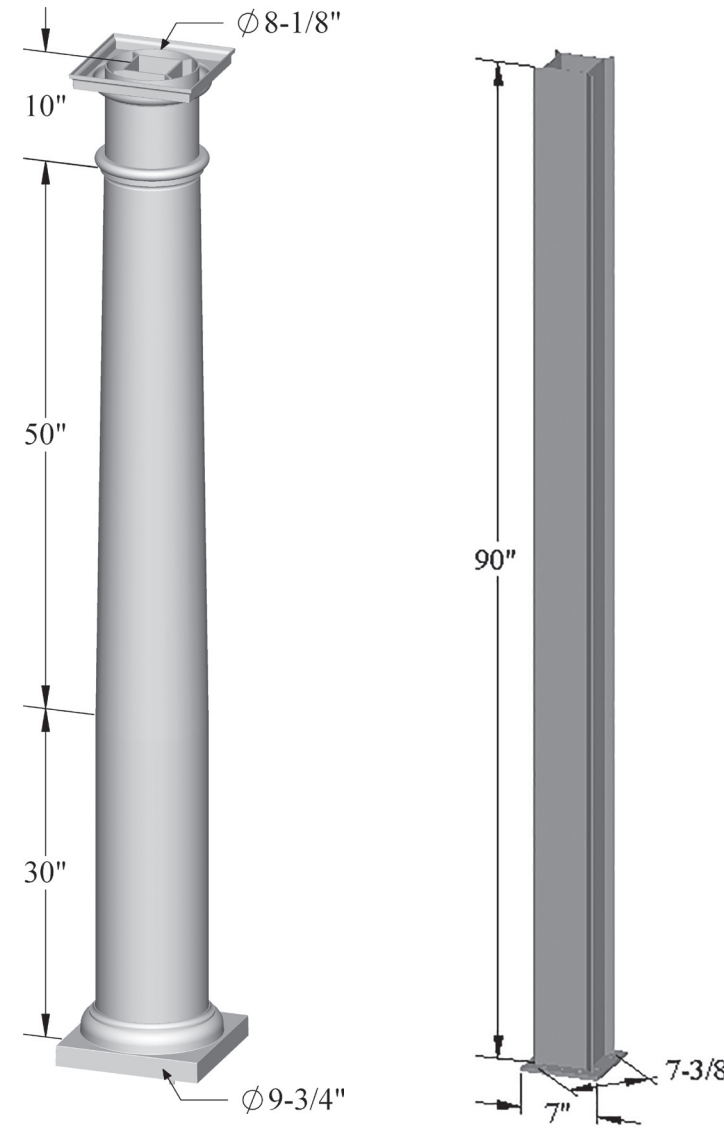

10" TAPERED COLUMN / ACCESSORIES

10" Tapered Column

Column Mount