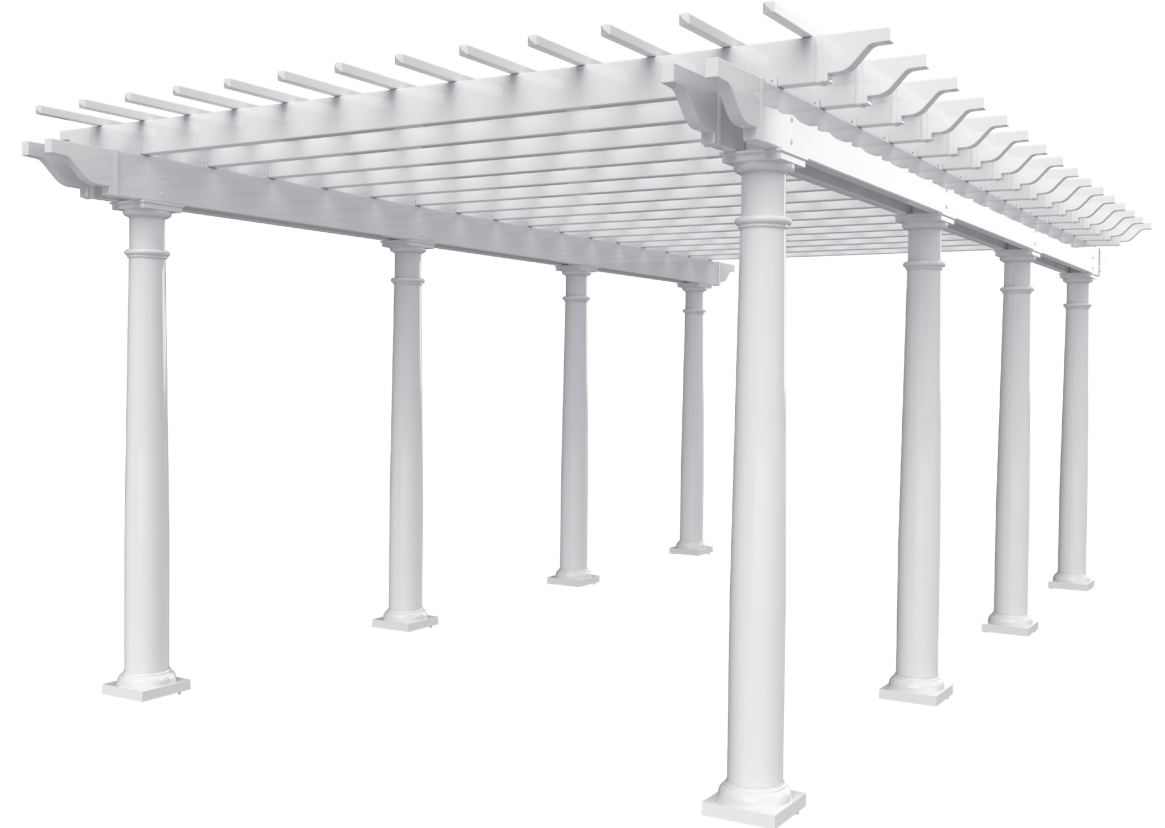

12' X 20' VINYL PERGOLA KIT

KIT CONSISTS OF:

- (8) Pergola Columns (6" Square, 8" Square, 8" or 10" Tapered, Savannah)
- (8) Column Trim Sets
- (8) Beam Mount Assemblies
- (8) Column Mounts
- (16) 2" x 6" x 12' Hollow Rafters
- (16) 2" x 6" x 12' Alum. Rafter Supports
- (32) 2" x 6" Pergola Ends
- (4) 2" x 8" x 20' Hollow Beams
- (4) 2" x 8" x 20' Alum. Beam Supports
- (8) 2" x 8" Pergola Ends
- (64) 2" Alum. Rafter Brackets
- (11) Packs of 25 - #8 x 1" Screws (for Rafter Brackets)
- (26) 11' Shade Covers (1½" Sq., 1¾" Sq., ⅞" x 3")
- (26) Shade Cover Caps
- (9) Packs of 25 - Screws (Size varies based on shade cover chosen)

*Black kits only available with 6" or 8" Square Pergola Columns.

Part No.	Vinyl Pergola Kit	Qty.	White: 01	Almond: 03	Clay: 04	Black: 07
700001220-**	12' x 20' Kit w/6" Sq, 8" Sq, or 8" Tapered Cols.		$12080.95ea.	$12835.86ea.	$14326.80ea.	$15516.83ea.
709001220-**	12' x 20' Kit w/10" Tapered or Savannah Columns		$12624.58ea.	$13413.47ea.	$14971.52ea.	n/a

This Price is for the Kit with the options listed above. For any other variations refer to Special Size/Option Pergola on Page 9.