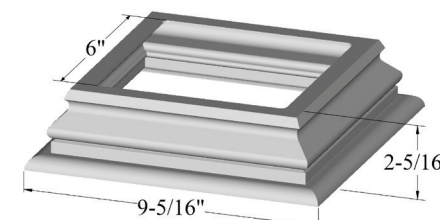

6" Federation Trim

Part No.	6" Vinyl Pergola Post	Qty.	White: 01	Almond: 03	Clay: 04	Black: 07
721536090-**	6" x 90" Plain Pergola Post	18	$104.16ea.	$114.58ea.	$135.41ea.	$151.03ea.
950000600-**	6" Plain Post Trim	80	$16.34ea.	$17.97ea.	$21.24ea.	$23.69ea.
950020600-**	6" Classic Post Trim	56	$25.46ea.	$28.01ea.	$33.10ea.	$36.92ea.
950040600-**	6" Federation Post Trim	24	$17.34ea.	$19.07ea.	$22.54ea.	$25.14ea.
720066000-**	6" Sq. Beam Mount Assembly	35	$149.71ea.	$164.68ea.	$194.62ea.	$217.08ea.

Column Mounts do not include Fasteners!