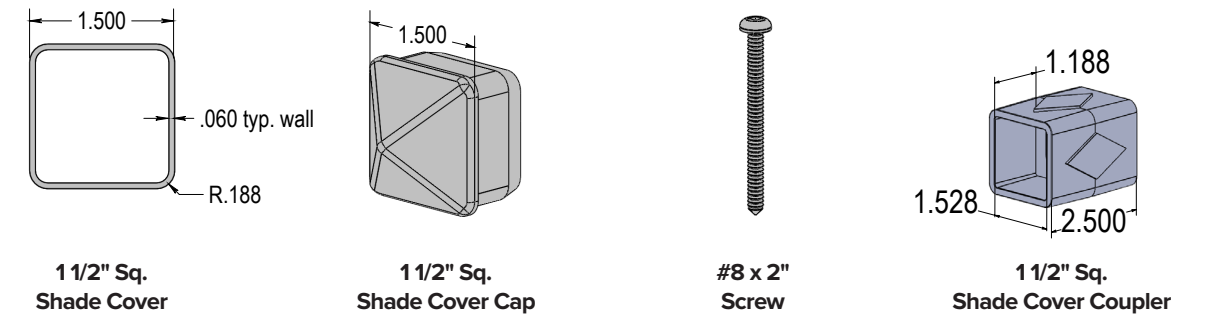

1 1/2" SQ. PERGOLA SHADE COVER

Part No.	1 1/2" Sq. Vinyl Pergola Shade Cover	Qty.	White: 01	Almond: 03	Clay: 04	Black: 07
715015008-**	1 1/2" Sq. x 8' Shade		$14.88ea.	$16.37ea.	$19.34ea.	$21.58ea.
715015009-**	1 1/2" Sq. x 9' Shade		$16.74ea.	$18.41ea.	$21.76ea.	$24.27ea.
715015010-**	1 1/2" Sq. x 10' Shade		$18.61ea.	$20.47ea.	$24.19ea.	$26.98ea.
715015011-**	1 1/2" Sq. x 11' Shade		$20.45ea.	$22.50ea.	$26.59ea.	$29.65ea.
715015012-**	1 1/2" Sq. x 12' Shade		$22.33ea.	$24.56ea.	$29.03ea.	$32.38ea.
715015013-**	1 1/2" Sq. x 13' Shade		$24.17ea.	$26.59ea.	$31.42ea.	$35.05ea.
715015014-**	1 1/2" Sq. x 14' Shade		$26.04ea.	$28.64ea.	$33.85ea.	$37.76ea.
715015015-**	1 1/2" Sq. x 15' Shade		$27.89ea.	$30.68ea.	$36.26ea.	$40.44ea.
715015016-**	1 1/2" Sq. x 16' Shade		$29.76ea.	$32.74ea.	$38.69ea.	$43.15ea.

Part No.	1 1/2" Square (.060 Wall) (Skid)	Qty.	White: 01	Almond: 03	Clay: 04	Black: 07
611151480-**	1 1/2" x 1 1/2" x 148" Vinyl (.060 Wall)	250	$19.10ea.	n/a	n/a	n/a
611151720-**	1 1/2" x 1 1/2" x 172" Vinyl (.060 Wall)	250	$22.20ea.	n/a	n/a	n/a
611151960-**	1 1/2" x 1 1/2" x 196" Vinyl (.060 Wall)	250	$25.30ea.	$27.83ea.	$32.90ea.	$36.69ea.

Part No.	Shade Cover Cap	Qty.	White: 01	Almond: 03	Clay: 04	Black: 07
718115000-**	1 1/2" Sq. Shade Cover Cap	700	$2.33ea.	$2.56ea.	$3.03ea.	$3.38ea.

Part No.	Screw Packs	Qty.	White: 01	Almond: 03	Clay: 04	Black: 07
782508200-**	#8 X 2" Screw (25/Pk)	1	$6.93ea.	$7.77ea.	$7.77ea.	$7.77ea.

Part No.	Shade Cover Coupler	Qty.	White: 01	Almond: 03	Clay: 04	Black: 07
718515000-**	1 1/2" Sq. Shade Cover Coupler	100	$7.63ea.	n/a	n/a	n/a