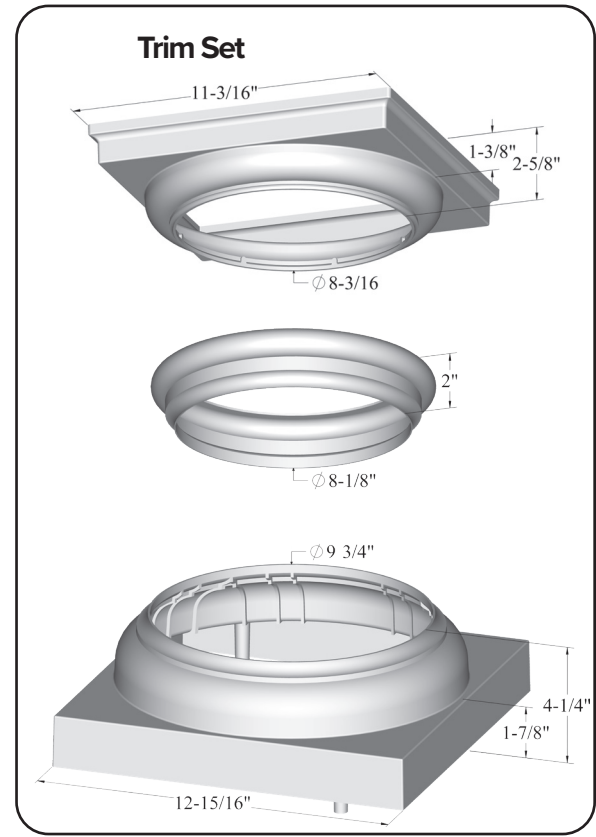

10" TAPERED COLUMN / ACCESSORIES

10" Tapered Column

Column Mount

Beam Mount

Trim Set

Part No.	10" Tapered Vinyl Pergola Column	Qty.	White: 01	Almond: 03	Clay: 04	Black: 07
766031090-**	10" x 90" Tapered Pergola Column	16	\$390.72ea.	\$429.79ea.	\$507.94ea.	n/a
766051000-**	10" Rd. Tapered Column Trim Set	16	\$163.48ea.	\$179.83ea.	\$212.52ea.	n/a
766061000-**	10" Rd. Column Beam Mount Assembly	16	\$179.81ea.	n/a	\$233.75ea.	n/a