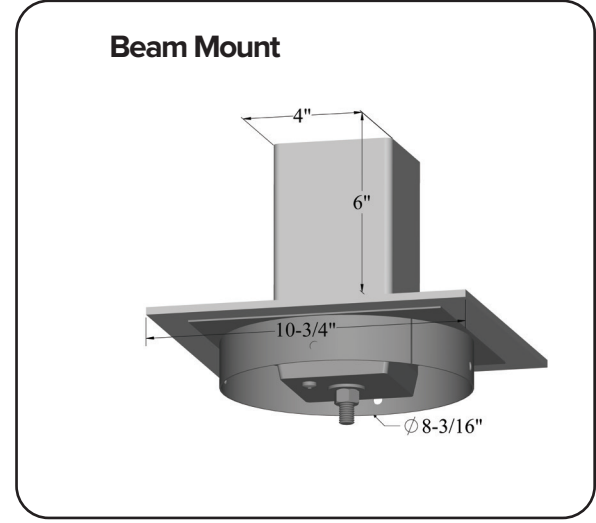

10" TAPERED COLUMN / ACCESSORIES

10" Tapered Column

Column Mount

Beam Mount

Trim Set

Part No.	10" Tapered Vinyl Pergola Column	Qty.	White: 01	Almond: 03	Clay: 04	Black: 07
766031090-**	10" x 90" Tapered Pergola Column	16	\$390.72ea.	\$429.79ea.	\$507.94ea.	n/a
766051000-**	10" Rd. Tapered Column Trim Set	16	\$163.48ea.	\$179.83ea.	\$212.52ea.	n/a
766061000-**	10" Rd. Column Beam Mount Assembly	16	\$179.81ea.	n/a	\$233.75ea.	n/a