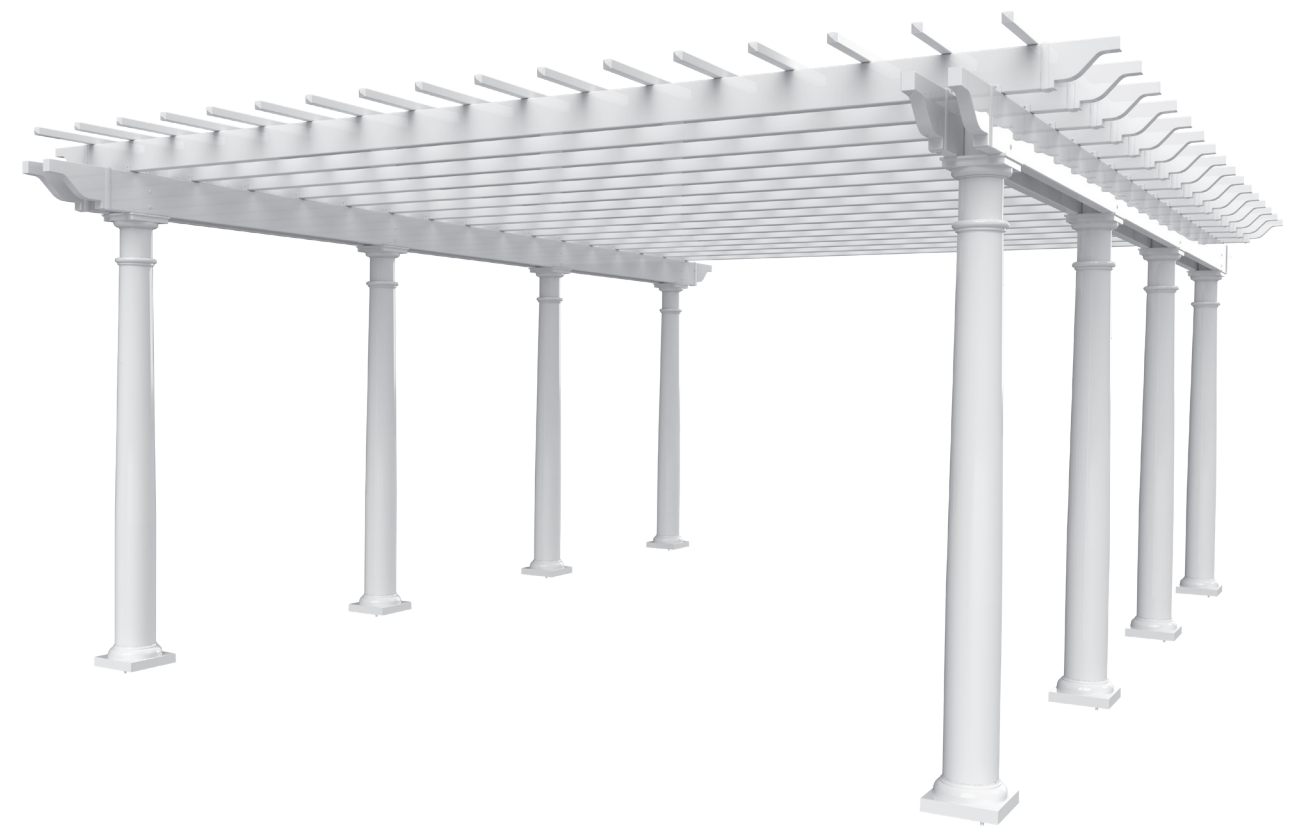

16' X 20' VINYL PERGOLA KIT

KIT CONSISTS OF:

- (8) Pergola Columns (6" Square, 8" Square, 8" or 10" Tapered, Savannah)
- (8) Column Trim Sets
- (8) Beam Mount Assemblies
- (8) Column Mounts
- (16) 2" x 6" x 16' Hollow Rafters
- (16) 2" x 6" x 16' Alum. Rafter Supports
- (32) 2" x 6" Pergola Ends
- (4) 2" x 8" x 20' Hollow Beams
- (4) 2" x 8" x 20' Alum. Beam Supports
- (8) 2" x 8" Pergola Ends
- (64) 2" Alum. Rafter Brackets
- (11) Packs of 25 - #8 x 1" Screws (for Rafter Brackets)
- (34) 11' Shade Covers (1½" Sq., 1¾" Sq., 7/8" x 3")
- (34) Shade Cover Caps
- (11) Packs of 25 - Screws (Size varies based on shade cover chosen)

*Black kits only available with 6" or 8" Square Pergola Columns.

Part No.	Vinyl Pergola Kit	Qty.	White: 01	Almond: 03	Clay: 04	Black: 07
700001620-**	16' x 20' Kit w/6" Sq, 8" Sq, or 8" Tapered Cols.		$13293.78ea.	$14098.97ea.	$15687.62ea.	$16951.02ea.
709001620-**	16' x 20' Kit w/10" Tapered or Savannah Columns		$13892.02ea.	$14733.42ea.	$16393.57ea.	n/a

This Price is for the Kit with the options listed above. For any other variations refer to Special Size/Option Pergola on Page 9.