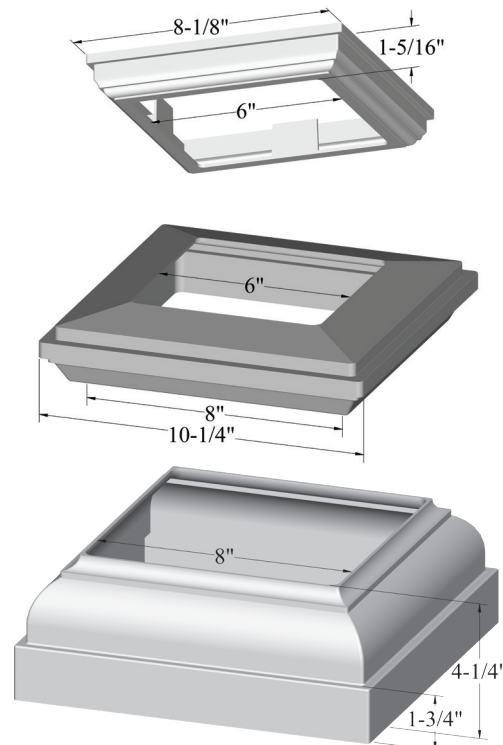

Trim Set

Part No.	Savannah Vinyl Pergola Column	Qty.	White: 01	Almond: 03	Clay: 04	Black: 07
766530090-**	90" Savannah Pergola Column	25	$466.43ea.	n/a	$606.36ea.	n/a
766550000-**	Savannah Pergola Column Trim Set	25	$136.62ea.	n/a	$177.61ea.	n/a
720066000-**	6" Sq. Beam Mount Assembly	35	$149.71ea.	$164.68ea.	$194.62ea.	$217.08ea.

Part No.	6" Square Vinyl Pergola Column Mount	Qty.	List
720096000-**	6" Square Pergola Column Mount	25	n/a

Column Mounts do not include Fasteners!

† Savannah Column requires 6" Sq. Beam Mount and 6" Sq. Column Mount