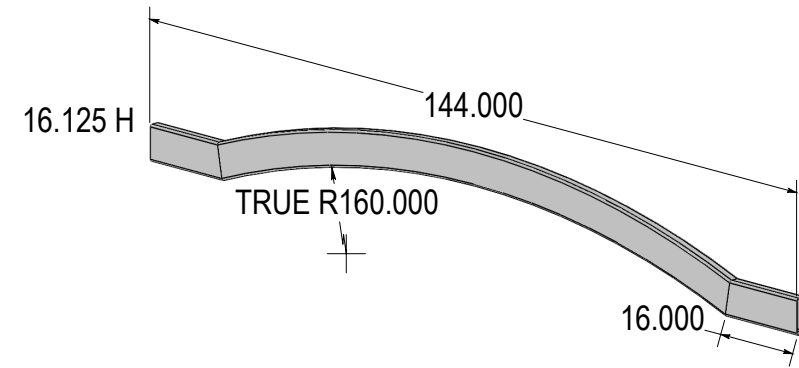

2" X 6" ARCHED RAILS

Part No.	2" x 6" Arched Vinyl Pergola Rails	Qty.	White: 01	Almond: 03	Clay: 04	Black: 07
710006512-**	2" x 6" x 12' Arched Pergola Rail (Ribbed)	30	$556.04ea.	$611.64ea.	$722.85ea.	n/a