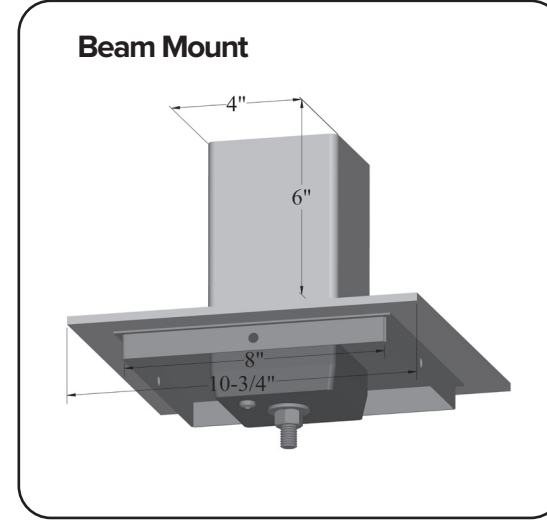

8" SQUARE COLUMN / ACCESSORIES

8" Square Column

Column Mount

Part No.	8" Square Vinyl Pergola Column	Qty.	White: 01	Almond: 03	Clay: 04	Black: 07
766238090-**	8" x 90" Square Pergola Column	25	$219.23ea.	$241.15ea.	$285.00ea.	$317.88ea.
766258000-**	8" Square Column Trim Set	25	$163.48ea.	$179.83ea.	$212.52ea.	$237.05ea.
766268000-**	8" Sq. Beam Mount Assembly	25	$218.93ea.	$240.82ea.	$284.61ea.	$317.45ea.