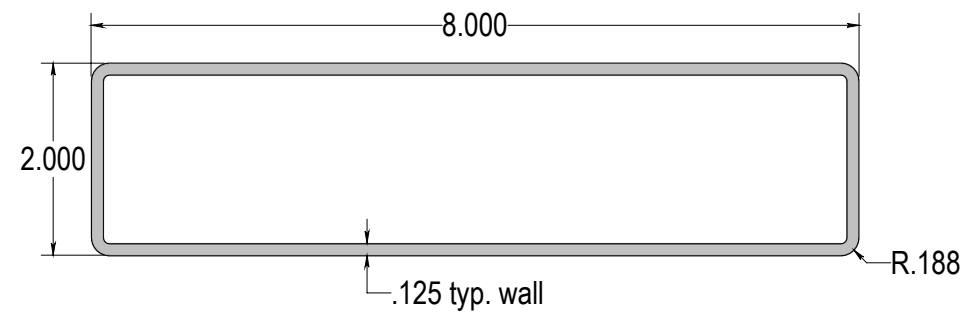

2" X 8" HOLLOW RAILS

Part No.	2" x 8" Hollow Vinyl Pergola Rails	Qty.	White: 01	Almond: 03	Clay: 04	Black: 07
710008308-**	2" x 8" x 8' Hollow Rail		$76.47ea.	$84.12ea.	$99.41ea.	$110.88ea.
710008309-**	2" x 8" x 9' Hollow Rail		$86.04ea.	$94.64ea.	$111.85ea.	$124.76ea.
710008310-**	2" x 8" x 10' Hollow Rail		$95.59ea.	$105.15ea.	$124.27ea.	$138.61ea.
710008311-**	2" x 8" x 11' Hollow Rail		$105.15ea.	$115.67ea.	$136.70ea.	$152.47ea.
710008312-**	2" x 8" x 12' Hollow Rail		$114.70ea.	$126.17ea.	$149.11ea.	$166.32ea.
710008313-**	2" x 8" x 13' Hollow Rail		$124.27ea.	$136.70ea.	$161.55ea.	$180.19ea.
710008314-**	2" x 8" x 14' Hollow Rail		$133.82ea.	$147.20ea.	$173.97ea.	$194.04ea.
710008315-**	2" x 8" x 15' Hollow Rail		$143.38ea.	$157.72ea.	$186.39ea.	$207.90ea.
710008316-**	2" x 8" x 16' Hollow Rail		$152.93ea.	$168.22ea.	$198.81ea.	$221.75ea.
710008317-**	2" x 8" x 17' Hollow Rail		$162.50ea.	$178.75ea.	$211.25ea.	$235.63ea.
710008318-**	2" x 8" x 18' Hollow Rail		$172.06ea.	$189.27ea.	$223.68ea.	$249.49ea.
710008319-**	2" x 8" x 19' Hollow Rail		$181.61ea.	$199.77ea.	$236.09ea.	$263.33ea.
710008320-**	2" x 8" x 20' Hollow Rail		$191.17ea.	$210.29ea.	$248.52ea.	$277.20ea.
710008321-**	2" x 8" x 21' Hollow Rail		$200.73ea.	$220.80ea.	$260.95ea.	$291.06ea.
710008322-**	2" x 8" x 22' Hollow Rail		$210.30ea.	$231.33ea.	$273.39ea.	$304.94ea.
710008323-**	2" x 8" x 23' Hollow Rail		$219.84ea.	$241.82ea.	$285.79ea.	$318.77ea.
710008324-**	2" x 8" x 24' Hollow Rail		$229.41ea.	$252.35ea.	$298.23ea.	$332.64ea.

Part No.	2" x 8" Hollow (Skid)	Qty.	White: 01	Almond: 03	Clay: 04	Black: 07
612081963-**	2" x 8" x 196" Hollow Vinyl	40	$130.04ea.	$143.05ea.	$169.05ea.	$188.56ea.
612082423-**	2" x 8" x 242" Hollow Vinyl	40	$160.56ea.	$176.61ea.	$208.72ea.	$232.81ea.
612082903-**	2" x 8" x 290" Hollow Vinyl	40	$192.38ea.	$211.62ea.	$250.09ea.	$278.95ea.