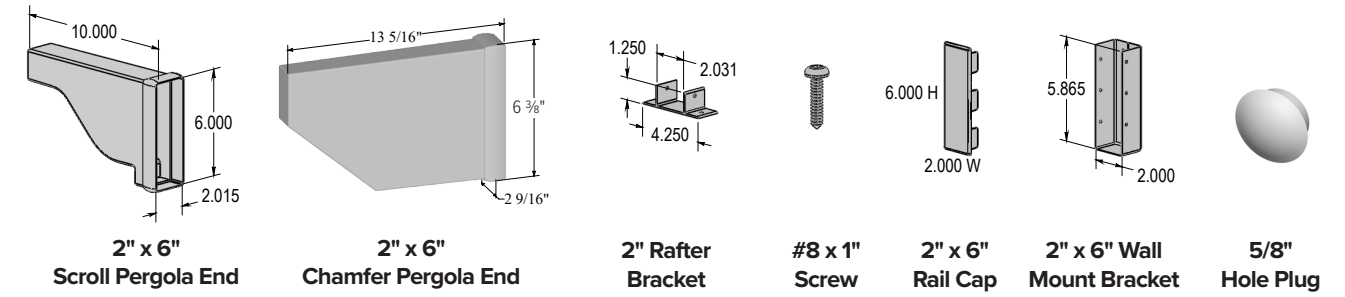

2" X 6" ARCHED RAIL ACCESSORIES

Part No.	Vinyl Pergola Ends	Qty.	White: 01	Almond: 03	Clay: 04	Black: 07
718006000-**	2" x 6" Scroll Pergola End	24	$33.58ea.	$36.94ea.	$43.65ea.	$48.69ea.
718006003-**	2" x 6" Chamfer Pergola End	28	$33.58ea.	$36.94ea.	$43.65ea.	$48.69ea.

Part No.	Aluminum Rafter Brackets	Qty.	White: 01	Almond: 03	Clay: 04	Black: 07
719020000-**	2" Aluminum Rafter Brackets	200	$5.66ea.	$6.23ea.	$7.36ea.	$8.21ea.

Part No.	Screw Packs	Qty.	White: 01	Almond: 03	Clay: 04	Black: 07
782508100-**	#8 X 1" Screw (25/Pk)	1	$5.71pk.	$6.12pk.	$6.12pk.	$6.12pk.

Part No.	Rail Caps	Qty.	White: 01	Almond: 03	Clay: 04	Black: 07
718206300-**	2" x 6" Hollow Rail Cap	150	$4.93ea.	$5.42ea.	$6.41ea.	$7.15ea.

Part No.	Wall Mount Brackets	Qty.	White: 01	Almond: 03	Clay: 04	Black: 07
718406000-**	2" x 6" SS Wall Mount Bracket	80	$24.96ea.	$27.46ea.	$32.45ea.	$36.19ea.

Part No.	Vinyl Pergola Coupler	Qty.	White: 01	Almond: 03	Clay: 04	Black: 07
718506000-**	2" x 6" Pergola Coupler	24	$10.45ea.	n/a	n/a	$15.15ea.