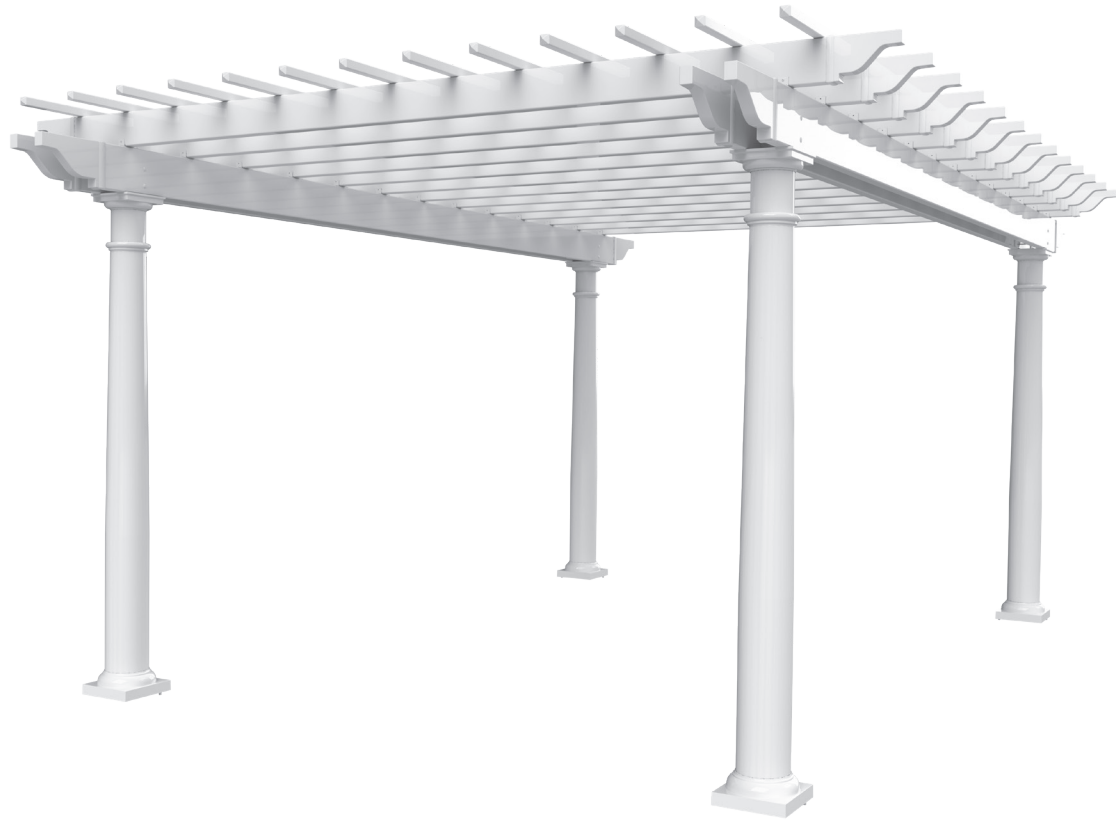

12' X 16' VINYL PERGOLA KIT

KIT CONSISTS OF:

- (4) Pergola Columns (6" Square, 8" Square, 8" or 10" Tapered, Savannah)
- (4) Column Trim Sets
- (4) Beam Mount Assemblies
- (4) Column Mounts
- (13) 2" x 6" x 12' Hollow Rafters
- (13) 2" x 6" x 12' Alum. Rafter Supports
- (26) 2" x 6" Pergola Ends
- (4) 2" x 8" x 16' Hollow Beams
- (4) 2" x 8" x 16' Alum. Beam Supports
- (8) 2" x 8" Pergola Ends
- (52) 2" Alum. Rafter Brackets
- (9) Packs of 25 - #8 x 1" Screws (for Rafter Brackets)
- (26) 9' Shade Covers (1½" Sq., 1¾" Sq., ⅞" x 3")
- (26) Shade Cover Caps
- (7) Packs of 25 - Screws (Size varies based on shade cover chosen)

*Black kits only available with 6" or 8" Square Pergola Columns.

Part No.	Vinyl Pergola Kit	Qty.	White: 01	Almond: 03	Clay: 04	Black: 07
700001216-**	12' x 16' Kit w/6" Sq, 8" Sq, or 8" Tapered Cols.		$8200.74ea.	$8693.69ea.	$9663.98ea.	$10427.58ea.
709001216-**	12' x 16' Kit w/10" Tapered or Savannah Columns		$8569.79ea.	$9084.90ea.	$10098.86ea.	n/a

This Price is for the Kit with the options listed above. For any other variations refer to Special Size/Option Pergola on Page 9.