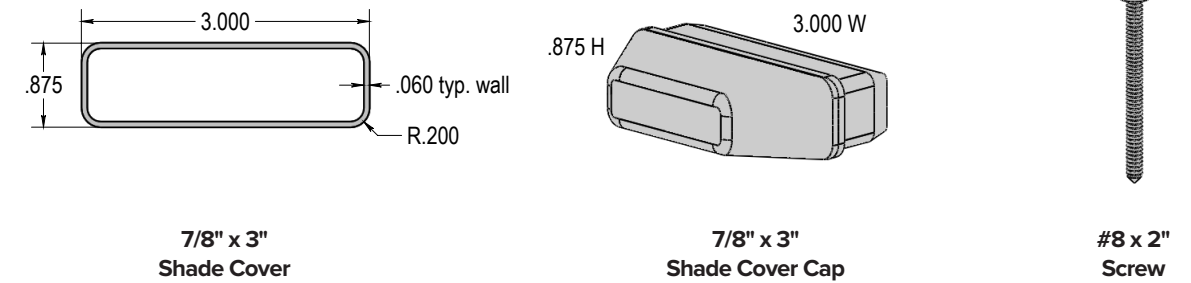

7/8" X 3" PERGOLA SHADE COVER

Part No.	7/8" x 3" Vinyl Pergola Shade Cover	Qty.	White: 01	Almond: 03	Clay: 04	Black: 07
715023008-**	7/8" x 3" x 8' Shade		$18.13ea.	$19.94ea.	$23.57ea.	$26.29ea.
715023009-**	7/8" x 3" x 9' Shade		$20.41ea.	$22.45ea.	$26.53ea.	$29.59ea.
715023010-**	7/8" x 3" x 10' Shade		$22.69ea.	$24.96ea.	$29.50ea.	$32.90ea.
715023011-**	7/8" x 3" x 11' Shade		$24.95ea.	$27.45ea.	$32.44ea.	$36.18ea.
715023012-**	7/8" x 3" x 12' Shade		$27.22ea.	$29.94ea.	$35.39ea.	$39.47ea.
715023013-**	7/8" x 3" x 13' Shade		$29.47ea.	$32.42ea.	$38.31ea.	$42.73ea.
715023014-**	7/8" x 3" x 14' Shade		$31.76ea.	$34.94ea.	$41.29ea.	$46.05ea.
715023015-**	7/8" x 3" x 15' Shade		$34.00ea.	$37.40ea.	$44.20ea.	$49.30ea.
715023016-**	7/8" x 3" x 16' Shade		$36.28ea.	$39.91ea.	$47.16ea.	$52.61ea.

Part No.	7/8" x 3" (Skid)	Qty.	White: 01	Almond: 03	Clay: 04	Black: 07
612231480-**	7/8" x 3" x 148" Vinyl	230	$23.30ea.	n/a	n/a	n/a
612231960-**	7/8" x 3" x 196" Vinyl	230	$30.84ea.	$33.92ea.	$40.09ea.	$44.72ea.

Part No.	Shade Cover Cap	Qty.	White: 01	Almond: 03	Clay: 04	Black: 07
718123000-**	7/8" x 3" Shade Cover Cap	400	$3.29ea.	$3.62ea.	$4.28ea.	$4.77ea.

Part No.	Screw Packs	Qty.	White: 01	Almond: 03	Clay: 04	Black: 07
782508200-**	#8 X 2" Screw (25/Pk)	1	$6.93ea.	$7.77ea.	$7.77ea.	$7.77ea.

Part No.	Lattice Shade Cover	Qty.	White: 01	Almond: 03	Clay: 04	Black: 07
851148962-**	4' x 8' Vinyl Lattice (2" Diag. Hole)	70	$370.41ea.	$407.45ea.	$481.53ea.	n/a
851148964-**	4' x 8' Vinyl Lattice (2" Sq. Hole)	70	$349.45ea.	n/a	$454.29ea.	n/a
851505961-**	1/2" x 98" Vinyl Lattice C-Channel	80	$15.81ea.	$17.39ea.	$20.55ea.	n/a
851505962-**	1/2" x 98" Vinyl Lattice H-Channel	14	$25.14ea.	$27.65ea.	$32.68ea.	n/a

Part No.	Screw Packs	Qty.	White: 01	Almond: 03	Clay: 04	Black: 07
782508100-**	#8 X 1" Screw (25/Pk)	1		$6.12ea.	$6.12ea.	$6.12ea.