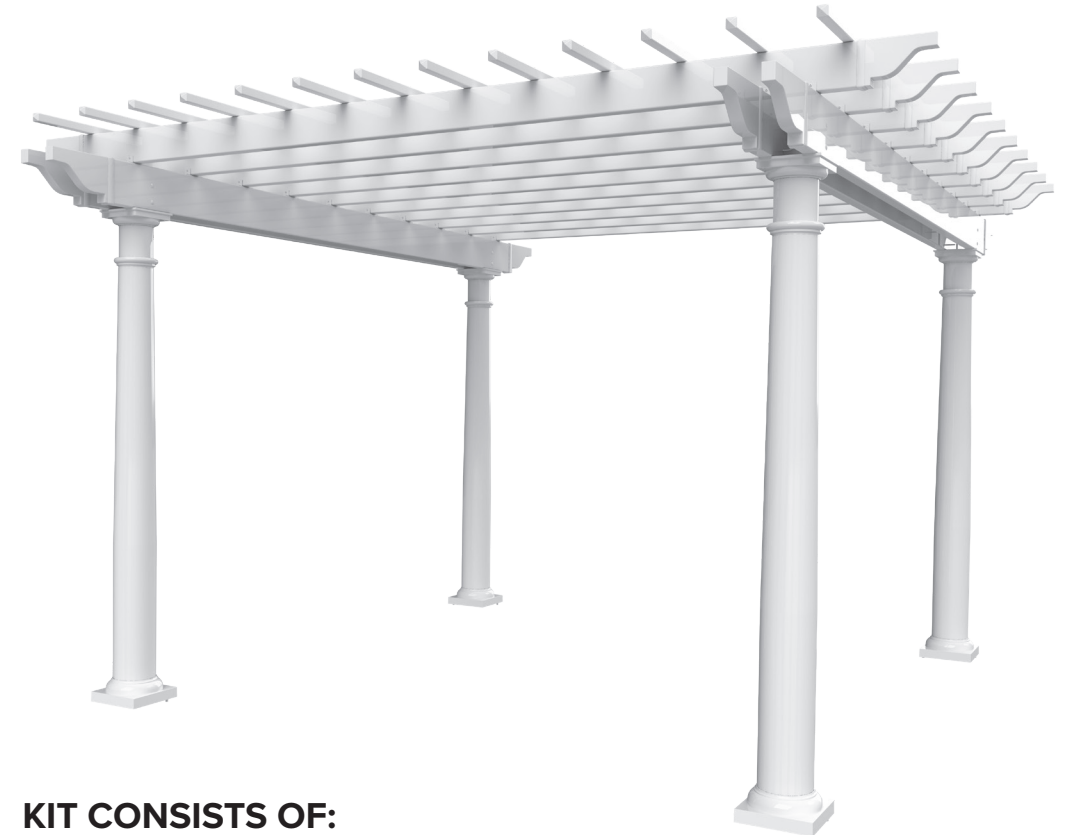

12' X 12' VINYL PERGOLA KIT

KIT CONSISTS OF:

- (4) Pergola Columns (6" Square, 8" Square, 8" or 10" Tapered, Savannah)
- (4) Column Trim Sets
- (4) Beam Mount Assemblies
- (4) Column Mounts
- (10) 2" x 6" x 12' Hollow Rafters
- (10) 2" x 6" x 12' Alum. Rafter Supports
- (20) 2" x 6" Pergola Ends
- (4) 2" x 8" x 16' Hollow Beams
- (4) 2" x 8" x 16' Alum. Beam Supports
- (8) 2" x 8" Pergola Ends
- (40) 2" Alum. Rafter Brackets
- (7) Packs of 25 - #8 x 1" Screws (for Rafter Brackets)
- (13) 12' Shade Covers (1½" Sq., 1¾" Sq., 7/8" x 3")
- (26) Shade Cover Caps
- (6) Packs of 25 - Screws (Size varies based on shade cover chosen)

*Black kits only available with 6" or 8" Square Pergola Columns.

Part No.	Vinyl Pergola Kit	Qty.	White: 01	Almond: 03	Clay: 04	Black: 07
700001212-**	12' x 12' Kit w/6" Sq, 8" Sq, or 8" Tapered Cols.		$6996.69ea.	$7431.76ea.	$8289.67ea.	$8968.69ea.
709001212-**	12' x 12' Kit w/10" Tapered or Savannah Columns		$7311.54ea.	$7766.19ea.	$8662.70ea.	n/a

This Price is for the Kit with the options listed above. For any other variations refer to Special Size/Option Pergola on Page 9.