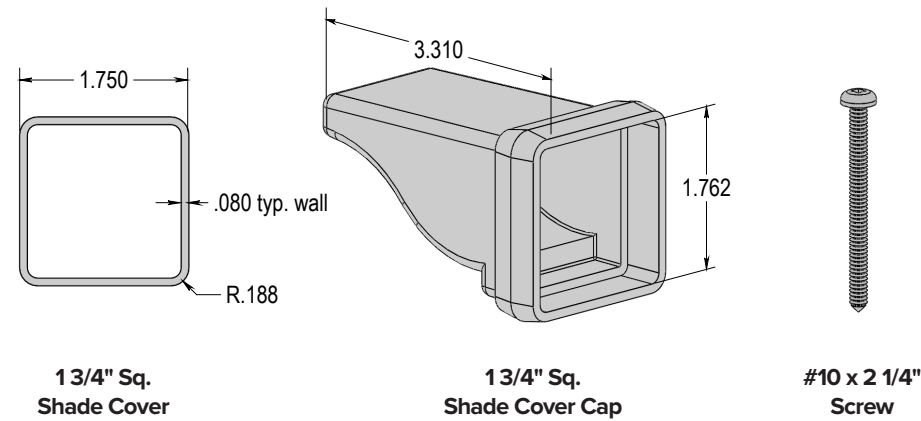

1 3/4" SQ. PERGOLA SHADE COVER

Part No.	1 3/4" Sq. Vinyl Pergola Shade Cover	Qty.	White: 01	Almond: 03	Clay: 04	Black: 07
715017008-**	1 3/4" Sq. x 8' Shade		$20.63ea.	$22.69ea.	$26.82ea.	n/a
715017009-**	1 3/4" Sq. x 9' Shade		$23.19ea.	$25.51ea.	$30.15ea.	n/a
715017010-**	1 3/4" Sq. x 10' Shade		$25.77ea.	$28.35ea.	$33.50ea.	n/a
715017011-**	1 3/4" Sq. x 11' Shade		$28.37ea.	$31.21ea.	$36.88ea.	n/a
715017012-**	1 3/4" Sq. x 12' Shade		$30.94ea.	$34.03ea.	$40.22ea.	n/a
715017013-**	1 3/4" Sq. x 13' Shade		$33.51ea.	$36.86ea.	$43.56ea.	n/a
715017014-**	1 3/4" Sq. x 14' Shade		$36.09ea.	$39.70ea.	$46.92ea.	n/a
715017015-**	1 3/4" Sq. x 15' Shade		$38.66ea.	$42.53ea.	$50.26ea.	n/a
715017016-**	1 3/4" Sq. x 16' Shade		$41.24ea.	$45.36ea.	$53.61ea.	n/a

Part No.	1 3/4" Square (Skid)	Qty.	White: 01	Almond: 03	Clay: 04	Black: 07
611171960-**	1 3/4" Sq x 196" Vinyl	216	$35.05ea.	$38.55ea.	$45.56ea.	n/a

Part No.	Shade Cover Cap	Qty.	White: 01	Almond: 03	Clay: 04	Black: 07
718017000-**	1 3/4" Sq. Pergola Ends	48	$11.43ea.	n/a	n/a	n/a

Part No.	Screw Packs	Qty.	White: 01	Almond: 03	Clay: 04	Black: 07
782510220-**	#10 X 2 1/4" Screw (25/Pk)		$8.99pk.	$9.39pk.	$9.39pk.	n/a