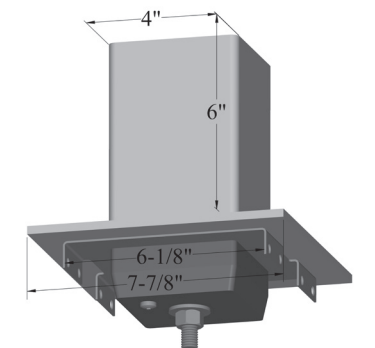

SAVANNAH COLUMN / ACCESSORIES

Part No.	Savannah Vinyl Pergola Column	Qty.	White: 01	Almond: 03	Clay: 04	Black: 07
766530090-**	90" Savannah Pergola Column	25	$466.43ea.	n/a	$606.36ea.	n/a
766550000-**	Savannah Pergola Column Trim Set	25	$136.62ea.	n/a	$177.61ea.	n/a
720066000-**	6" Sq. Beam Mount Assembly	35	$149.71ea.	$164.68ea.	$194.62ea.	$217.08ea.

Part No.	6" Square Vinyl Pergola Column Mount	Qty.	List
720096000-**	6" Square Pergola Column Mount	25	n/a

Column Mounts do not include Fasteners!

† Savannah Column requires 6" Sq. Beam Mount and 6" Sq. Column Mount

6" PERGOLA POST / ACCESSORIES

Beam Mount

Part No.	6" Vinyl Pergola Post	Qty.	White: 01	Almond: 03	Clay: 04	Black: 07
721536090-**	6" x 90" Plain Pergola Post	18	$104.16ea.	$114.58ea.	$135.41ea.	$151.03ea.
950000600-**	6" Plain Post Trim	80	$16.34ea.	$17.97ea.	$21.24ea.	$23.69ea.
950020600-**	6" Classic Post Trim	56	$25.46ea.	$28.01ea.	$33.10ea.	$36.92ea.
950040600-**	6" Federation Post Trim	24	$17.34ea.	$19.07ea.	$22.54ea.	$25.14ea.
720066000-**	6" Sq. Beam Mount Assembly	35	$149.71ea.	$164.68ea.	$194.62ea.	$217.08ea.

Column Mounts do not include Fasteners!