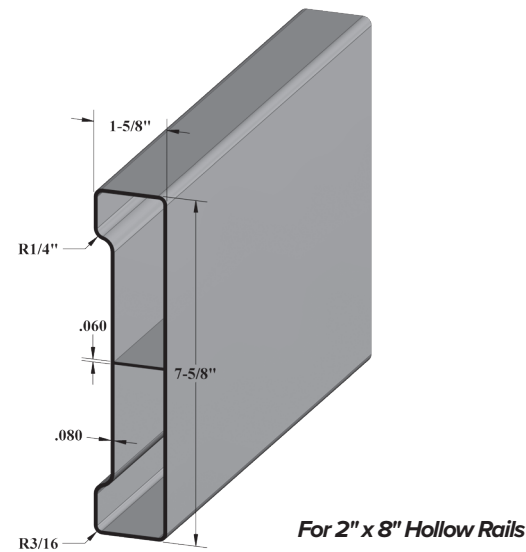

2" X 8" ALUMINUM BEAM SUPPORT

Part No.	2" x 8" Beam Support	Qty.	List
711008008-00	2" x 8" x 8' Pergola Beam Support		$140.92ea.
711008009-00	2" x 8" x 9' Pergola Beam Support		$158.50ea.
711008010-00	2" x 8" x 10' Pergola Beam Support		$176.11ea.
711008011-00	2" x 8" x 11' Pergola Beam Support		$193.73ea.
711008012-00	2" x 8" x 12' Pergola Beam Support		$211.34ea.
711008013-00	2" x 8" x 13' Pergola Beam Support		$228.94ea.
711008014-00	2" x 8" x 14' Pergola Beam Support		$246.57ea.
711008015-00	2" x 8" x 15' Pergola Beam Support		$264.19ea.
711008016-00	2" x 8" x 16' Pergola Beam Support		$281.78ea.
711008017-00	2" x 8" x 17' Pergola Beam Support		$299.39ea.
711008018-00	2" x 8" x 18' Pergola Beam Support		$317.00ea.
711008019-00	2" x 8" x 19' Pergola Beam Support		$334.62ea.
711008020-00	2" x 8" x 20' Pergola Beam Support		$352.24ea.
711008021-00	2" x 8" x 21' Pergola Beam Support		$369.85ea.
711008022-00	2" x 8" x 22' Pergola Beam Support		$387.44ea.
711008023-00	2" x 8" x 23' Pergola Beam Support		$405.05ea.
711008024-00	2" x 8" x 24' Pergola Beam Support		$422.69ea.

Part No.	2" x 8" Beam Support (Skid)	Qty.	List
656281910-**	2" x 8" x 16' Pergola Beam Support	24	n/a
656282390-**	2" x 8" x 20' Pergola Beam Support	24	n/a
656282870-**	2" x 8" x 24' Pergola Beam Support	24	n/a

Pergola Beam Support may vary up to 1/4" less than stated length