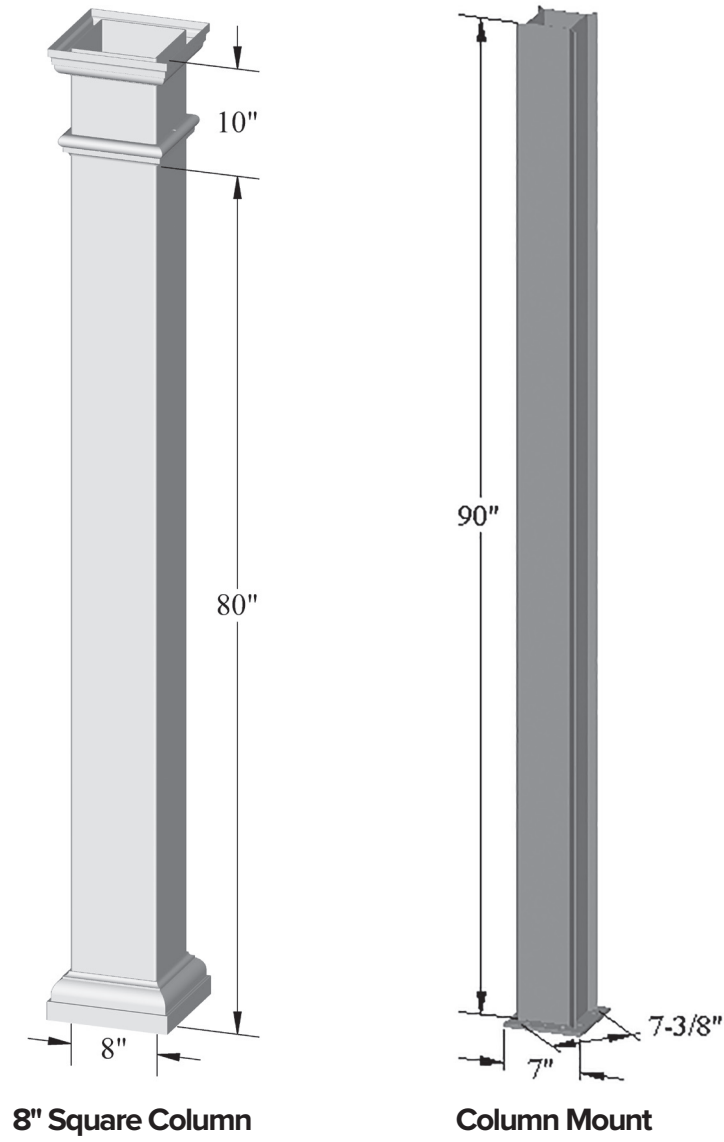

8" SQUARE COLUMN / ACCESSORIES

8" Square Column

Column Mount

Part No.	8" Square Vinyl Pergola Column	Qty.	White: 01	Almond: 03	Clay: 04	Black: 07
766238090-**	8" x 90" Square Pergola Column	25	$219.23ea.	$241.15ea.	$285.00ea.	$317.88ea.
766258000-**	8" Square Column Trim Set	25	$163.48ea.	$179.83ea.	$212.52ea.	$237.05ea.
766268000-**	8" Sq. Beam Mount Assembly	25	$218.93ea.	$240.82ea.	$284.61ea.	$317.45ea.