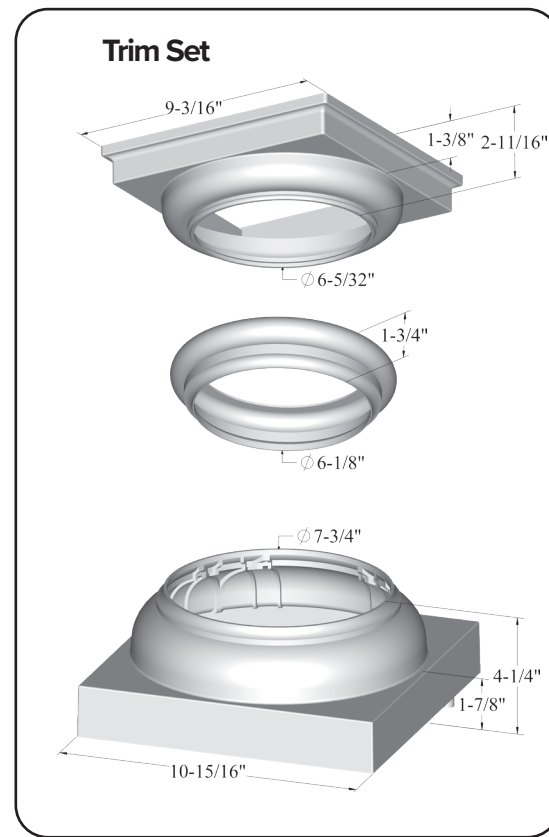

8" TAPERED COLUMN / ACCESSORIES

8" Tapered Column

Column Mount

Part No.	8" Tapered Vinyl Pergola Column	Qty.	White: 01	Almond: 03	Clay: 04	Black: 07
766038090-**	8" x 90" Tapered Pergola Column	25	$308.78ea.	$339.66ea.	$401.41ea.	n/a
766058000-**	8" Rd. Tapered Column Trim Set	25	$136.62ea.	$150.28ea.	$177.61ea.	n/a
766068000-**	8" Rd. Column Beam Mount Assembly	25	$177.83ea.	$195.61ea.	$231.18ea.	n/a

Part No.	8" Rd. Tapered Vinyl Pergola Column Mount	Qty.	List
766098000-**	8" Rd. Tapered Pergola Column Mount	25	n/a

Column Mounts do not include Fasteners!