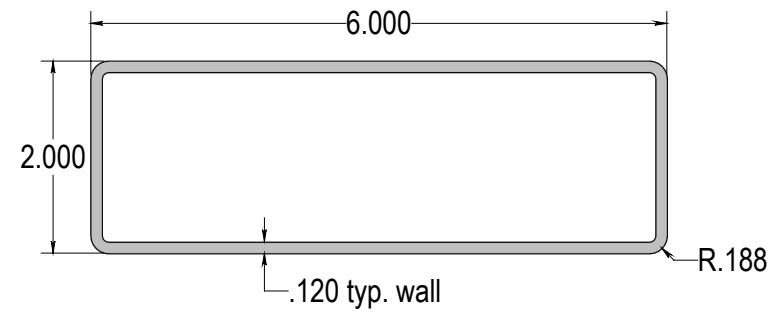

2" X 6" HOLLOW RAILS

Part No.	2" x 6" Hollow Vinyl Pergola Rails	Qty.	White: 01	Almond: 03	Clay: 04	Black: 07
710006308-**	2" x 6" x 8' Hollow Rail		$53.65ea.	$59.02ea.	$69.75ea.	$77.79ea.
710006309-**	2" x 6" x 9' Hollow Rail		$60.35ea.	$66.39ea.	$78.46ea.	$87.51ea.
710006310-**	2" x 6" x 10' Hollow Rail		$67.03ea.	$73.73ea.	$87.14ea.	$97.19ea.
710006311-**	2" x 6" x 11' Hollow Rail		$73.75ea.	$81.13ea.	$95.88ea.	$106.94ea.
710006312-**	2" x 6" x 12' Hollow Rail		$80.45ea.	$88.50ea.	$104.59ea.	$116.65ea.
710006313-**	2" x 6" x 13' Hollow Rail		$87.17ea.	$95.89ea.	$113.32ea.	$126.40ea.
710006314-**	2" x 6" x 14' Hollow Rail		$93.86ea.	$103.25ea.	$122.02ea.	$136.10ea.
710006315-**	2" x 6" x 15' Hollow Rail		$100.57ea.	$110.63ea.	$130.74ea.	$145.83ea.
710006316-**	2" x 6" x 16' Hollow Rail		$107.27ea.	$118.00ea.	$139.45ea.	$155.54ea.
710006317-**	2" x 6" x 17' Hollow Rail		$113.96ea.	n/a	n/a	n/a
710006318-**	2" x 6" x 18' Hollow Rail		$120.68ea.	n/a	n/a	n/a
710006319-**	2" x 6" x 19' Hollow Rail		$127.38ea.	n/a	n/a	n/a
710006320-**	2" x 6" x 20' Hollow Rail		$134.08ea.	n/a	n/a	n/a

Part No.	2" x 6" Hollow (Skid)	Qty.	White: 01	Almond: 03	Clay: 04	Black: 07
612061483-**	2" x 6" x 148" Hollow Vinyl	80	$68.88ea.	$75.76ea.	$89.54ea.	$99.87ea.
612061963-**	2" x 6" x 196" Hollow Vinyl	80	$91.21ea.	$100.33ea.	$118.57ea.	$132.25ea.
612062423-**	2" x 6" x 242" Hollow Vinyl	80	$112.61ea.	$123.87ea.	$146.39ea.	$163.28ea.